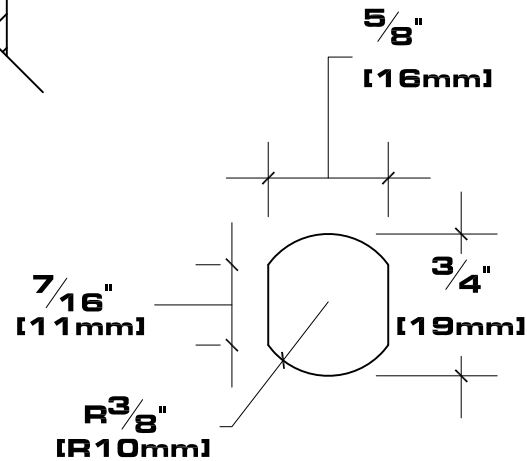

FEATURES:

- Key removable in the locked position.
- 500 available key codes in format:0001-0500.
- Single master key system.

INSTALLATION:

2X KEYS

SIDE VIEW

CAM VIEW

ROUTING

FRONT VIEW

KEYLESS Security, LLC.

MODEL KS-C1
5-Pin Tumbler Cam Lock