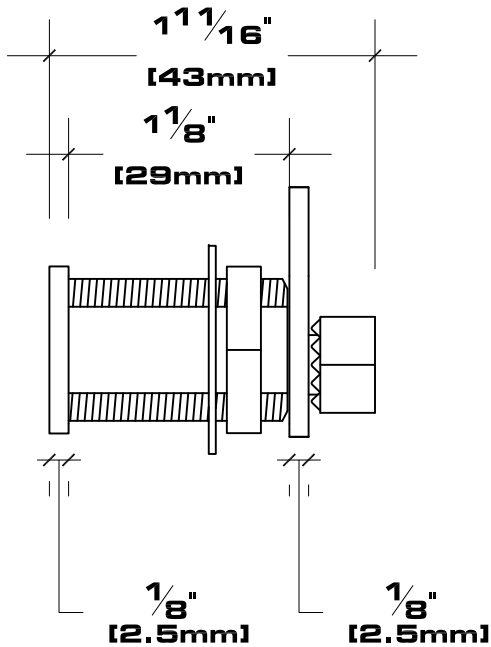

FEATURES:

- Key removable in the locked position.
- 500 available key codes in format:0001-0500.
- Single master key system.

INSTALLATION:

2X KEYS

SIDE VIEW

CAM VIEW

ROUTING

FRONT VIEW

KEYLESS Security, LLC.

MODEL KS-C1
5-Pin Tumbler Cam Lock