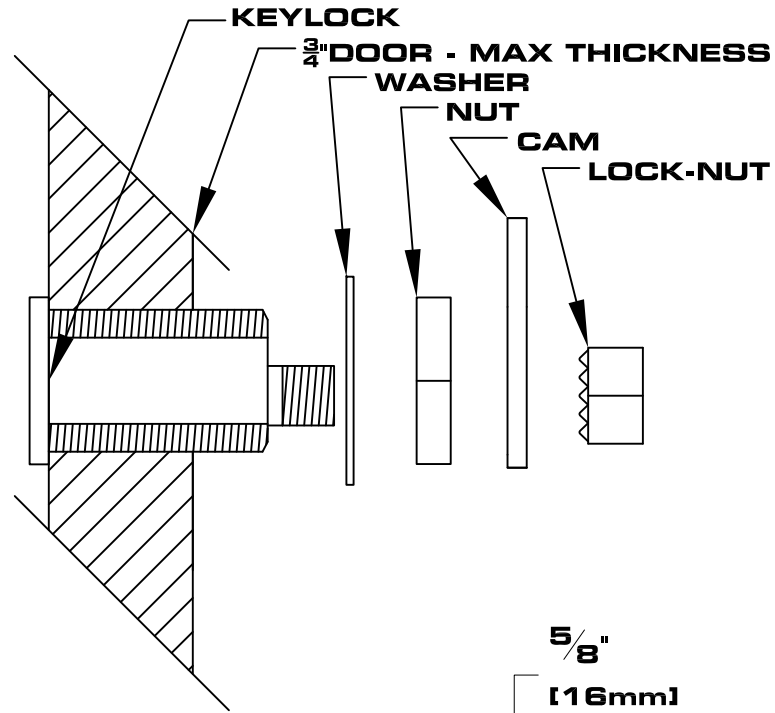

FEATURES:

- Key removable in the locked position.
- 500 available key codes in format:0001-0500.
- Single master key system.

INSTALLATION:

2X KEYS

SIDE VIEW

CAM VIEW

ROUTING

FRONT VIEW

KEYLESS Security, LLC.

MODEL KS-C1
5-Pin Tumbler Cam Lock