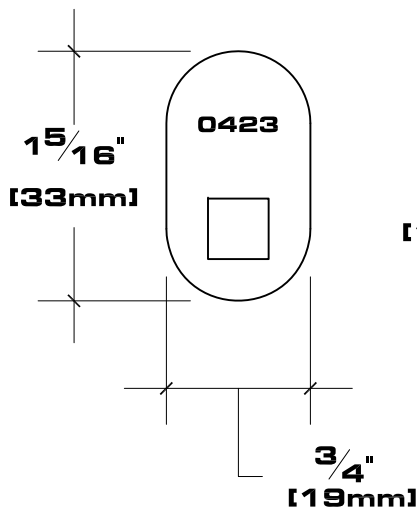

FEATURES:

- Key removable in the locked position.
- 500 available key codes in format:0001-0500.
- Single master key system.

INSTALLATION:

2X KEYS

SIDE VIEW

CAM VIEW

ROUTING

FRONT VIEW

KEYLESS Security, LLC.

MODEL KS-C1
5-Pin Tumbler Cam Lock