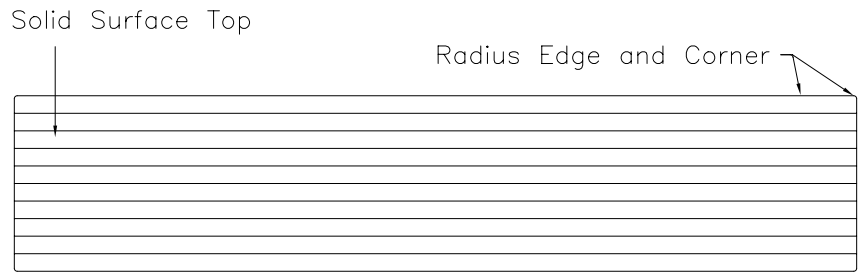

BENCH TOP: Maple Butcherblock
 STAIN/FINISH: Natural Clear

TOP VIEW

SIDE VIEW

SECTION VIEW

CLASSIC WOODWORKING, LLC
 8160 SW JACKTOWN ROAD, BEAVERTON, OR 97007
 P: (503) 692-0800 F: (503) 692-7070
 JRHOLLMAN@CLASSICWOODWORKING.COM

Butcherblock Bench Top with T-Pedestal
 15"wide x 18"height x 72"length

DATE: 2/24/14	DRAWN BY: JRH	APPROVED BY:
JOB #:		
SCALE: 3/4"=12"		PAGE: 1 OF 1