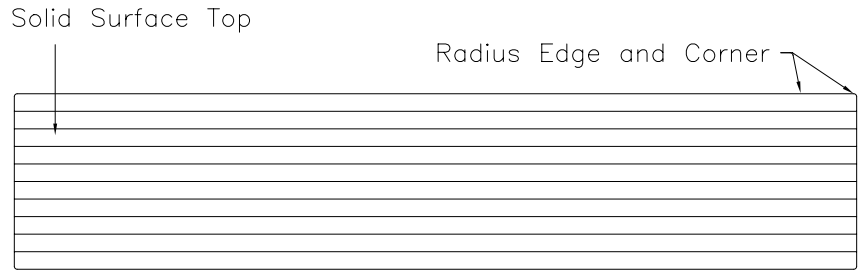

BENCH TOP: Maple Butcherblock
 STAIN/FINISH: Natural Clear

TOP VIEW

SIDE VIEW

SECTION VIEW

CLASSIC WOODWORKING, LLC
 8160 SW JACKTOWN ROAD, BEAVERTON, OR 97007
 P: (503) 692-0800 F: (503) 692-7070
 JRHOLLMAN@CLASSICWOODWORKING.COM

Butcherblock Bench Top with T-Pedestal
 15"wide x 18"height x 72"length

DATE:
2/24/14

DRAWN BY:
JRH

APPROVED BY:

JOB #:

SCALE:
3/4"=12"

PAGE: 1 OF 1