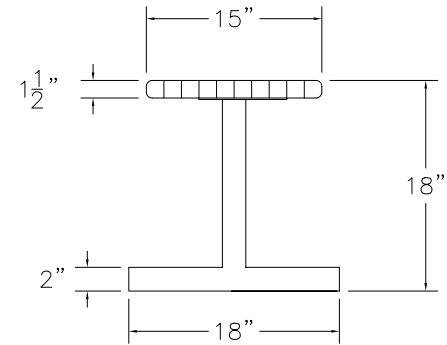

BENCH TOP: Maple Butcherblock
 STAIN/FINISH: Natural Clear

TOP VIEW

SIDE VIEW

SECTION VIEW

CLASSIC WOODWORKING, LLC
 8160 SW JACKTOWN ROAD, BEAVERTON, OR 97007
 P: (503) 692-0800 F: (503) 692-7070
 JRHOLLMAN@CLASSICWOODWORKING.COM

Butcherblock Bench Top with T-Pedestal
 15"wide x 18"height x 72"length

DATE: 2/24/14	DRAWN BY: JRH	APPROVED BY:
JOB #:		
SCALE: 3/4"=12"		PAGE: 1 OF 1