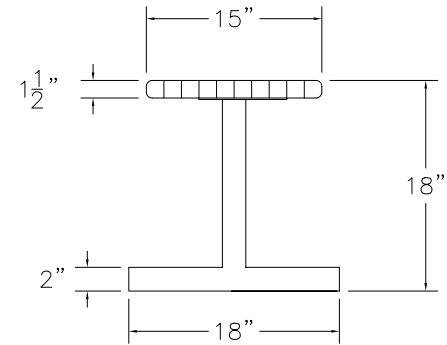

BENCH TOP: Maple Butcherblock
 STAIN/FINISH: Natural Clear

TOP VIEW

SIDE VIEW

SECTION VIEW

CLASSIC WOODWORKING, LLC
 8160 SW JACKTOWN ROAD, BEAVERTON, OR 97007
 P: (503) 692-0800 F: (503) 692-7070
 JRHOLLMAN@CLASSICWOODWORKING.COM

Butcherblock Bench Top with T-Pedestal
 15"wide x 18"height x 72"length

DATE:
2/24/14

DRAWN BY:
JRH

APPROVED BY:

JOB #:

SCALE:
3/4"=12"

PAGE: 1 OF 1