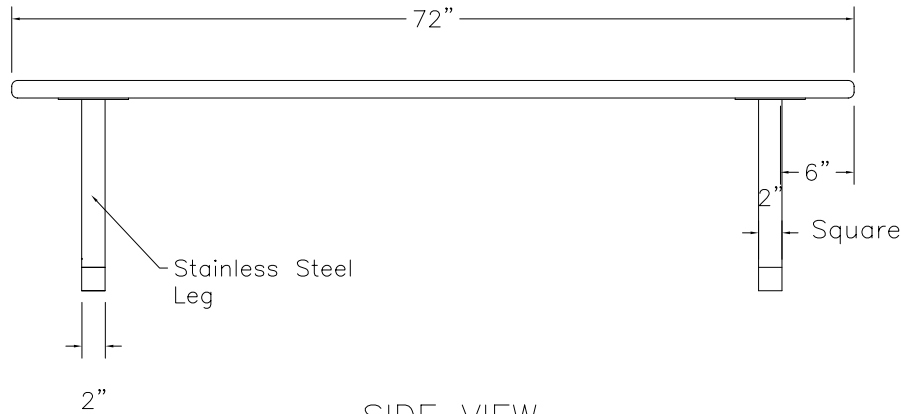

BENCH TOP: Maple Butcherblock
 STAIN/FINISH: Natural Clear

TOP VIEW

SIDE VIEW

SECTION VIEW

CLASSIC WOODWORKING, LLC
 8160 SW JACKTOWN ROAD, BEAVERTON, OR 97007
 P: (503) 692-0800 F: (503) 692-7070
 JRHOLLMAN@CLASSICWOODWORKING.COM

Butcherblock Bench Top with T-Pedestal
 15"wide x 18"height x 72"length

DATE:
2/24/14

DRAWN BY:
JRH

APPROVED BY:

JOB #:

SCALE:
3/4"=12"

PAGE: 1 OF 1