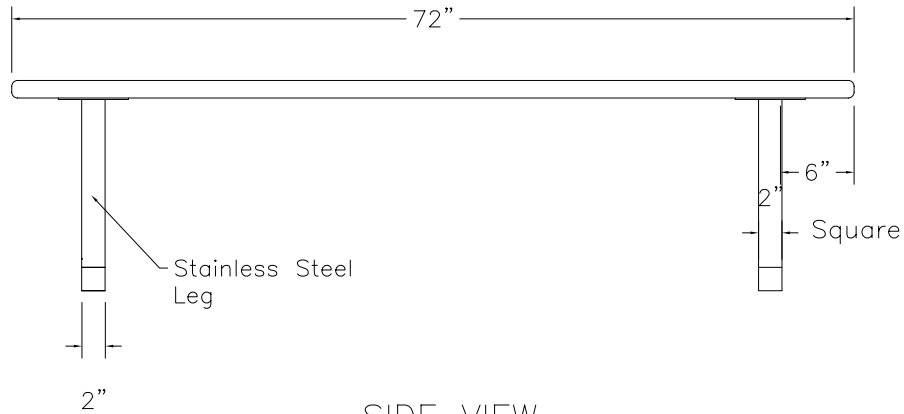

BENCH TOP: Maple Butcherblock
 STAIN/FINISH: Natural Clear

TOP VIEW

SIDE VIEW

SECTION VIEW

CLASSIC WOODWORKING, LLC
 8160 SW JACKTOWN ROAD, BEAVERTON, OR 97007
 P: (503) 692-0800 F: (503) 692-7070
 JRHOLLMAN@CLASSICWOODWORKING.COM

Butcherblock Bench Top with T-Pedestal
 15"wide x 18"height x 72"length

DATE: 2/24/14	DRAWN BY: JRH	APPROVED BY:
JOB #:		
SCALE: 3/4"=12"		PAGE: 1 OF 1