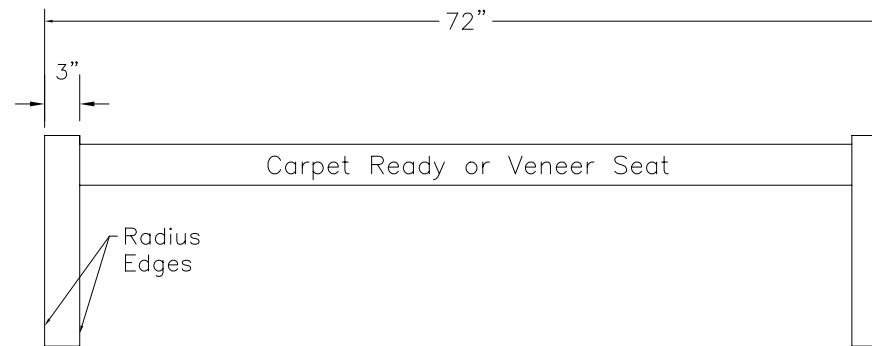

BENCH TOP: PS Maple Veneer
 STAIN/FINISH: Natural Clear

SIDE VIEW

SECTION VIEW

FRONT VIEW

CLASSIC WOODWORKING, LLC
 8160 SW JACKTOWN ROAD, BEAVERTON, OR 97007
 P: (503) 692-0800 F: (503) 692-7070
 JRHOLLMAN@CLASSICWOODWORKING.COM

Contemporary Bench with Veneer Seat
 15"wide x 18"height x 72"length

DATE: 2/24/14	DRAWN BY: JRH	APPROVED BY:
JOB #:		
SCALE: 3/4"=12"		PAGE: 1 OF 1