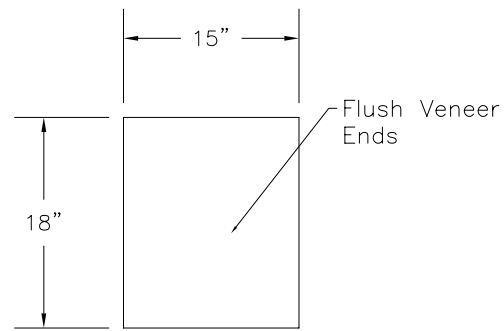

BENCH TOP: PS Maple Veneer
STAIN/FINISH: Natural Clear

SIDE VIEW