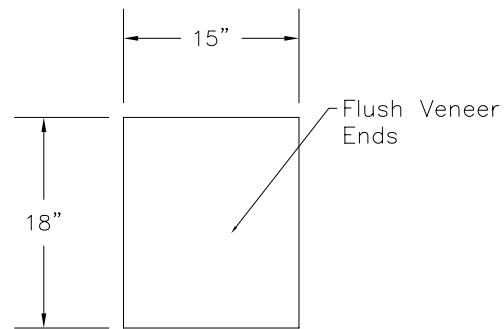

BENCH TOP: PS Maple Veneer
STAIN/FINISH: Natural Clear

SIDE VIEW