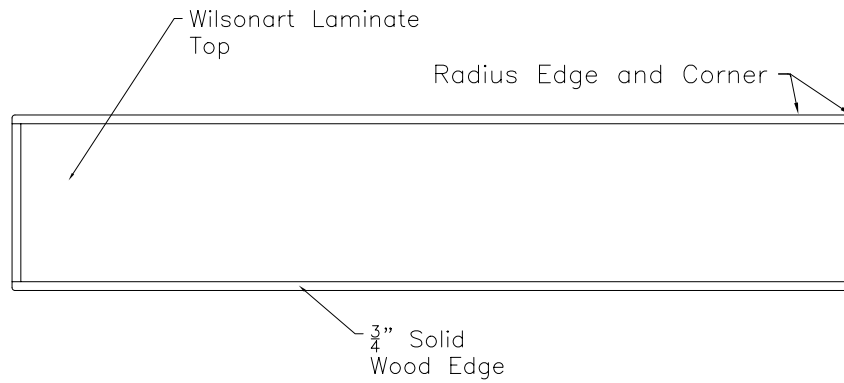

BENCH TOP: Wilsonart Flush Panel Laminate
 STAIN/FINISH: TBD

TOP VIEW

SIDE VIEW

SECTION VIEW

CLASSIC WOODWORKING, LLC

8160 SW JACKTOWN ROAD, BEAVERTON, OR 97007
 P: (503) 692-0800 F: (503) 692-7070
 JRHOLLMAN@CLASSICWOODWORKING.COM

Flat Laminate Bench with T-Pedestal
 15"wide x 18"height x 72"length

DATE:
2/24/14

JOB #:

SCALE:
 $\frac{3}{4}$ "=12"

DRAWN BY:
JRH

APPROVED BY:

PAGE: 1 OF 1