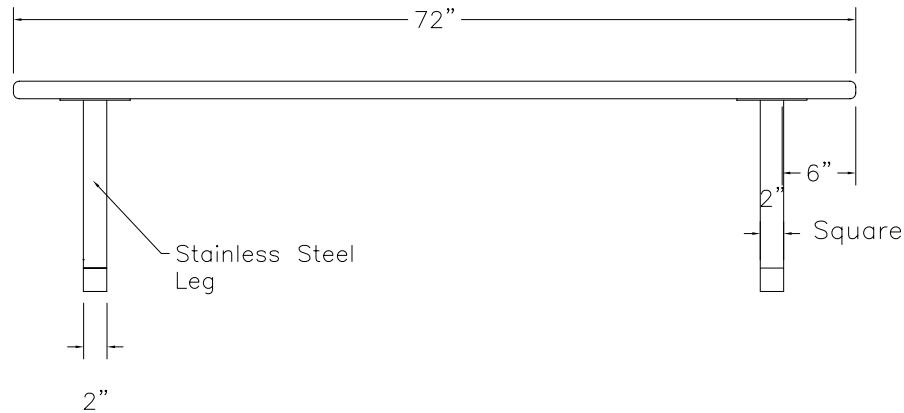

BENCH TOP: Wilsonart Flush Panel Laminate
 STAIN/FINISH: TBD

TOP VIEW

SIDE VIEW

SECTION VIEW

CLASSIC WOODWORKING, LLC

8160 SW JACKTOWN ROAD, BEAVERTON, OR 97007
 P: (503) 692-0800 F: (503) 692-7070
 JRHOLLMAN@CLASSICWOODWORKING.COM

Flat Laminate Bench with T-Pedestal
 15"wide x 18"height x 72"length

DATE:
2/24/14

JOB #:

SCALE:
 $\frac{3}{4}$ "=12"

DRAWN BY:
JRH

APPROVED BY:

PAGE: 1 OF 1