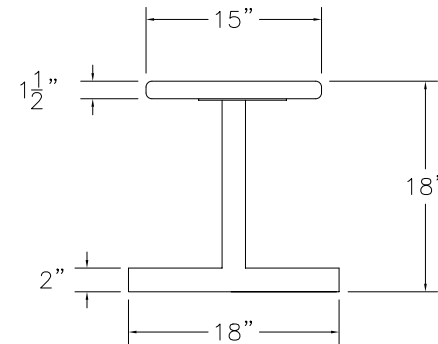

BENCH TOP: Wilsonart Flush Panel Laminate
 STAIN/FINISH: TBD

TOP VIEW

SIDE VIEW

SECTION VIEW

CLASSIC WOODWORKING, LLC

8160 SW JACKTOWN ROAD, BEAVERTON, OR 97007
 P: (503) 692-0800 F: (503) 692-7070
 JRHOLLMAN@CLASSICWOODWORKING.COM

Flat Laminate Bench with T-Pedestal
 15"wide x 18"height x 72"length

DATE:
2/24/14

JOB #:

SCALE:
 $\frac{3}{4}$ "=12"

DRAWN BY:
JRH

APPROVED BY:

PAGE: 1 OF 1