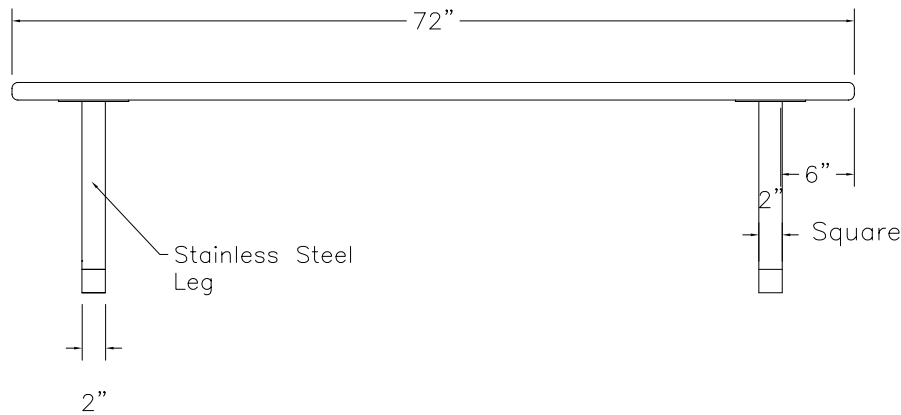

BENCH TOP: Wilsonart Solid Surface
 STAIN/FINISH: TBD

TOP VIEW

SIDE VIEW

SECTION VIEW

CLASSIC WOODWORKING, LLC
 8160 SW JACKTOWN ROAD, BEAVERTON, OR 97007
 P: (503) 692-0800 F: (503) 692-7070
 JRHOLLMAN@CLASSICWOODWORKING.COM

Solid Surface Bench Top with T-Pedestal
 15"wide x 18"height x 72"length

DATE: 2/24/14	DRAWN BY: JRH	APPROVED BY:
JOB #:		
SCALE: 3/4"=12"		PAGE: 1 OF 1