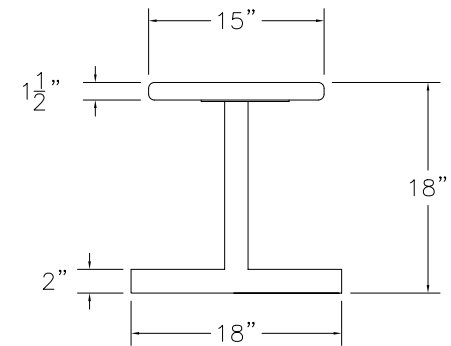

BENCH TOP: Wilsonart Solid Surface
 STAIN/FINISH: TBD

TOP VIEW

SIDE VIEW

SECTION VIEW

CLASSIC WOODWORKING, LLC
 8160 SW JACKTOWN ROAD, BEAVERTON, OR 97007
 P: (503) 692-0800 F: (503) 692-7070
 JRHOLLMAN@CLASSICWOODWORKING.COM

Solid Surface Bench Top with T-Pedestal
 15"wide x 18"height x 72"length

DATE: 2/24/14	DRAWN BY: JRH	APPROVED BY:
JOB #:		
SCALE: 3/4"=12"		PAGE: 1 OF 1