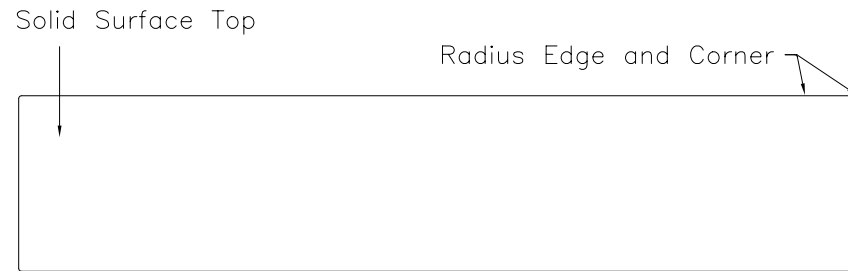

BENCH TOP: Wilsonart Solid Surface
 STAIN/FINISH: TBD

TOP VIEW

SIDE VIEW

SECTION VIEW

CLASSIC WOODWORKING, LLC
 8160 SW JACKTOWN ROAD, BEAVERTON, OR 97007
 P: (503) 692-0800 F: (503) 692-7070
 JRHOLLMAN@CLASSICWOODWORKING.COM

Solid Surface Bench Top with T-Pedestal
 15"wide x 18"height x 72"length

DATE: 2/24/14	DRAWN BY: JRH	APPROVED BY:
JOB #:		
SCALE: 3/4"=12"		PAGE: 1 OF 1