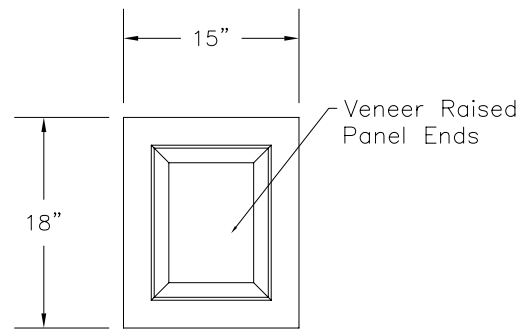

BENCH TOP: PS Maple Veneer
STAIN/FINISH: Natural Clear

SIDE VIEW