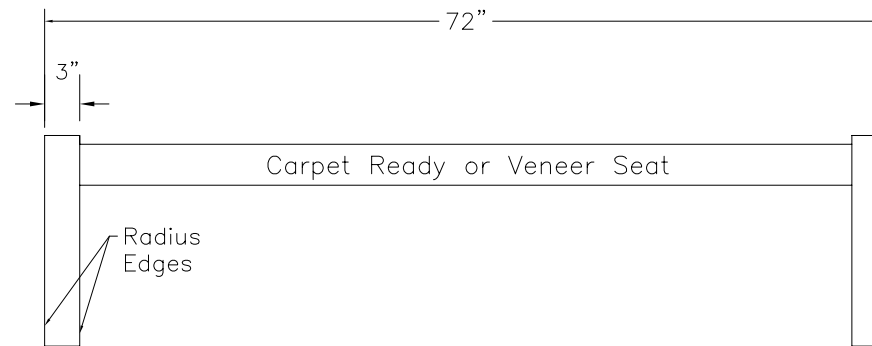

BENCH TOP: PS Maple Veneer
 STAIN/FINISH: Natural Clear

SIDE VIEW

SECTION VIEW

FRONT VIEW

CLASSIC WOODWORKING, LLC
 8160 SW JACKTOWN ROAD, BEAVERTON, OR 97007
 P: (503) 692-0800 F: (503) 692-7070
 JRHOLLMAN@CLASSICWOODWORKING.COM

Traditional Bench with Veneer Seat
 15"wide x 18"height x 72"length

DATE: 2/24/14	DRAWN BY: JRH	APPROVED BY:
JOB #:		
SCALE: 3/4"=12"		PAGE: 1 OF 1