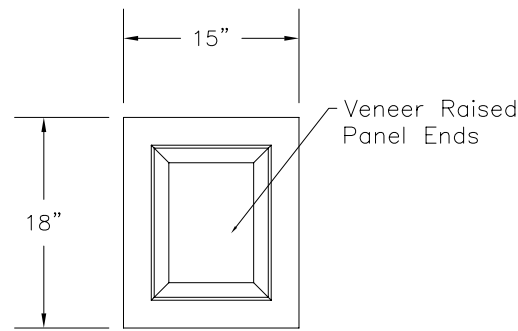

BENCH TOP: PS Maple Veneer
STAIN/FINISH: Natural Clear

SIDE VIEW