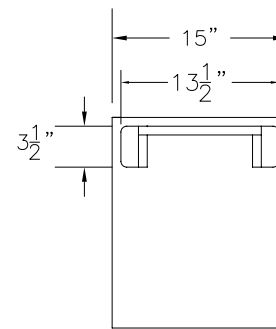

SECTION VIEW