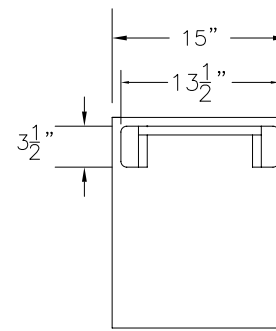

SECTION VIEW