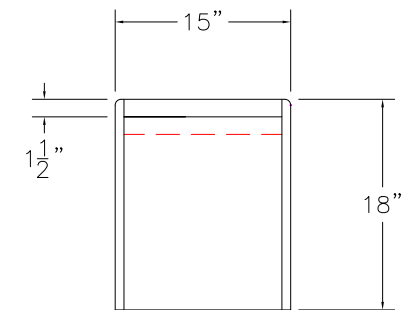

BENCH TOP: PS Maple Veneer
 STAIN/FINISH: Natural Clear

TOP ELEVATION

FRONT ELEVATION

SIDE SECTION

CLASSIC WOODWORKING, LLC
 8160 SW JACKTOWN ROAD, BEAVERTON, OR 97007
 P: (503) 692-0800 F: (503) 692-7070
 JRHOLLMAN@CLASSICWOODWORKING.COM

Waterfall Bench
 15"wide x 18"height x 72"length

DATE:
2/24/14
JOB #:
SCALE:
3/4"=12"

DRAWN BY:
JRH

APPROVED BY:

PAGE: 1 OF 1