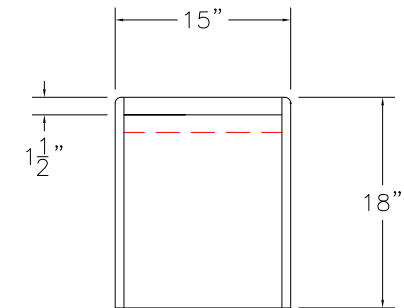

BENCH TOP: PS Maple Veneer
 STAIN/FINISH: Natural Clear

TOP ELEVATION

FRONT ELEVATION

SIDE SECTION

CLASSIC WOODWORKING, LLC
 8160 SW JACKTOWN ROAD, BEAVERTON, OR 97007
 P: (503) 692-0800 F: (503) 692-7070
 JRHOLLMAN@CLASSICWOODWORKING.COM

Waterfall Bench
 15"wide x 18"height x 72"length

DATE:
2/24/14
JOB #:
SCALE:
3/4"=12"

DRAWN BY:
JRH

APPROVED BY:

PAGE: 1 OF 1