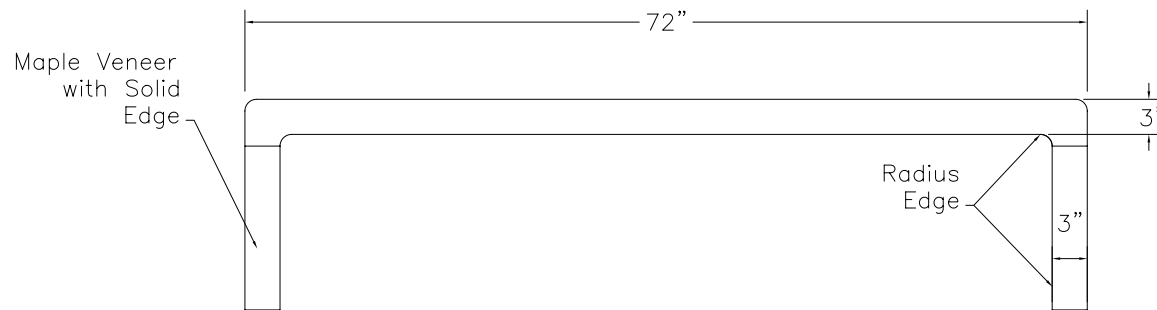

BENCH TOP: PS Maple Veneer
 STAIN/FINISH: Natural Clear

TOP ELEVATION

FRONT ELEVATION

SIDE SECTION

CLASSIC WOODWORKING, LLC
 8160 SW JACKTOWN ROAD, BEAVERTON, OR 97007
 P: (503) 692-0800 F: (503) 692-7070
 JRHOLLMAN@CLASSICWOODWORKING.COM

Waterfall Bench
 15"wide x 18"height x 72"length

DATE:
2/24/14
JOB #:
SCALE:
3/4"=12"

DRAWN BY:
JRH

APPROVED BY:

PAGE: 1 OF 1