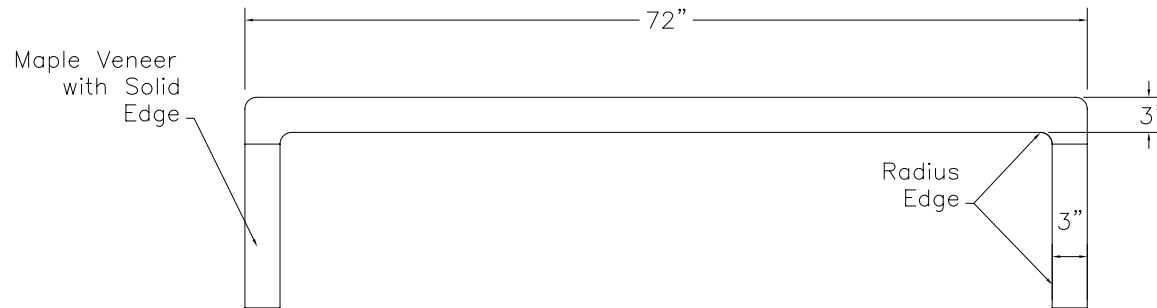

BENCH TOP: PS Maple Veneer
 STAIN/FINISH: Natural Clear

TOP ELEVATION

FRONT ELEVATION

SIDE SECTION

CLASSIC WOODWORKING, LLC
 8160 SW JACKTOWN ROAD, BEAVERTON, OR 97007
 P: (503) 692-0800 F: (503) 692-7070
 JRHOLLMAN@CLASSICWOODWORKING.COM

Waterfall Bench
 15"wide x 18"height x 72"length

DATE:
2/24/14
JOB #:
SCALE:
3/4"=12"

DRAWN BY:
JRH

APPROVED BY:

PAGE: 1 OF 1