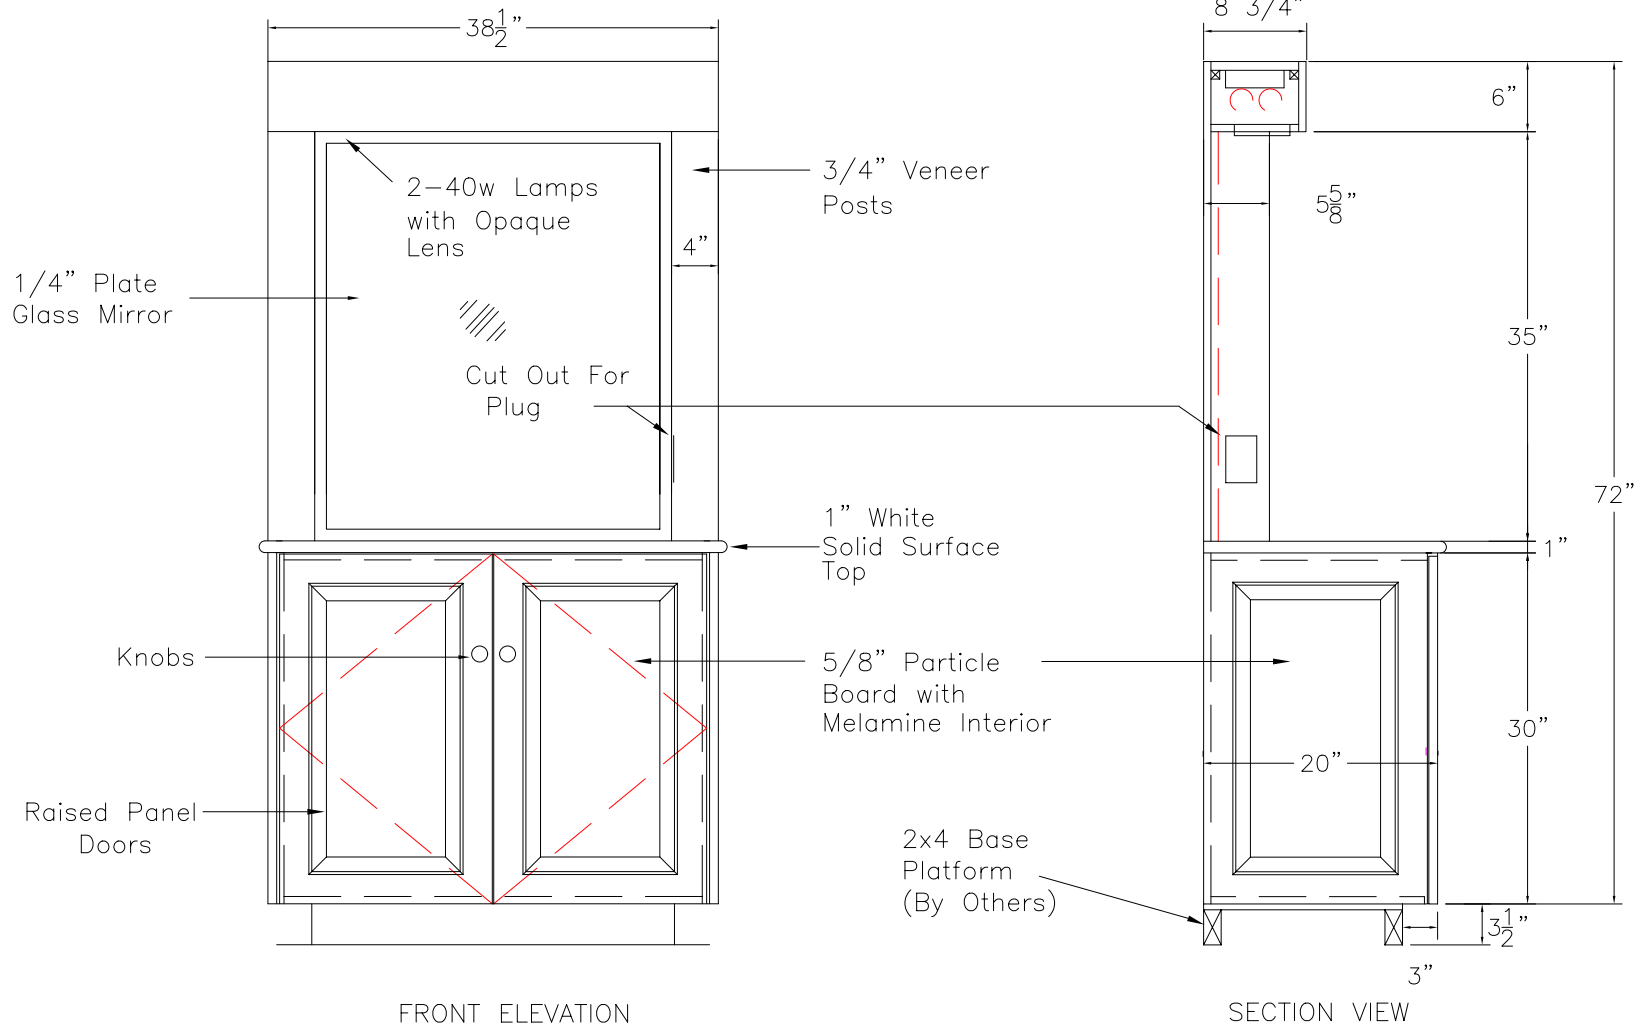

DOOR TYPE: PS Maple Raised Panel
 STAIN/FINISH: Standard Line
 EDGE BAND: 2mm PVC Best Match
 LOCK TYPE: Knob Only
 HARDWARE FINISH: Chrome

CLASSIC WOODWORKING, LLC
 8160 SW JACKTOWN ROAD, BEAVERTON, OR 97007
 P: (503) 692-0800 F: (503) 692-7070
 JRHOLLMAN@CLASSICWOODWORKING.COM

Standard Grooming Station
 38.5" wide x 20" depth x 72" height

DATE: 2/24/14	DRAWN BY: JRH	APPROVED BY:
JOB #:		
SCALE: 3/4"=12"		PAGE: 1 OF 1