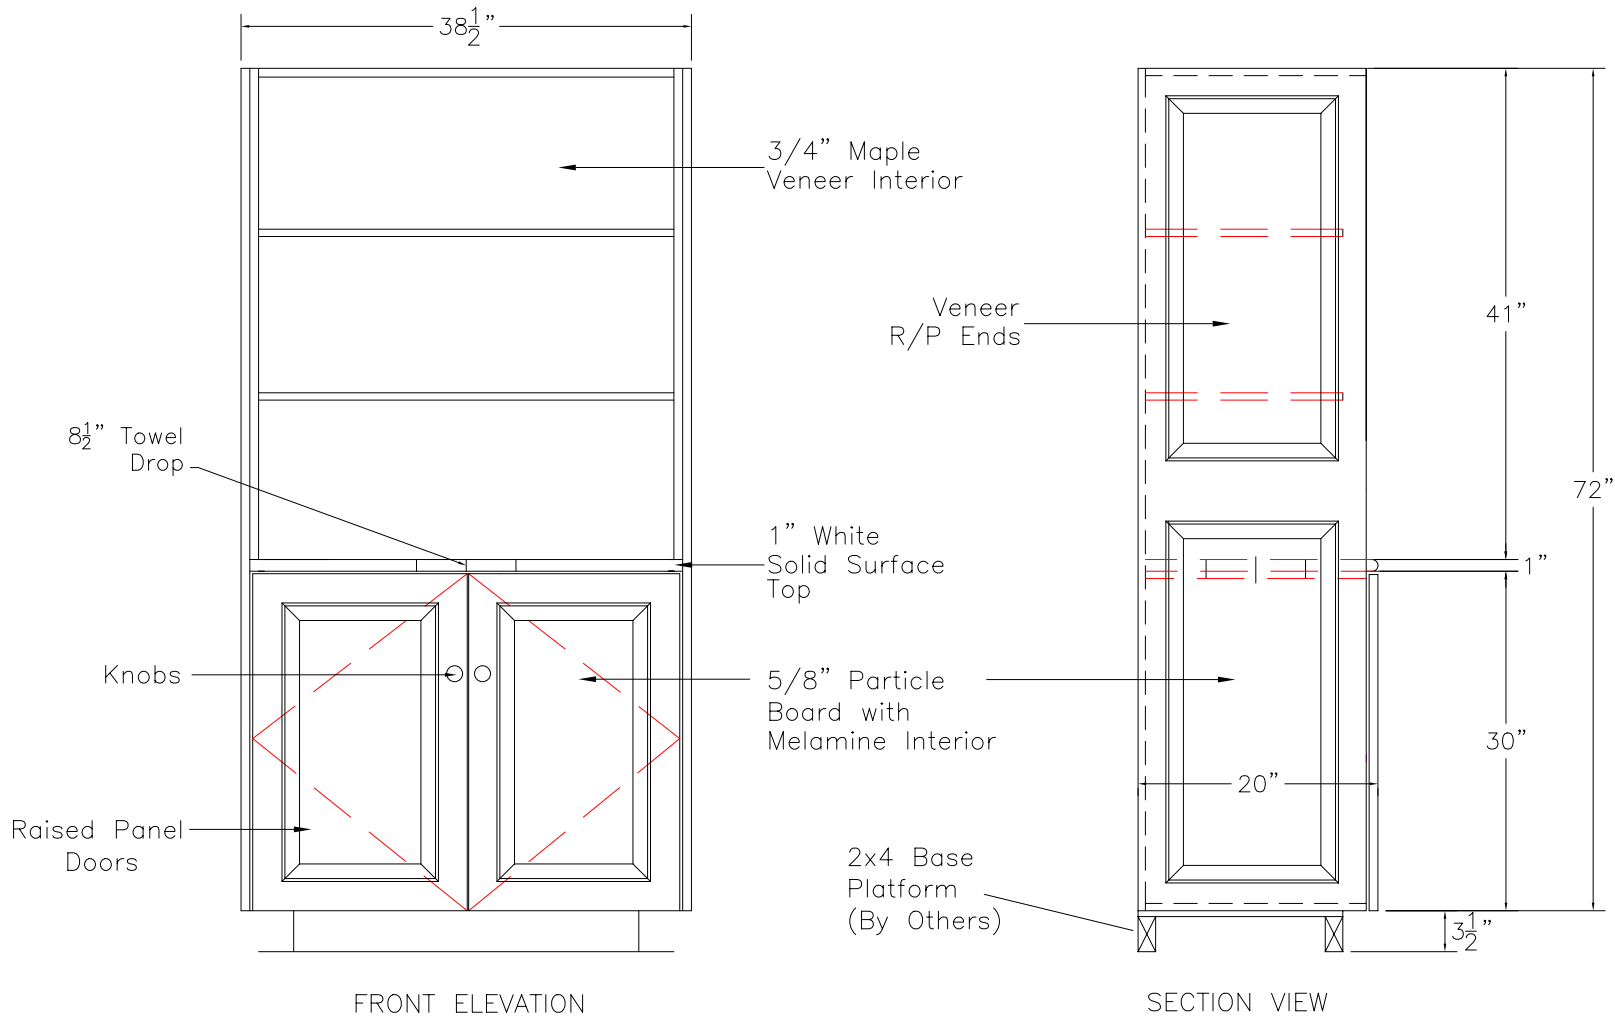

DOOR TYPE: PS Maple Raised Panel
 STAIN/FINISH: Standard Line
 EDGE BAND: 2mm PVC Best Match
 LOCK TYPE: Knob Only
 HARDWARE FINISH: Chrome

CLASSIC WOODWORKING, LLC
 8160 SW JACKTOWN ROAD, BEAVERTON, OR 97007
 P: (503) 692-0800 F: (503) 692-7070
 JRHOLLMAN@CLASSICWOODWORKING.COM

Standard Towel Drop
 38.5" wide x 20" depth x 72" height

DATE: 2/24/14	DRAWN BY: JRH	APPROVED BY:
JOB #:		
SCALE: 3/4"=12"		PAGE: 1 OF 1