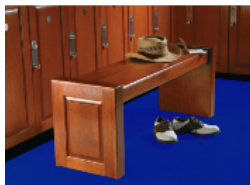

Locker Room Amenities

Classic Woodworking is your one source provider of wood locker room amenities that are simple yet functional. At Classic, equipping a club is more than satisfying wood locker needs. A tailored wood locker room can also include towel drops, grooming stations, mirrored end panels, and benches. These items provide additional amenities for club members, helping you create an environment that is not just a place to change clothes, but a place where members can be comfortable and feel at ease meeting with friends or business associates.

Available Bench Options

Butcherblock Bench 
Solid butcher block seat available in Red Oak or Maple with stainless steel or wood pedestal legs.

Waterfall Bench 
Wood veneer benches available in Red Oak, Maple, Cherry, Mahogany and various other species.

Contemporary Bench 
Seat available in plastic laminate, wood veneer or carpet ready. Bench ends available in plastic laminate or wood veneer. A seat cushion to match is a great addition.

Traditional Bench 
Seats available in wood veneer, plastic laminate or carpet/cushion ready (cushion/carpet to be provided and installed by others). Bench ends available in raised panel or flat panel to match your wood locker door style.

Amenities that Compliment

Grooming Stations 
Grooming stations come standard with a mirror, light and a white or almond colored Gibraltar solid surface top. Wilsonart Gibraltar solid surfaces are available in other colors and can be added for an additional charge. The dimensions of the grooming station will be built according to its placement in your locker room.