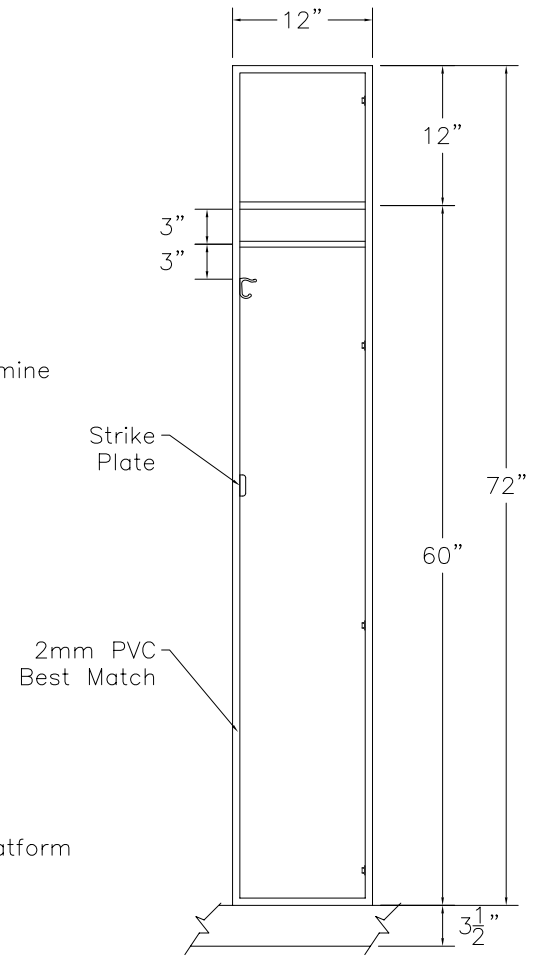

DOOR TYPE: PS Maple Veneer Flat Panel
 STAIN/FINISH: Standard Line
 EDGE BAND: 2mm PVC Best Match
 LOCK TYPE: Five Pin Tumbler Keylock
 HARDWARE FINISH: Bright Chrome

FRONT ELEVATION

SECTION VIEW

FRONT ELEV.-DOOR REMOVED

CLASSIC WOODWORKING, LLC
 8160 SW JACKTOWN ROAD, BEAVERTON, OR 97007
 P: (503) 692-0800 F: (503) 692-7070
 JRHOLLMAN@CLASSICWOODWORKING.COM

Model "A-1" – Single Tier Locker
 12"wide x 20"depth x 72"height

DATE: 2/23/14	DRAWN BY: JRH	APPROVED BY:
JOB #:		
SCALE: 3/4"=12"		PAGE: 1 OF 1