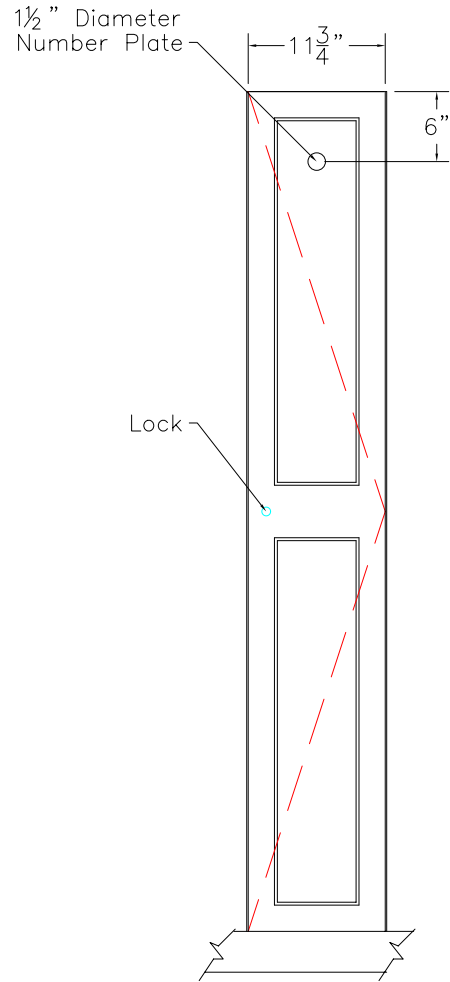

DOOR TYPE: PS Maple Veneer Flat Panel
 STAIN/FINISH: Standard Line
 EDGE BAND: 2mm PVC Best Match
 LOCK TYPE: Five Pin Tumbler Keylock
 HARDWARE FINISH: Bright Chrome

FRONT ELEVATION

SECTION VIEW

FRONT ELEV.-DOOR REMOVED

CLASSIC WOODWORKING, LLC
 8160 SW JACKTOWN ROAD, BEAVERTON, OR 97007
 P: (503) 692-0800 F: (503) 692-7070
 JRHOLLMAN@CLASSICWOODWORKING.COM

Model "A-1" – Single Tier Locker
 12"wide x 20"depth x 72"height

DATE: 2/23/14	DRAWN BY: JRH	APPROVED BY:
JOB #:		
SCALE: 3/4"=12"		PAGE: 1 OF 1