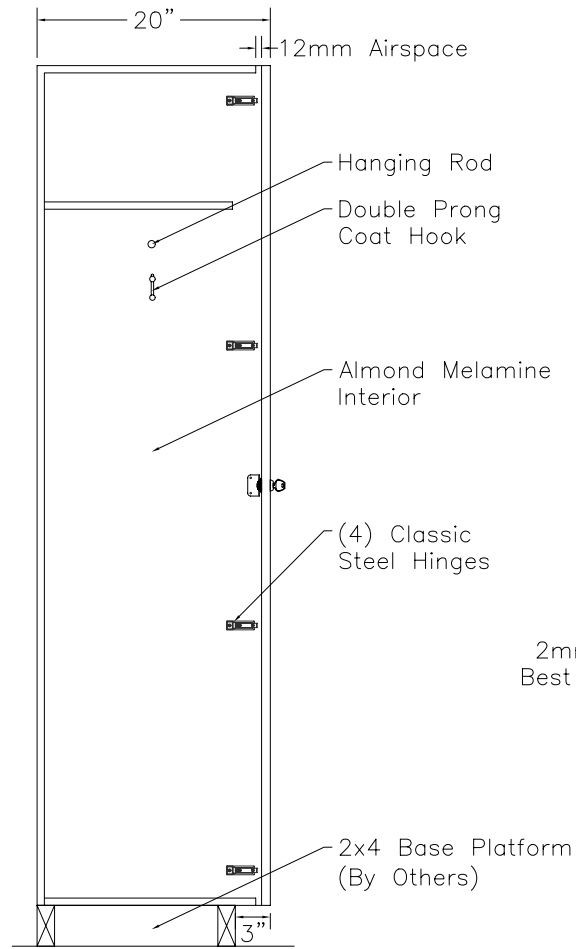

DOOR TYPE: PS Maple Veneer Flat Panel
 STAIN/FINISH: Standard Line
 EDGE BAND: 2mm PVC Best Match
 LOCK TYPE: Five Pin Tumbler Keylock
 HARDWARE FINISH: Bright Chrome

FRONT ELEVATION

SECTION VIEW

FRONT ELEV.-DOOR REMOVED

CLASSIC WOODWORKING, LLC
 8160 SW JACKTOWN ROAD, BEAVERTON, OR 97007
 P: (503) 692-0800 F: (503) 692-7070
 JRHOLLMAN@CLASSICWOODWORKING.COM

Model "A-1" – Single Tier Locker
 12"wide x 20"depth x 72"height

DATE: 2/23/14	DRAWN BY: JRH	APPROVED BY:
JOB #:		
SCALE: 3/4"=12"		PAGE: 1 OF 1