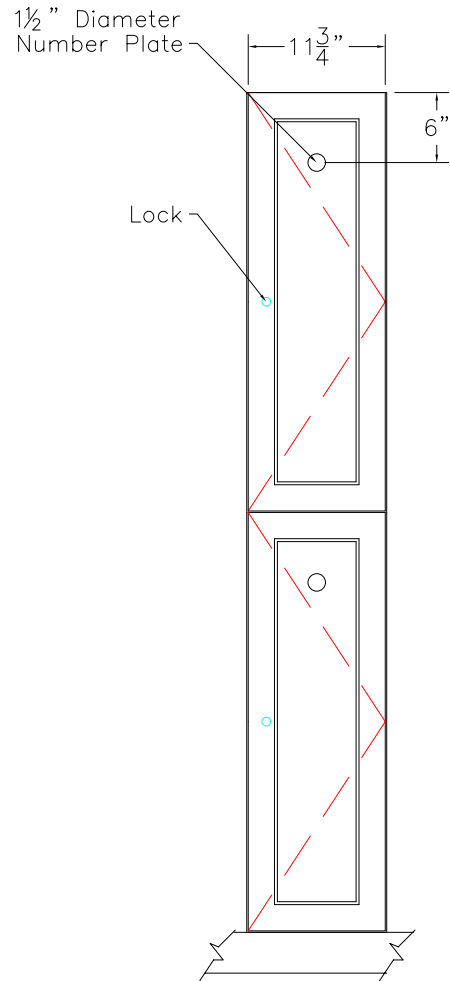

DOOR TYPE: PS Maple Veneer Flat Panel
 STAIN/FINISH: Standard Line
 EDGE BAND: 2mm PVC Best Match
 LOCK TYPE: Five Pin Tumbler Keylock
 HARDWARE FINISH: Bright Chrome

FRONT ELEVATION

SECTION VIEW

FRONT ELEV.-DOOR REMOVED

CLASSIC WOODWORKING, LLC
 8160 SW JACKTOWN ROAD, BEAVERTON, OR 97007
 P: (503) 692-0800 F: (503) 692-7070
 JRHOLLMAN@CLASSICWOODWORKING.COM

Model "B-2" - Double Tier Locker
 12"wide x 20"depth x 36"/72"height

DATE: 2/23/14	DRAWN BY: JRH	APPROVED BY:
JOB #:		
SCALE: 3/4"=12"		PAGE: 1 OF 1