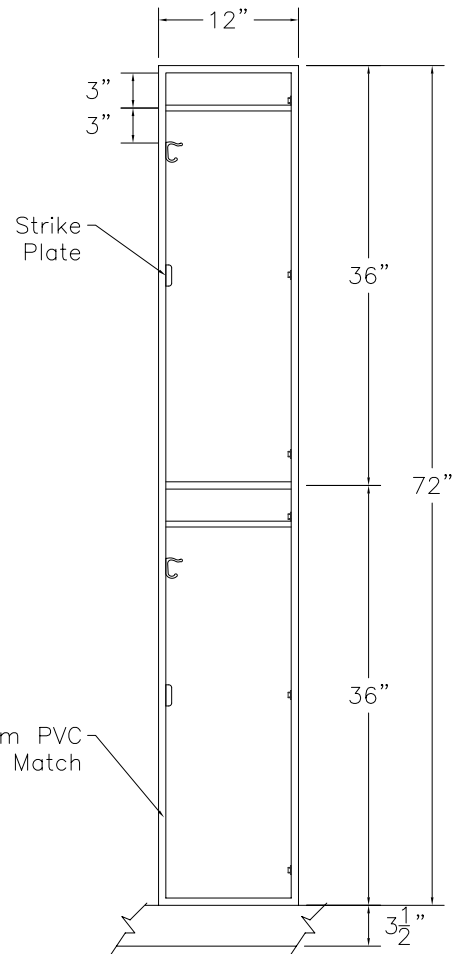

DOOR TYPE: PS Maple Veneer Flat Panel
 STAIN/FINISH: Standard Line
 EDGE BAND: 2mm PVC Best Match
 LOCK TYPE: Five Pin Tumbler Keylock
 HARDWARE FINISH: Bright Chrome

FRONT ELEVATION

SECTION VIEW

FRONT ELEV.-DOOR REMOVED

CLASSIC WOODWORKING, LLC
 8160 SW JACKTOWN ROAD, BEAVERTON, OR 97007
 P: (503) 692-0800 F: (503) 692-7070
 JRHOLLMAN@CLASSICWOODWORKING.COM

Model "B-2" - Double Tier Locker
 12"wide x 20"depth x 36"/72"height

DATE: 2/23/14	DRAWN BY: JRH	APPROVED BY:
JOB #:		
SCALE: 3/4"=12"		PAGE: 1 OF 1