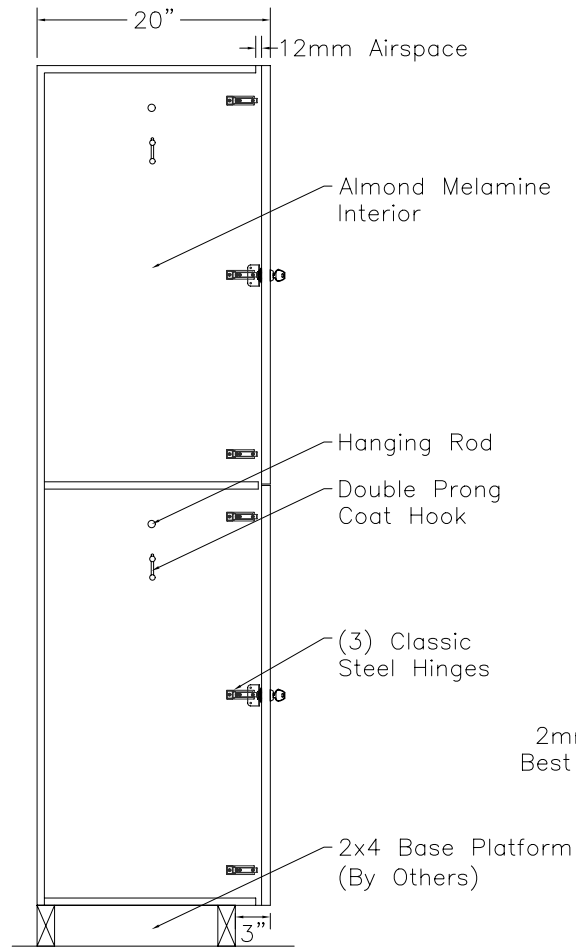

DOOR TYPE: PS Maple Veneer Flat Panel
 STAIN/FINISH: Standard Line
 EDGE BAND: 2mm PVC Best Match
 LOCK TYPE: Five Pin Tumbler Keylock
 HARDWARE FINISH: Bright Chrome

FRONT ELEVATION

SECTION VIEW

FRONT ELEV.-DOOR REMOVED

CLASSIC WOODWORKING, LLC
 8160 SW JACKTOWN ROAD, BEAVERTON, OR 97007
 P: (503) 692-0800 F: (503) 692-7070
 JRHOLLMAN@CLASSICWOODWORKING.COM

Model "B-2" - Double Tier Locker
 12"wide x 20"depth x 36"/72"height

DATE: 2/23/14	DRAWN BY: JRH	APPROVED BY:
JOB #:		
SCALE: 3/4"=12"		PAGE: 1 OF 1