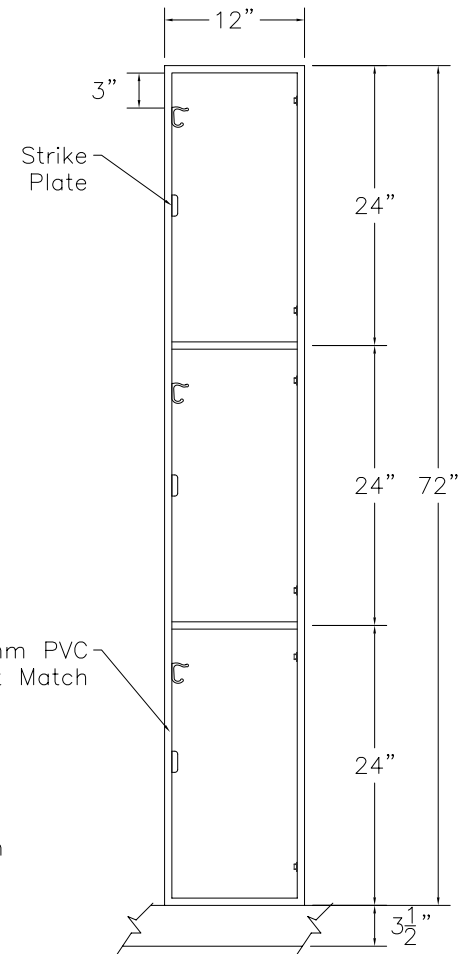

DOOR TYPE: PS Maple Veneer Flat Panel  
 STAIN/FINISH: Standard Line  
 EDGE BAND: 2mm PVC Best Match  
 LOCK TYPE: Five Pin Tumbler Keylock  
 HARDWARE FINISH: Bright Chrome

FRONT ELEVATION

SECTION VIEW

FRONT ELEV.-DOOR REMOVED

**CLASSIC WOODWORKING, LLC**  
 8160 SW JACKTOWN ROAD, BEAVERTON, OR 97007  
 P: (503) 692-0800 F: (503) 692-7070  
 JRHOLLMAN@CLASSICWOODWORKING.COM

Model "C-3" - Triple Tier Locker  
 12"wide x 20"depth x 24"/72"height

DATE:  
2/23/14  
JOB #:  
SCALE:  
3/4"=12"

DRAWN BY:  
JRH

APPROVED BY:  
PAGE:  
1 OF 1