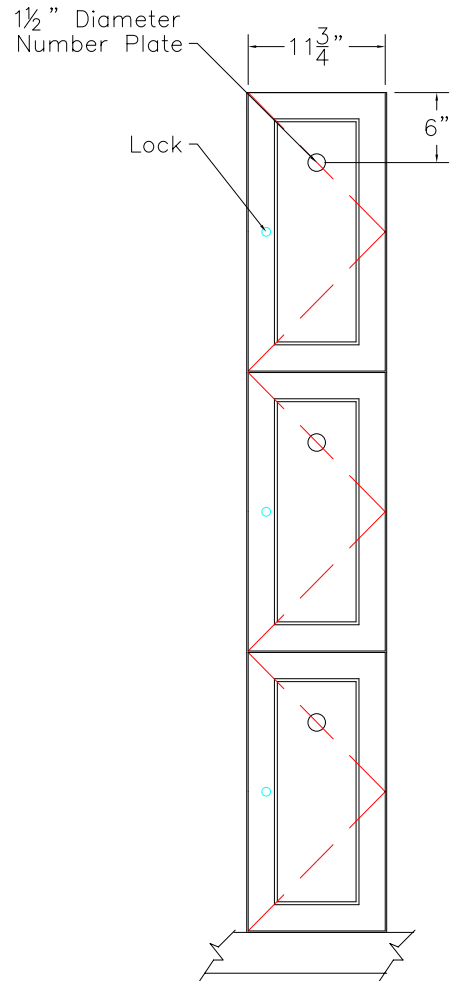

DOOR TYPE: PS Maple Veneer Flat Panel  
 STAIN/FINISH: Standard Line  
 EDGE BAND: 2mm PVC Best Match  
 LOCK TYPE: Five Pin Tumbler Keylock  
 HARDWARE FINISH: Bright Chrome

FRONT ELEVATION

SECTION VIEW

FRONT ELEV.-DOOR REMOVED

**CLASSIC WOODWORKING, LLC**  
 8160 SW JACKTOWN ROAD, BEAVERTON, OR 97007  
 P: (503) 692-0800 F: (503) 692-7070  
 JRHOLLMAN@CLASSICWOODWORKING.COM

Model "C-3" - Triple Tier Locker  
 12"wide x 20"depth x 24"/72"height

DATE:  
2/23/14  
JOB #:  
SCALE:  
3/4"=12"

DRAWN BY:  
JRH

APPROVED BY:  
PAGE:  
1 OF 1