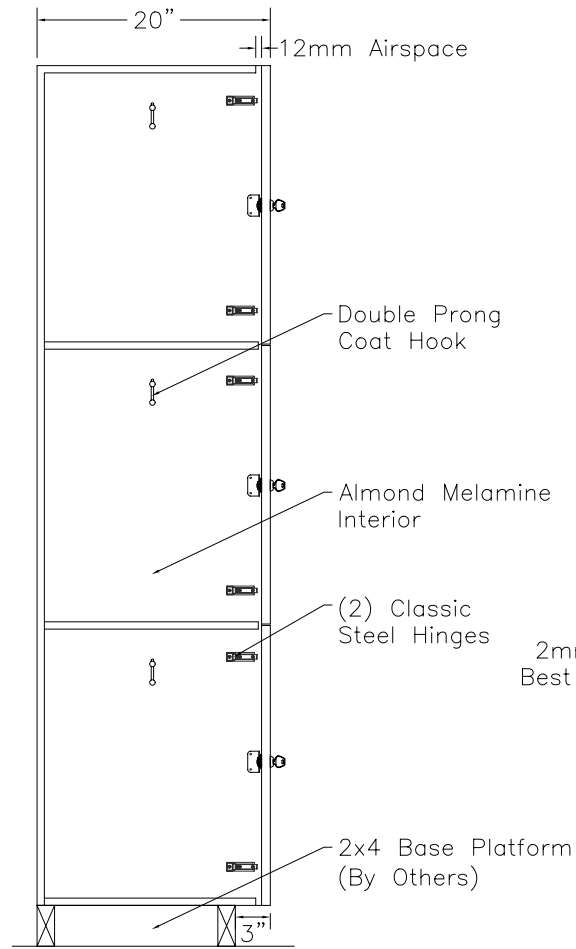

DOOR TYPE: PS Maple Veneer Flat Panel  
 STAIN/FINISH: Standard Line  
 EDGE BAND: 2mm PVC Best Match  
 LOCK TYPE: Five Pin Tumbler Keylock  
 HARDWARE FINISH: Bright Chrome

FRONT ELEVATION

SECTION VIEW

FRONT ELEV.-DOOR REMOVED

**CLASSIC WOODWORKING, LLC**  
 8160 SW JACKTOWN ROAD, BEAVERTON, OR 97007  
 P: (503) 692-0800 F: (503) 692-7070  
 JRHOLLMAN@CLASSICWOODWORKING.COM

Model "C-3" - Triple Tier Locker  
 12"wide x 20"depth x 24"/72"height

DATE:  
2/23/14  
JOB #:  
SCALE:  
3/4"=12"

DRAWN BY:  
JRH

APPROVED BY:  
PAGE:  
1 OF 1