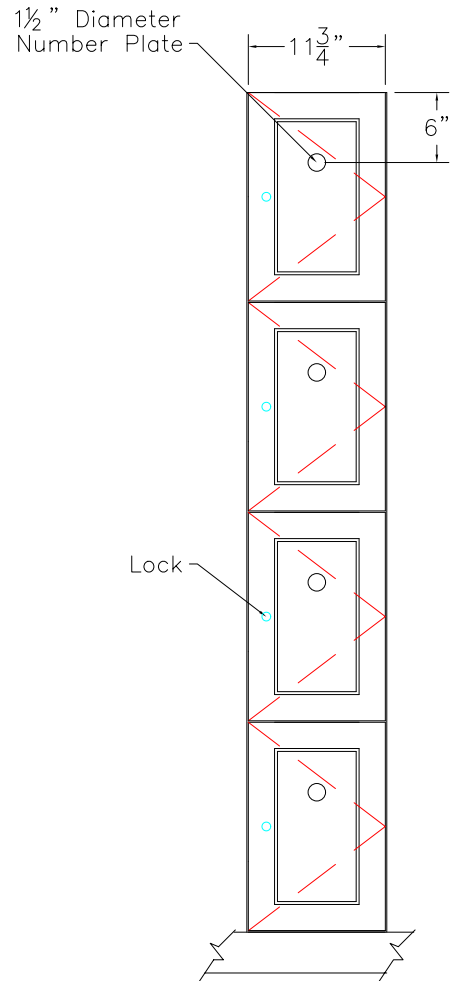

DOOR TYPE: PS Maple Veneer Flat Panel
 STAIN/FINISH: Standard Line
 EDGE BAND: 2mm PVC Best Match
 LOCK TYPE: Five Pin Tumbler Keylock
 HARDWARE FINISH: Bright Chrome

FRONT ELEVATION

SECTION VIEW

FRONT ELEV.-DOOR REMOVED

CLASSIC WOODWORKING, LLC
 8160 SW JACKTOWN ROAD, BEAVERTON, OR 97007
 P: (503) 692-0800 F: (503) 692-7070
 JRHOLLMAN@CLASSICWOODWORKING.COM

Model "D-4" - Four Tier Locker
 12" wide x 20" depth x 18"/72" height

DATE: 2/23/14	DRAWN BY: JRH	APPROVED BY:
JOB #:		
SCALE: 3/4"=12"		PAGE: 1 OF 1