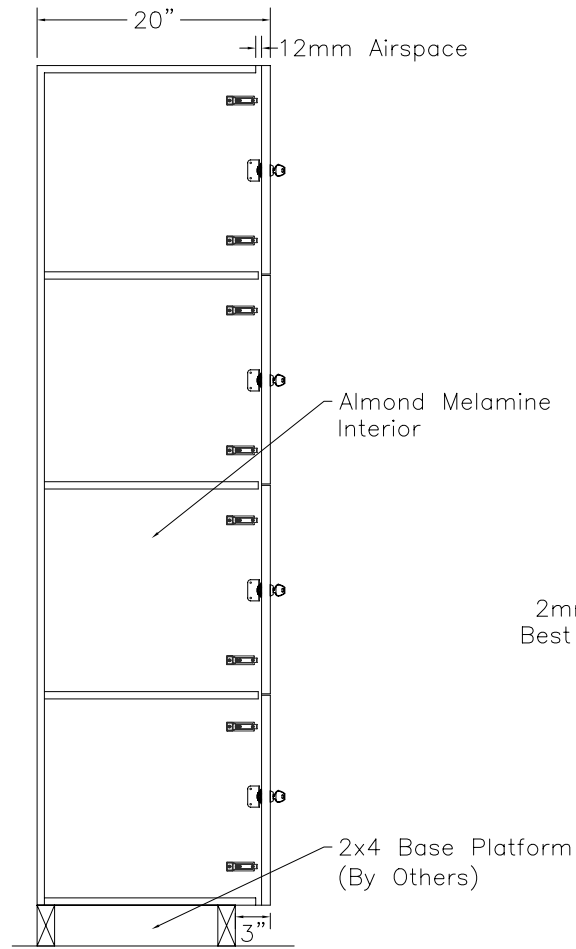

DOOR TYPE: PS Maple Veneer Flat Panel
 STAIN/FINISH: Standard Line
 EDGE BAND: 2mm PVC Best Match
 LOCK TYPE: Five Pin Tumbler Keylock
 HARDWARE FINISH: Bright Chrome

FRONT ELEVATION

SECTION VIEW

FRONT ELEV.-DOOR REMOVED

CLASSIC WOODWORKING, LLC
 8160 SW JACKTOWN ROAD, BEAVERTON, OR 97007
 P: (503) 692-0800 F: (503) 692-7070
 JRHOLLMAN@CLASSICWOODWORKING.COM

Model "D-4" - Four Tier Locker
 12" wide x 20" depth x 18"/72" height

DATE: 2/23/14	DRAWN BY: JRH	APPROVED BY:
JOB #:		
SCALE: 3/4"=12"		PAGE: 1 OF 1