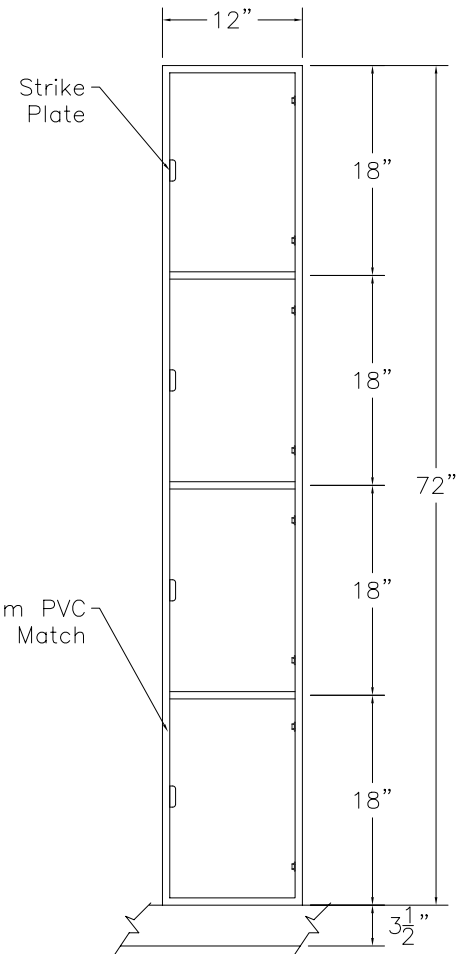

DOOR TYPE: PS Maple Veneer Flat Panel
 STAIN/FINISH: Standard Line
 EDGE BAND: 2mm PVC Best Match
 LOCK TYPE: Five Pin Tumbler Keylock
 HARDWARE FINISH: Bright Chrome

FRONT ELEVATION

SECTION VIEW

FRONT ELEV.-DOOR REMOVED

CLASSIC WOODWORKING, LLC
 8160 SW JACKTOWN ROAD, BEAVERTON, OR 97007
 P: (503) 692-0800 F: (503) 692-7070
 JRHOLLMAN@CLASSICWOODWORKING.COM

Model "D-4" - Four Tier Locker
 12" wide x 20" depth x 18"/72" height

DATE: 2/23/14	DRAWN BY: JRH	APPROVED BY:
JOB #:		
SCALE: 3/4"=12"		PAGE: 1 OF 1