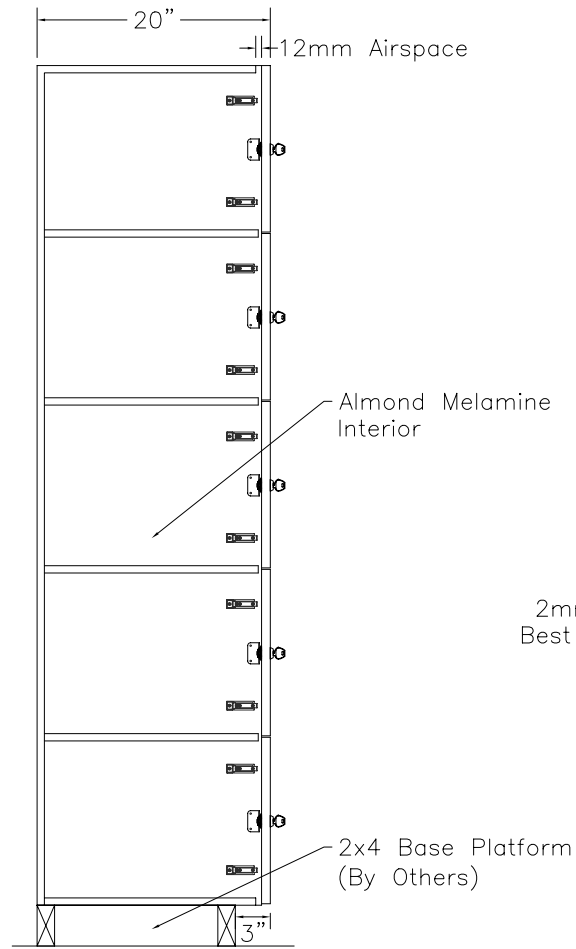

DOOR TYPE: PS Maple Veneer Flat Panel
 STAIN/FINISH: Standard Line
 EDGE BAND: 2mm PVC Best Match
 LOCK TYPE: Five Pin Tumbler Keylock
 HARDWARE FINISH: Bright Chrome

FRONT ELEVATION

SECTION VIEW

FRONT ELEV.-DOOR REMOVED

CLASSIC WOODWORKING, LLC
 8160 SW JACKTOWN ROAD, BEAVERTON, OR 97007
 P: (503) 692-0800 F: (503) 692-7070
 JRHOLLMAN@CLASSICWOODWORKING.COM

Model "E-5" - Five Tier Locker
 12" wide x 20" depth x 14.4"/72" height

DATE:
2/23/14
JOB #:
SCALE:
3/4"=12"

DRAWN BY:
JRH

APPROVED BY:
PAGE:
1 OF 1