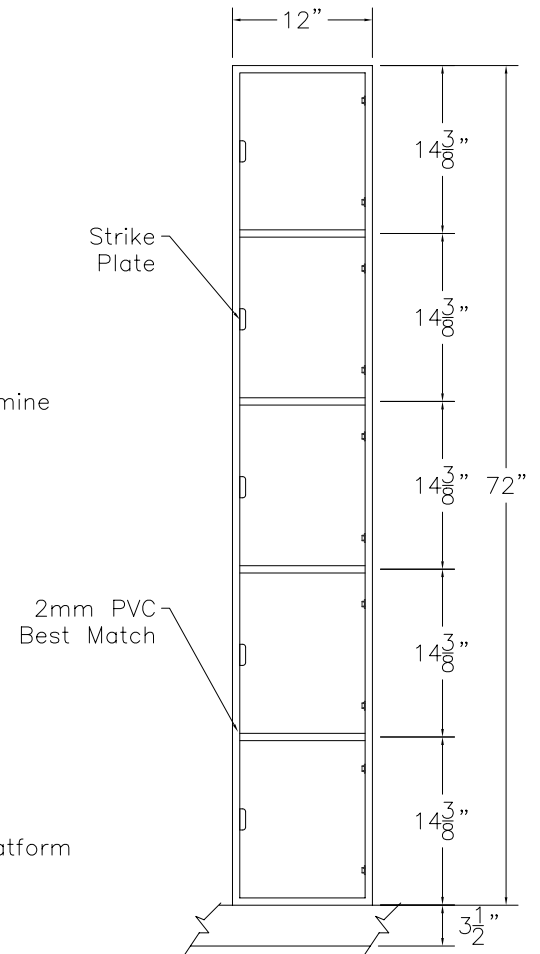

DOOR TYPE: PS Maple Veneer Flat Panel
 STAIN/FINISH: Standard Line
 EDGE BAND: 2mm PVC Best Match
 LOCK TYPE: Five Pin Tumbler Keylock
 HARDWARE FINISH: Bright Chrome

FRONT ELEVATION

SECTION VIEW

FRONT ELEV.-DOOR REMOVED

CLASSIC WOODWORKING, LLC
 8160 SW JACKTOWN ROAD, BEAVERTON, OR 97007
 P: (503) 692-0800 F: (503) 692-7070
 JRHOLLMAN@CLASSICWOODWORKING.COM

Model "E-5" - Five Tier Locker
 12" wide x 20" depth x 14.4"/72" height

DATE:
2/23/14
JOB #:
SCALE:
3/4"=12"

DRAWN BY:
JRH

APPROVED BY:
PAGE:
1 OF 1