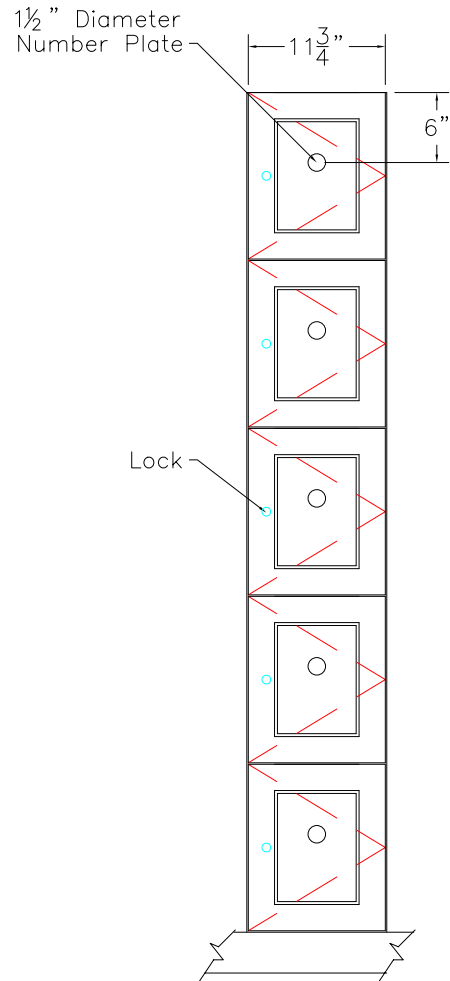

DOOR TYPE: PS Maple Veneer Flat Panel
 STAIN/FINISH: Standard Line
 EDGE BAND: 2mm PVC Best Match
 LOCK TYPE: Five Pin Tumbler Keylock
 HARDWARE FINISH: Bright Chrome

FRONT ELEVATION

SECTION VIEW

FRONT ELEV.-DOOR REMOVED

CLASSIC WOODWORKING, LLC
 8160 SW JACKTOWN ROAD, BEAVERTON, OR 97007
 P: (503) 692-0800 F: (503) 692-7070
 JRHOLLMAN@CLASSICWOODWORKING.COM

Model "E-5" - Five Tier Locker
 12" wide x 20" depth x 14.4"/72" height

DATE:
2/23/14
JOB #:
SCALE:
3/4"=12"

DRAWN BY:
JRH

APPROVED BY:
PAGE:
1 OF 1