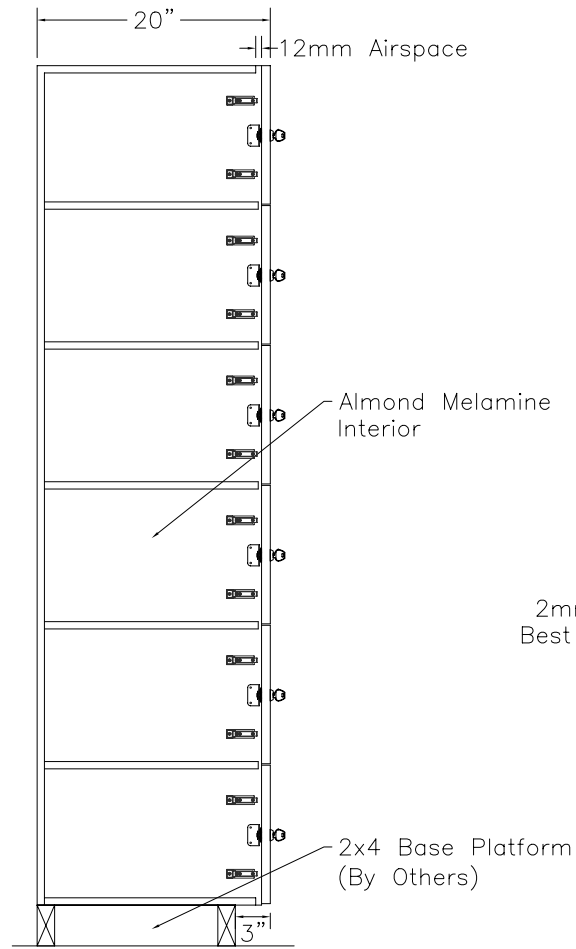

DOOR TYPE: PS Maple Veneer Flat Panel  
 STAIN/FINISH: Standard Line  
 EDGE BAND: 2mm PVC Best Match  
 LOCK TYPE: Five Pin Tumbler Keylock  
 HARDWARE FINISH: Bright Chrome

FRONT ELEVATION

SECTION VIEW

FRONT ELEV.-DOOR REMOVED

**CLASSIC WOODWORKING, LLC**  
 8160 SW JACKTOWN ROAD, BEAVERTON, OR 97007  
 P: (503) 692-0800 F: (503) 692-7070  
 JRHOLLMAN@CLASSICWOODWORKING.COM

Model "F-6" - Six Tier Locker  
 12"wide x 20"depth x 12"/72"height

DATE:  
2/23/14  
JOB #:  
SCALE:  
3/4"=12"

DRAWN BY:  
JRH

APPROVED BY:  
PAGE:  
1 OF 1