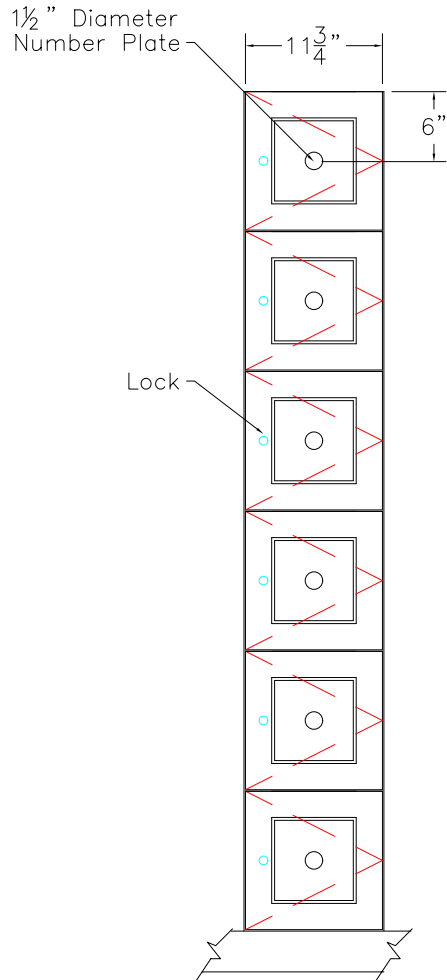

DOOR TYPE: PS Maple Veneer Flat Panel  
 STAIN/FINISH: Standard Line  
 EDGE BAND: 2mm PVC Best Match  
 LOCK TYPE: Five Pin Tumbler Keylock  
 HARDWARE FINISH: Bright Chrome

FRONT ELEVATION

SECTION VIEW

FRONT ELEV.-DOOR REMOVED

**CLASSIC WOODWORKING, LLC**  
 8160 SW JACKTOWN ROAD, BEAVERTON, OR 97007  
 P: (503) 692-0800 F: (503) 692-7070  
 JRHOLLMAN@CLASSICWOODWORKING.COM

Model "F-6" - Six Tier Locker  
 12"wide x 20"depth x 12"/72"height

DATE:  
2/23/14  
JOB #:  
SCALE:  
3/4"=12"

DRAWN BY:  
JRH

APPROVED BY:  
PAGE:  
1 OF 1