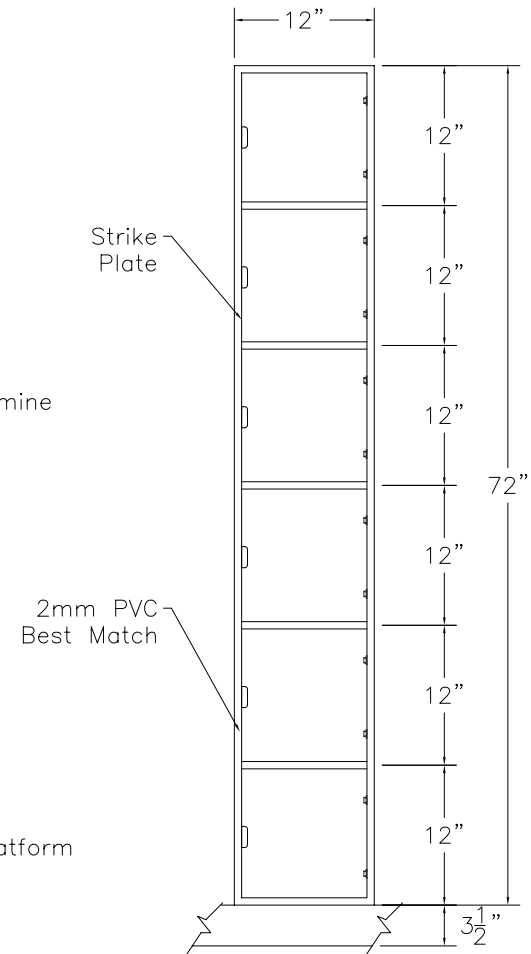

DOOR TYPE: PS Maple Veneer Flat Panel  
 STAIN/FINISH: Standard Line  
 EDGE BAND: 2mm PVC Best Match  
 LOCK TYPE: Five Pin Tumbler Keylock  
 HARDWARE FINISH: Bright Chrome

FRONT ELEVATION

SECTION VIEW

FRONT ELEV.-DOOR REMOVED

**CLASSIC WOODWORKING, LLC**  
 8160 SW JACKTOWN ROAD, BEAVERTON, OR 97007  
 P: (503) 692-0800 F: (503) 692-7070  
 JRHOLLMAN@CLASSICWOODWORKING.COM

Model "F-6" - Six Tier Locker  
 12"wide x 20"depth x 12"/72"height

DATE:  
2/23/14  
JOB #:  
SCALE:  
3/4"=12"

DRAWN BY:  
JRH

APPROVED BY:  
PAGE:  
1 OF 1