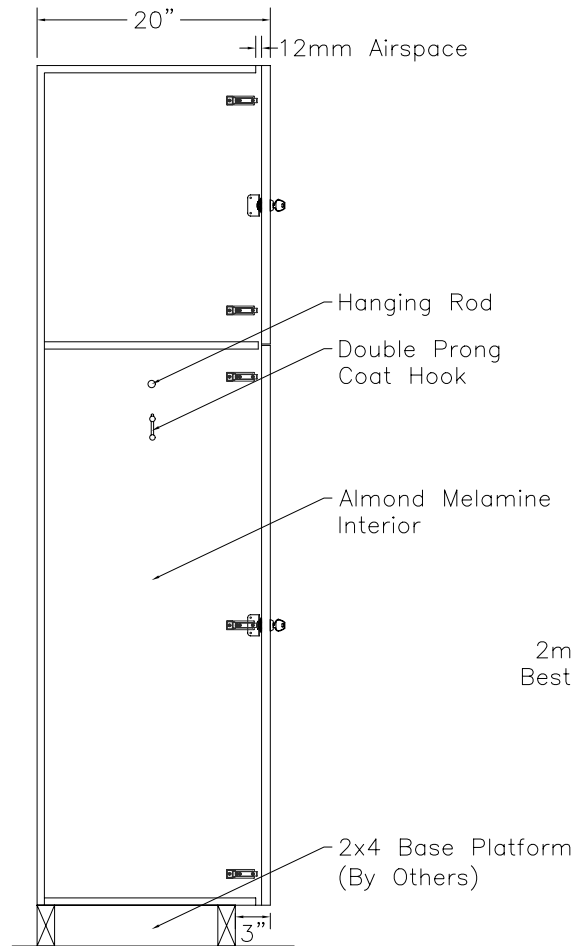

DOOR TYPE: PS Maple Veneer Flat Panel  
 STAIN/FINISH: Standard Line  
 EDGE BAND: 2mm PVC Best Match  
 LOCK TYPE: Five Pin Tumbler Keylock  
 HARDWARE FINISH: Bright Chrome

FRONT ELEVATION

SECTION VIEW

FRONT ELEV.-DOOR REMOVED

**CLASSIC WOODWORKING, LLC**  
 8160 SW JACKTOWN ROAD, BEAVERTON, OR 97007  
 P: (503) 692-0800 F: (503) 692-7070  
 JRHOLLMAN@CLASSICWOODWORKING.COM

Model "G-2" - Double Tier Locker  
 12"wide x 20"depth x 48"/72"height

DATE: 2/23/14	DRAWN BY: JRH	APPROVED BY:
JOB #:		
SCALE: 3/4"=12"		PAGE: 1 OF 1