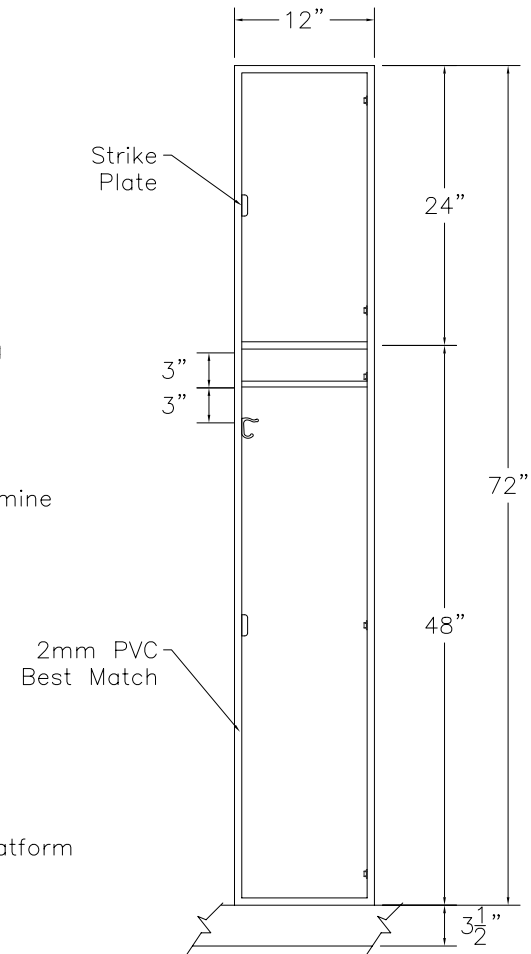

DOOR TYPE: PS Maple Veneer Flat Panel  
 STAIN/FINISH: Standard Line  
 EDGE BAND: 2mm PVC Best Match  
 LOCK TYPE: Five Pin Tumbler Keylock  
 HARDWARE FINISH: Bright Chrome

FRONT ELEVATION

SECTION VIEW

FRONT ELEV.-DOOR REMOVED

**CLASSIC WOODWORKING, LLC**  
 8160 SW JACKTOWN ROAD, BEAVERTON, OR 97007  
 P: (503) 692-0800 F: (503) 692-7070  
 JRHOLLMAN@CLASSICWOODWORKING.COM

Model "G-2" - Double Tier Locker  
 12"wide x 20"depth x 48"/72"height

DATE: 2/23/14	DRAWN BY: JRH	APPROVED BY:
JOB #:		
SCALE: 3/4"=12"		PAGE: 1 OF 1