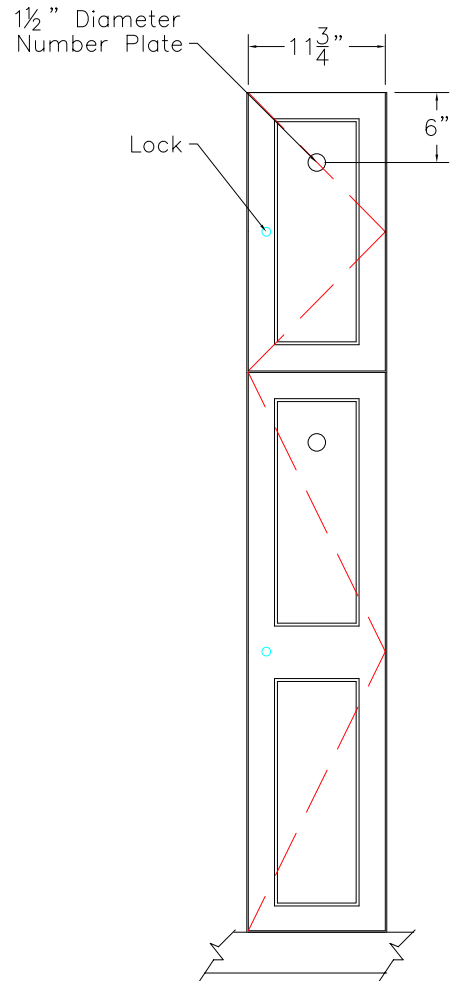

DOOR TYPE: PS Maple Veneer Flat Panel  
 STAIN/FINISH: Standard Line  
 EDGE BAND: 2mm PVC Best Match  
 LOCK TYPE: Five Pin Tumbler Keylock  
 HARDWARE FINISH: Bright Chrome

FRONT ELEVATION

SECTION VIEW

FRONT ELEV.-DOOR REMOVED

**CLASSIC WOODWORKING, LLC**  
 8160 SW JACKTOWN ROAD, BEAVERTON, OR 97007  
 P: (503) 692-0800 F: (503) 692-7070  
 JRHOLLMAN@CLASSICWOODWORKING.COM

Model "G-2" - Double Tier Locker  
 12"wide x 20"depth x 48"/72"height

DATE: 2/23/14	DRAWN BY: JRH	APPROVED BY:
JOB #:		
SCALE: 3/4"=12"		PAGE: 1 OF 1