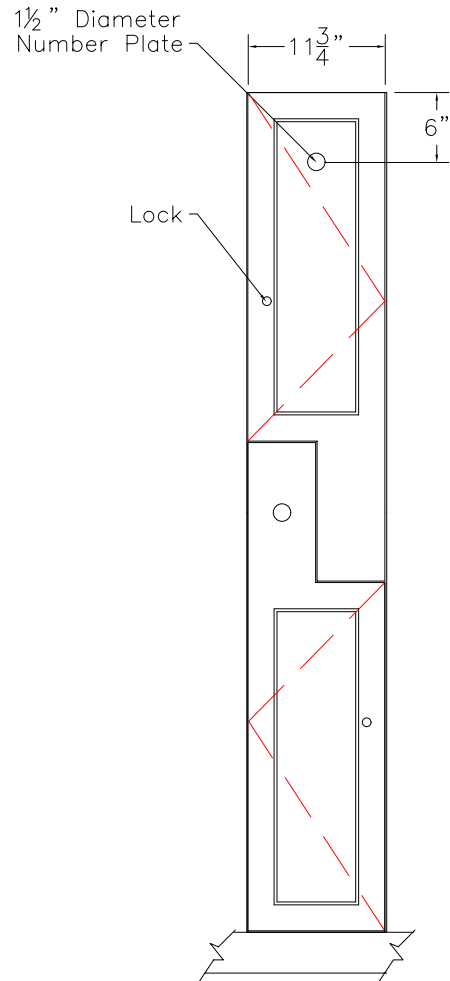

DOOR TYPE: PS Maple Veneer Flat Panel  
 STAIN/FINISH: Standard Line  
 EDGE BAND: 2mm PVC Best Match  
 LOCK TYPE: Five Pin Tumbler Keylock  
 HARDWARE FINISH: Bright Chrome

FRONT ELEVATION

SECTION VIEW

FRONT ELEV.-DOOR REMOVED

**CLASSIC WOODWORKING, LLC**  
 8160 SW JACKTOWN ROAD, BEAVERTON, OR 97007  
 P: (503) 692-0800 F: (503) 692-7070  
 JRHOLLMAN@CLASSICWOODWORKING.COM

Model "Z-2" - Double Tier Locker  
 12"wide x 20"depth x 42"/72"height

DATE:  
2/23/14  
JOB #:  
SCALE:  
3/4"=12"

DRAWN BY:  
JRH  
APPROVED BY:

PAGE:  
1 OF 1