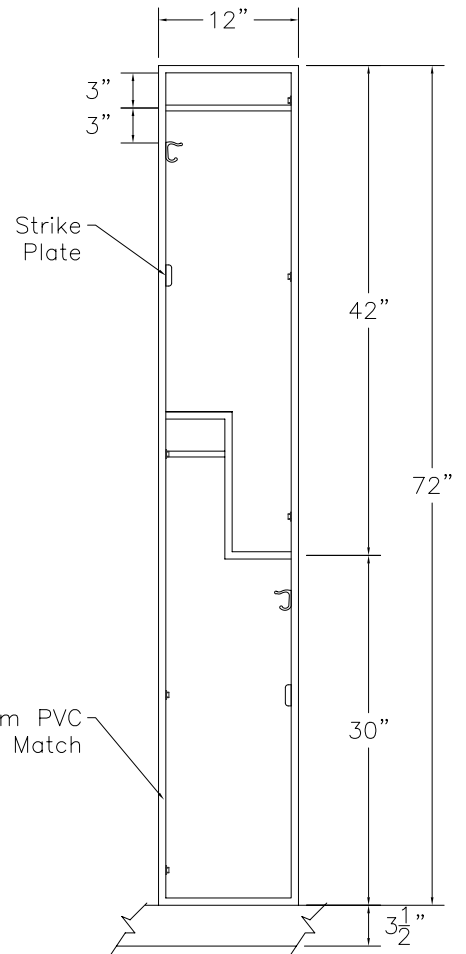

DOOR TYPE: PS Maple Veneer Flat Panel  
 STAIN/FINISH: Standard Line  
 EDGE BAND: 2mm PVC Best Match  
 LOCK TYPE: Five Pin Tumbler Keylock  
 HARDWARE FINISH: Bright Chrome

FRONT ELEVATION

SECTION VIEW

FRONT ELEV.-DOOR REMOVED

**CLASSIC WOODWORKING, LLC**  
 8160 SW JACKTOWN ROAD, BEAVERTON, OR 97007  
 P: (503) 692-0800 F: (503) 692-7070  
 JRHOLLMAN@CLASSICWOODWORKING.COM

Model "Z-2" - Double Tier Locker  
 12"wide x 20"depth x 42"/72"height

DATE:  
2/23/14  
JOB #:  
SCALE:  
3/4"=12"

DRAWN BY:  
JRH  
APPROVED BY:

PAGE:  
1 OF 1