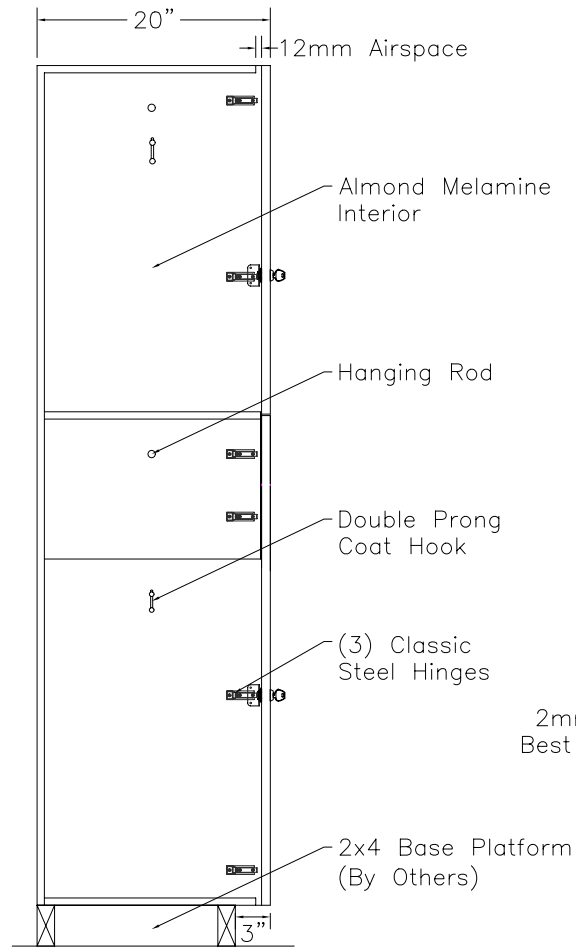

DOOR TYPE: PS Maple Veneer Flat Panel  
 STAIN/FINISH: Standard Line  
 EDGE BAND: 2mm PVC Best Match  
 LOCK TYPE: Five Pin Tumbler Keylock  
 HARDWARE FINISH: Bright Chrome

FRONT ELEVATION

SECTION VIEW

FRONT ELEV.-DOOR REMOVED

**CLASSIC WOODWORKING, LLC**  
 8160 SW JACKTOWN ROAD, BEAVERTON, OR 97007  
 P: (503) 692-0800 F: (503) 692-7070  
 JRHOLLMAN@CLASSICWOODWORKING.COM

Model "Z-2" - Double Tier Locker  
 12"wide x 20"depth x 42"/72"height

DATE:  
2/23/14  
JOB #:  
SCALE:  
3/4"=12"

DRAWN BY:  
JRH  
APPROVED BY:

PAGE:  
1 OF 1