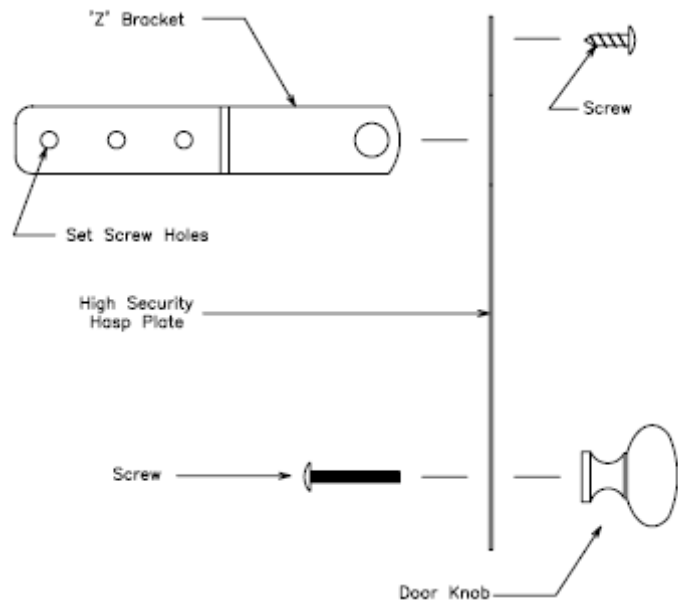

High Security Hasp Set Up

High Security Hasp Part Break Down

High Security Hasp Door Routes

CLASSIC WOODWORKING, LLC
 8160 SW JACKTOWN ROAD, BEAVERTON, OR 97007
 P: (503) 692-0800 F: (503) 692-7070
 JRHOLLMAN@CLASSICWOODWORKING.COM

High Security Thru the Door Hasp

DATE: 2/25/14	DRAWN BY: JRH	APPROVED BY:
JOB #:		
SCALE: 3/4"=12"		PAGE: 1 OF 1