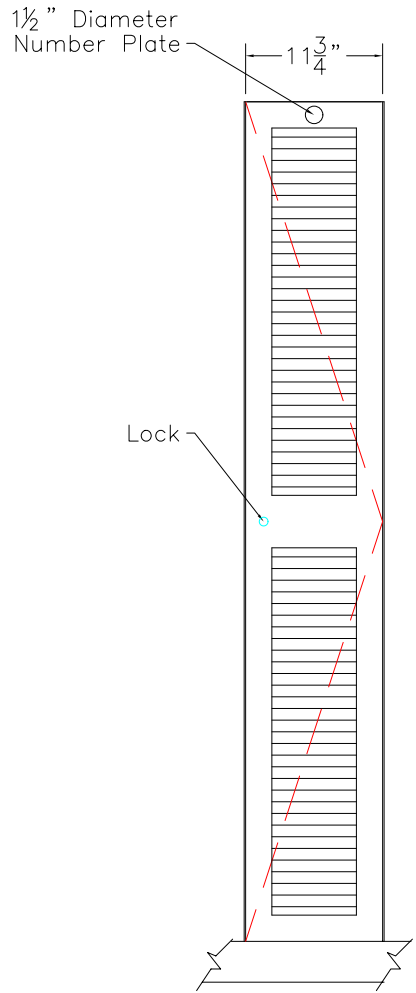

DOOR TYPE: PS Maple Full Louver  
 STAIN/FINISH: Standard Line  
 EDGE BAND: 2mm PVC Best Match  
 LOCK TYPE: Five Pin Tumbler Keylock  
 HARDWARE FINISH: Bright Chrome

FRONT ELEVATION

SECTION VIEW

FRONT ELEV.-DOOR REMOVED

**CLASSIC WOODWORKING, LLC**  
 8160 SW JACKTOWN ROAD, BEAVERTON, OR 97007  
 P: (503) 692-0800 F: (503) 692-7070  
 JRHOLLMAN@CLASSICWOODWORKING.COM

Model "A-1" – Single Tier Locker  
 12"wide x 20"depth x 72"height

DATE: 2/23/14	DRAWN BY: JRH	APPROVED BY:
JOB #:		
SCALE: 3/4"=12"		PAGE: 1 OF 1