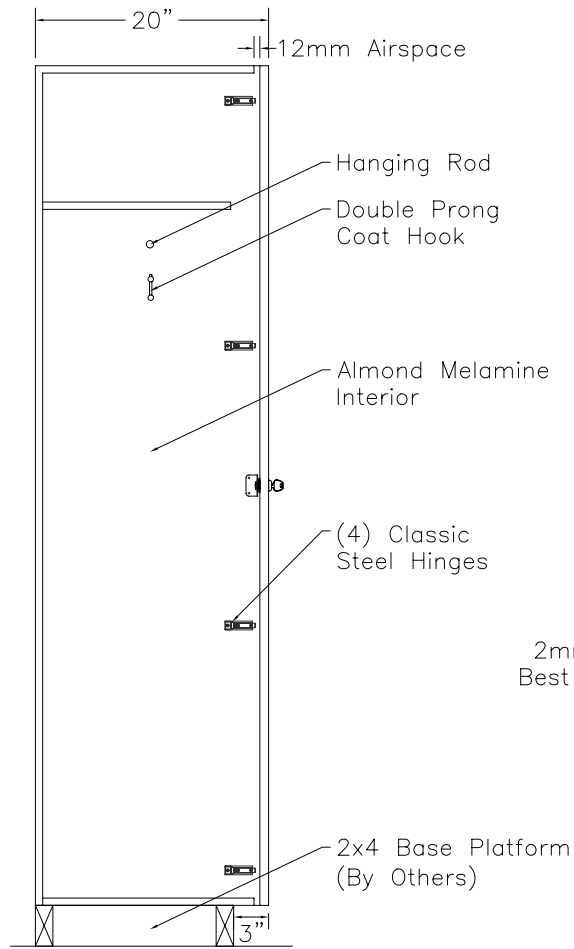

DOOR TYPE: PS Maple Full Louver  
 STAIN/FINISH: Standard Line  
 EDGE BAND: 2mm PVC Best Match  
 LOCK TYPE: Five Pin Tumbler Keylock  
 HARDWARE FINISH: Bright Chrome

FRONT ELEVATION

SECTION VIEW

FRONT ELEV.-DOOR REMOVED

**CLASSIC WOODWORKING, LLC**  
 8160 SW JACKTOWN ROAD, BEAVERTON, OR 97007  
 P: (503) 692-0800 F: (503) 692-7070  
 JRHOLLMAN@CLASSICWOODWORKING.COM

Model "A-1" – Single Tier Locker  
 12"wide x 20"depth x 72"height

DATE: 2/23/14	DRAWN BY: JRH	APPROVED BY:
JOB #:		
SCALE: 3/4"=12"		PAGE: 1 OF 1