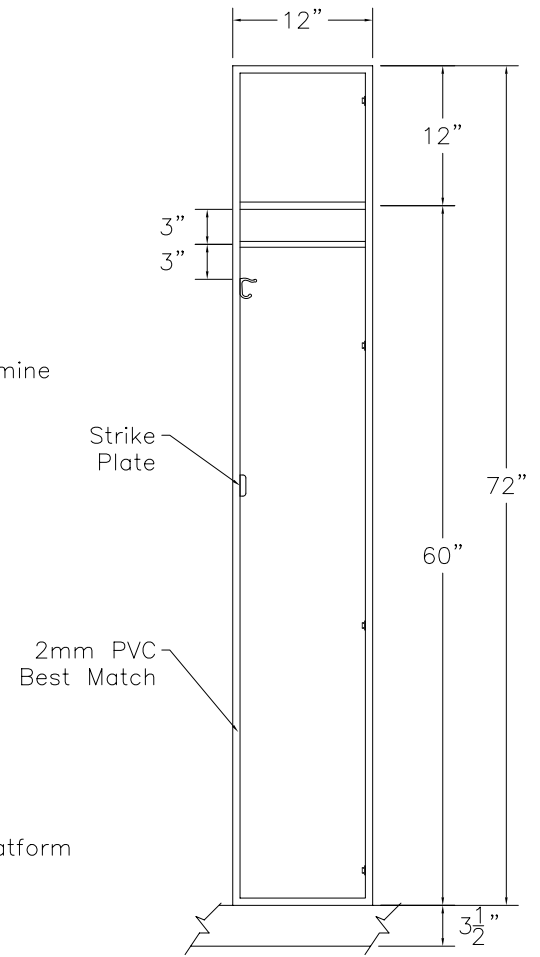

DOOR TYPE: PS Maple Full Louver  
 STAIN/FINISH: Standard Line  
 EDGE BAND: 2mm PVC Best Match  
 LOCK TYPE: Five Pin Tumbler Keylock  
 HARDWARE FINISH: Bright Chrome

FRONT ELEVATION

SECTION VIEW

FRONT ELEV.-DOOR REMOVED

**CLASSIC WOODWORKING, LLC**  
 8160 SW JACKTOWN ROAD, BEAVERTON, OR 97007  
 P: (503) 692-0800 F: (503) 692-7070  
 JRHOLLMAN@CLASSICWOODWORKING.COM

Model "A-1" – Single Tier Locker  
 12"wide x 20"depth x 72"height

DATE: 2/23/14	DRAWN BY: JRH	APPROVED BY:
JOB #:		
SCALE: 3/4"=12"		PAGE: 1 OF 1