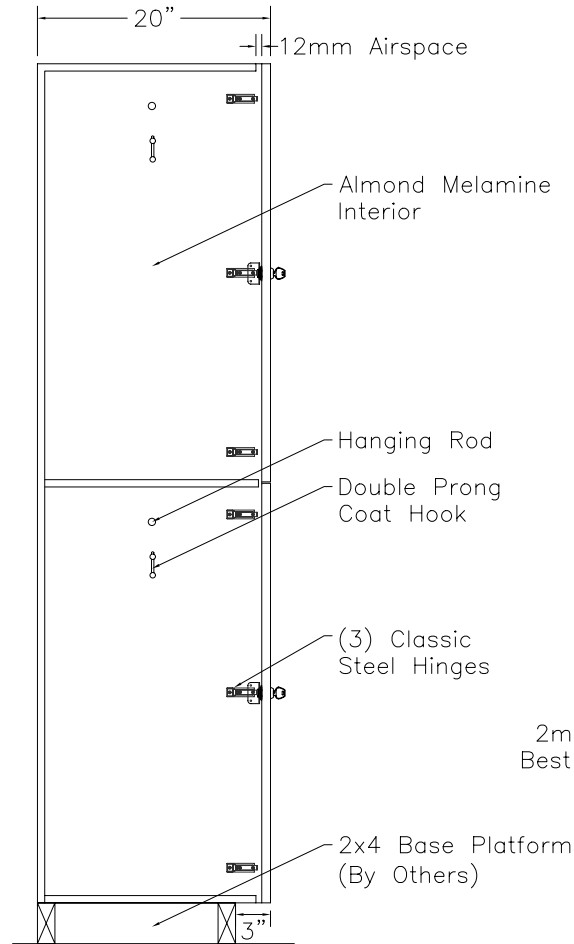

DOOR TYPE: PS Maple Full Louver
 STAIN/FINISH: Standard Line
 EDGE BAND: 2mm PVC Best Match
 LOCK TYPE: Five Pin Tumbler Keylock
 HARDWARE FINISH: Bright Chrome

FRONT ELEVATION

SECTION VIEW

FRONT ELEV.-DOOR REMOVED

CLASSIC WOODWORKING, LLC
 8160 SW JACKTOWN ROAD, BEAVERTON, OR 97007
 P: (503) 692-0800 F: (503) 692-7070
 JRHOLLMAN@CLASSICWOODWORKING.COM

Model "B-2" - Double Tier Locker
 12"wide x 20"depth x 36"/72"height

DATE: 2/23/14	DRAWN BY: JRH	APPROVED BY:
JOB #:		
SCALE: 3/4"=12"		PAGE: 1 OF 1