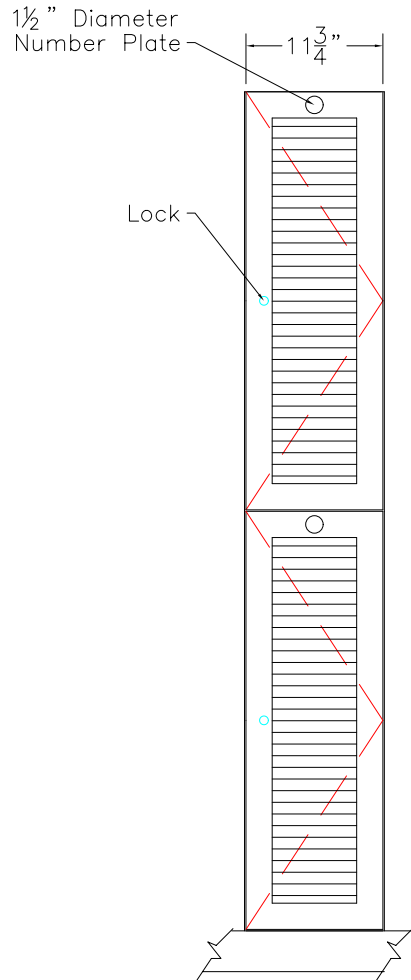

DOOR TYPE: PS Maple Full Louver
 STAIN/FINISH: Standard Line
 EDGE BAND: 2mm PVC Best Match
 LOCK TYPE: Five Pin Tumbler Keylock
 HARDWARE FINISH: Bright Chrome

FRONT ELEVATION

SECTION VIEW

FRONT ELEV.-DOOR REMOVED

CLASSIC WOODWORKING, LLC
 8160 SW JACKTOWN ROAD, BEAVERTON, OR 97007
 P: (503) 692-0800 F: (503) 692-7070
 JRHOLLMAN@CLASSICWOODWORKING.COM

Model "B-2" - Double Tier Locker
 12"wide x 20"depth x 36"/72"height

DATE: 2/23/14	DRAWN BY: JRH	APPROVED BY:
JOB #:		
SCALE: 3/4"=12"		PAGE: 1 OF 1