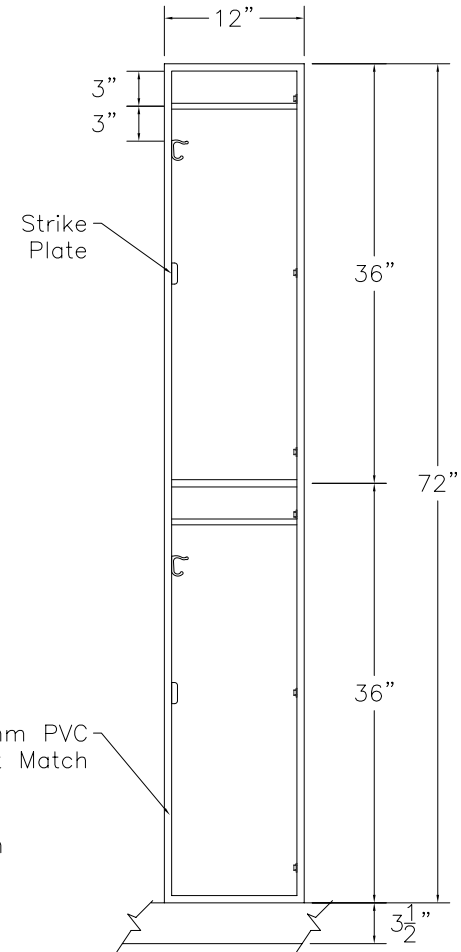

DOOR TYPE: PS Maple Full Louver
 STAIN/FINISH: Standard Line
 EDGE BAND: 2mm PVC Best Match
 LOCK TYPE: Five Pin Tumbler Keylock
 HARDWARE FINISH: Bright Chrome

FRONT ELEVATION

SECTION VIEW

FRONT ELEV.-DOOR REMOVED

CLASSIC WOODWORKING, LLC
 8160 SW JACKTOWN ROAD, BEAVERTON, OR 97007
 P: (503) 692-0800 F: (503) 692-7070
 JRHOLLMAN@CLASSICWOODWORKING.COM

Model "B-2" - Double Tier Locker
 12"wide x 20"depth x 36"/72"height

DATE: 2/23/14	DRAWN BY: JRH	APPROVED BY:
JOB #:		
SCALE: 3/4"=12"		PAGE: 1 OF 1