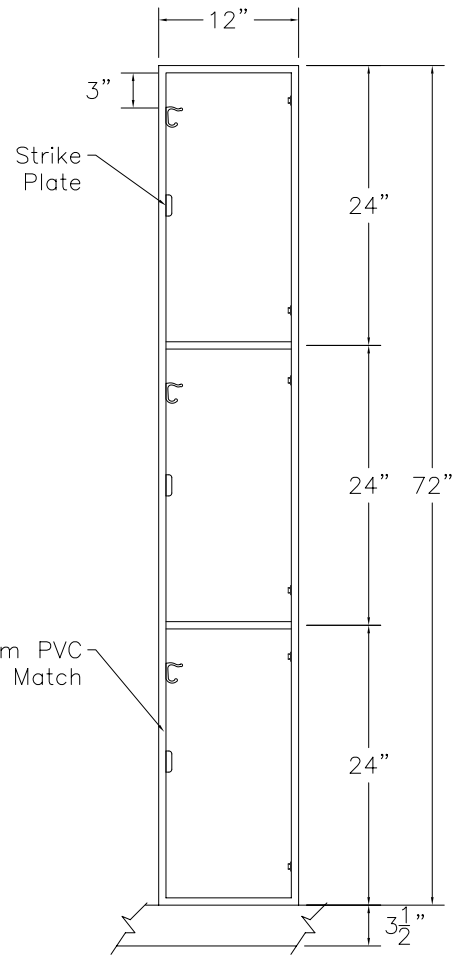

DOOR TYPE: PS Maple Full Louver  
 STAIN/FINISH: Standard Line  
 EDGE BAND: 2mm PVC Best Match  
 LOCK TYPE: Five Pin Tumbler Keylock  
 HARDWARE FINISH: Bright Chrome

FRONT ELEVATION

SECTION VIEW

FRONT ELEV.-DOOR REMOVED

**CLASSIC WOODWORKING, LLC**  
 8160 SW JACKTOWN ROAD, BEAVERTON, OR 97007  
 P: (503) 692-0800 F: (503) 692-7070  
 JRHOLLMAN@CLASSICWOODWORKING.COM

Model "C-3" - Triple Tier Locker  
 12"wide x 20"depth x 24"/72"height

|                    |                  |                 |
|--------------------|------------------|-----------------|
| DATE:<br>2/23/14   | DRAWN BY:<br>JRH | APPROVED BY:    |
| JOB #:             |                  |                 |
| SCALE:<br>3/4"=12" |                  | PAGE:<br>1 OF 1 |