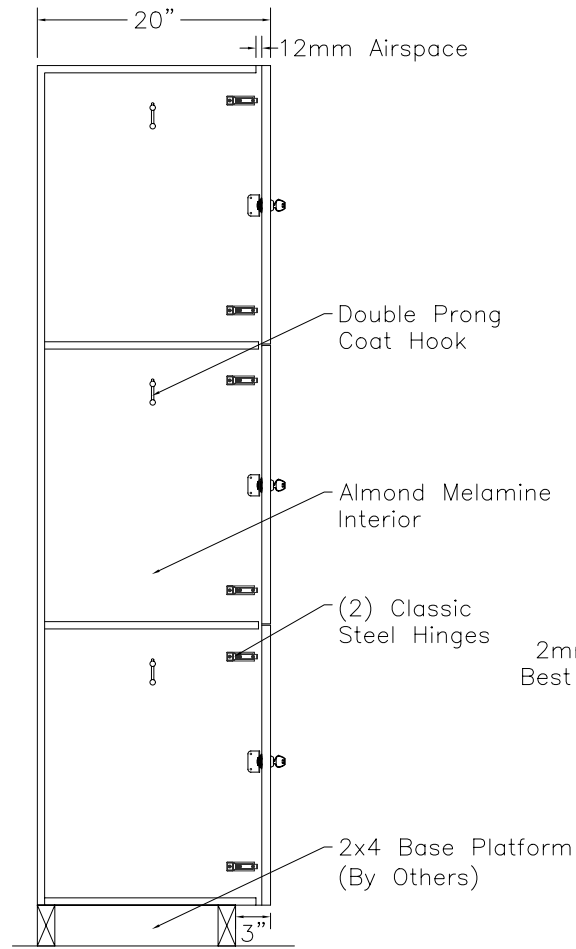

DOOR TYPE: PS Maple Full Louver  
 STAIN/FINISH: Standard Line  
 EDGE BAND: 2mm PVC Best Match  
 LOCK TYPE: Five Pin Tumbler Keylock  
 HARDWARE FINISH: Bright Chrome

FRONT ELEVATION

SECTION VIEW

FRONT ELEV.-DOOR REMOVED

**CLASSIC WOODWORKING, LLC**  
 8160 SW JACKTOWN ROAD, BEAVERTON, OR 97007  
 P: (503) 692-0800 F: (503) 692-7070  
 JRHOLLMAN@CLASSICWOODWORKING.COM

Model "C-3" - Triple Tier Locker  
 12"wide x 20"depth x 24"/72"height

|                    |                  |                 |
|--------------------|------------------|-----------------|
| DATE:<br>2/23/14   | DRAWN BY:<br>JRH | APPROVED BY:    |
| JOB #:             |                  |                 |
| SCALE:<br>3/4"=12" |                  | PAGE:<br>1 OF 1 |