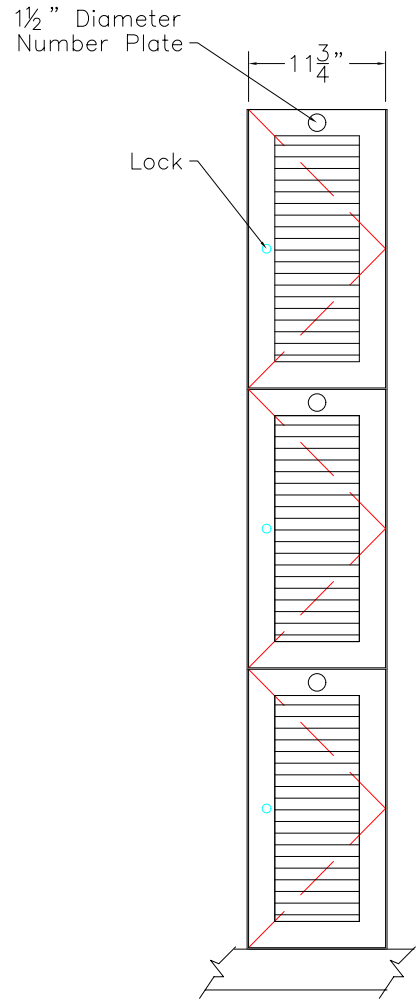

DOOR TYPE: PS Maple Full Louver  
 STAIN/FINISH: Standard Line  
 EDGE BAND: 2mm PVC Best Match  
 LOCK TYPE: Five Pin Tumbler Keylock  
 HARDWARE FINISH: Bright Chrome

FRONT ELEVATION

SECTION VIEW

FRONT ELEV.-DOOR REMOVED

**CLASSIC WOODWORKING, LLC**  
 8160 SW JACKTOWN ROAD, BEAVERTON, OR 97007  
 P: (503) 692-0800 F: (503) 692-7070  
 JRHOLLMAN@CLASSICWOODWORKING.COM

Model "C-3" - Triple Tier Locker  
 12"wide x 20"depth x 24"/72"height

|                    |                  |                 |
|--------------------|------------------|-----------------|
| DATE:<br>2/23/14   | DRAWN BY:<br>JRH | APPROVED BY:    |
| JOB #:             |                  |                 |
| SCALE:<br>3/4"=12" |                  | PAGE:<br>1 OF 1 |