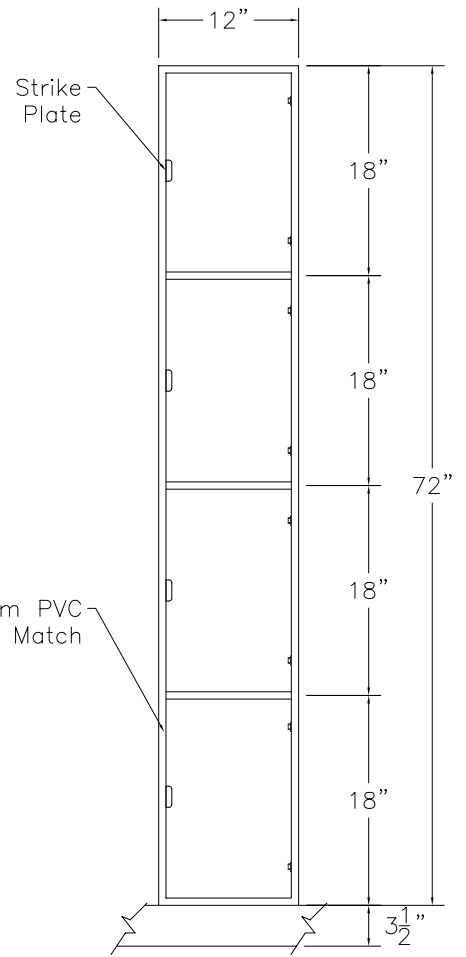

DOOR TYPE: PS Maple Full Louver
 STAIN/FINISH: Standard Line
 EDGE BAND: 2mm PVC Best Match
 LOCK TYPE: Five Pin Tumbler Keylock
 HARDWARE FINISH: Bright Chrome

CLASSIC WOODWORKING, LLC
 8160 SW JACKTOWN ROAD, BEAVERTON, OR 97007
 P: (503) 692-0800 F: (503) 692-7070
 JRHOLLMAN@CLASSICWOODWORKING.COM

Model "D-4" - Four Tier Locker
 12" wide x 20" depth x 18"/72" height

DATE:
2/23/14

JOB #:

SCALE:
3/4"=12"

DRAWN BY:
JRH

APPROVED BY:

PAGE:
1 OF 1