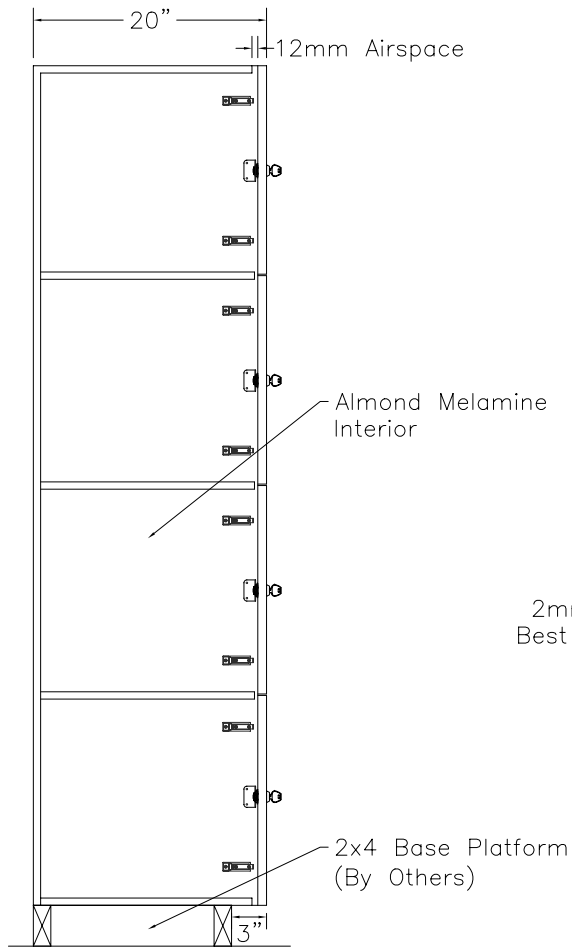

DOOR TYPE: PS Maple Full Louver
 STAIN/FINISH: Standard Line
 EDGE BAND: 2mm PVC Best Match
 LOCK TYPE: Five Pin Tumbler Keylock
 HARDWARE FINISH: Bright Chrome

CLASSIC WOODWORKING, LLC
 8160 SW JACKTOWN ROAD, BEAVERTON, OR 97007
 P: (503) 692-0800 F: (503) 692-7070
 JRHOLLMAN@CLASSICWOODWORKING.COM

Model "D-4" - Four Tier Locker
 12" wide x 20" depth x 18"/72" height

DATE:
2/23/14

JOB #:

SCALE:
3/4"=12"

DRAWN BY:
JRH

APPROVED BY:

PAGE:
1 OF 1