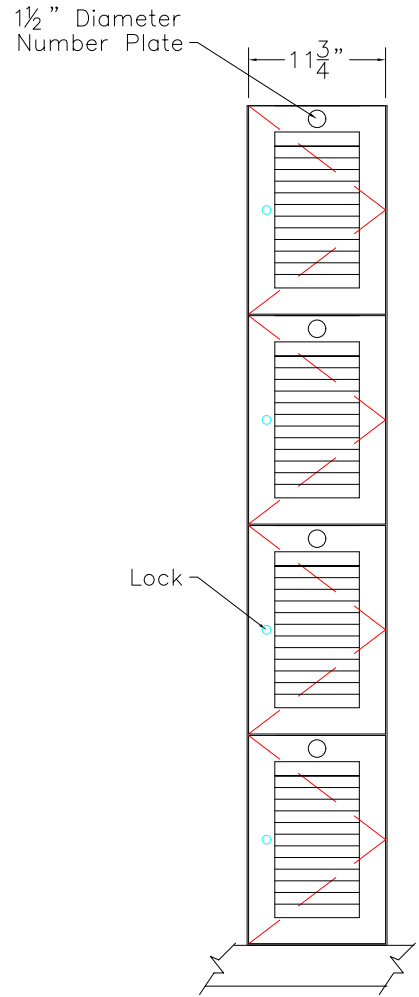

DOOR TYPE: PS Maple Full Louver
 STAIN/FINISH: Standard Line
 EDGE BAND: 2mm PVC Best Match
 LOCK TYPE: Five Pin Tumbler Keylock
 HARDWARE FINISH: Bright Chrome

CLASSIC WOODWORKING, LLC
 8160 SW JACKTOWN ROAD, BEAVERTON, OR 97007
 P: (503) 692-0800 F: (503) 692-7070
 JRHOLLMAN@CLASSICWOODWORKING.COM

Model "D-4" - Four Tier Locker
 12" wide x 20" depth x 18"/72" height

DATE:
2/23/14

JOB #:

SCALE:
3/4"=12"

DRAWN BY:
JRH

APPROVED BY:

PAGE:
1 OF 1