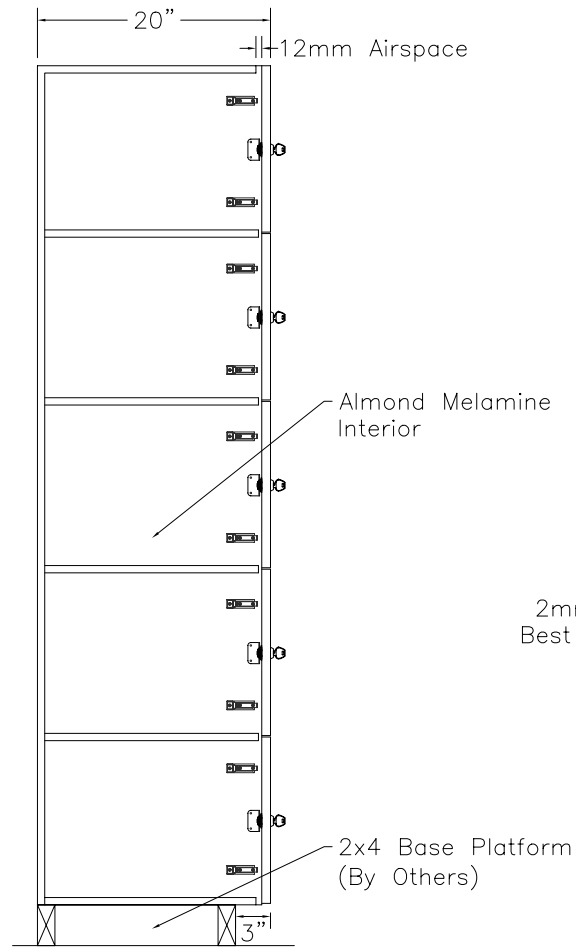

DOOR TYPE: PS Maple Full Louver
 STAIN/FINISH: Standard Line
 EDGE BAND: 2mm PVC Best Match
 LOCK TYPE: Five Pin Tumbler Keylock
 HARDWARE FINISH: Bright Chrome

FRONT ELEVATION

SECTION VIEW

FRONT ELEV.-DOOR REMOVED

CLASSIC WOODWORKING, LLC
 8160 SW JACKTOWN ROAD, BEAVERTON, OR 97007
 P: (503) 692-0800 F: (503) 692-7070
 JRHOLLMAN@CLASSICWOODWORKING.COM

Model "E-5" - Five Tier Locker
 12" wide x 20" depth x 14.4"/72" height

DATE: 2/23/14	DRAWN BY: JRH	APPROVED BY:
JOB #:		
SCALE: 3/4"=12"		PAGE: 1 OF 1