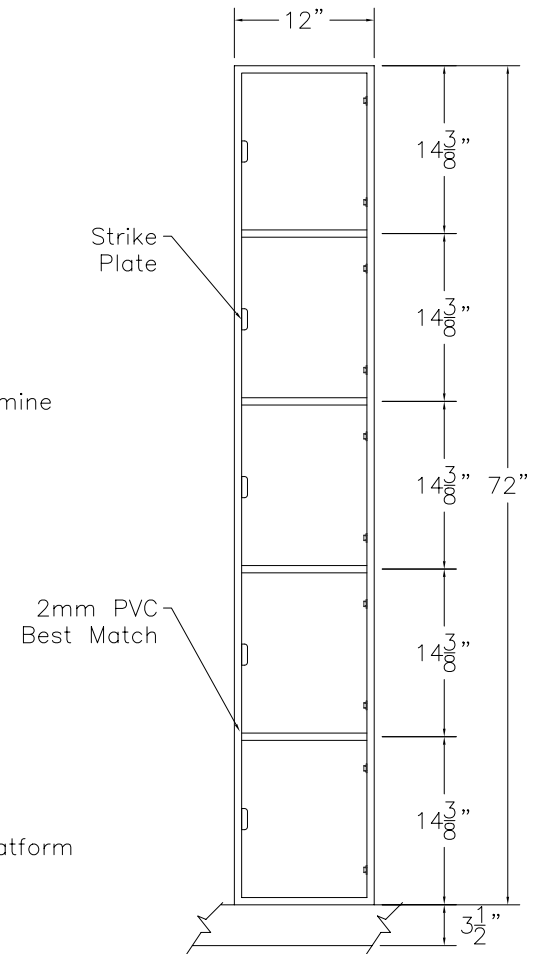

DOOR TYPE: PS Maple Full Louver
 STAIN/FINISH: Standard Line
 EDGE BAND: 2mm PVC Best Match
 LOCK TYPE: Five Pin Tumbler Keylock
 HARDWARE FINISH: Bright Chrome

FRONT ELEVATION

SECTION VIEW

FRONT ELEV.-DOOR REMOVED

CLASSIC WOODWORKING, LLC
 8160 SW JACKTOWN ROAD, BEAVERTON, OR 97007
 P: (503) 692-0800 F: (503) 692-7070
 JRHOLLMAN@CLASSICWOODWORKING.COM

Model "E-5" - Five Tier Locker
 12" wide x 20" depth x 14.4"/72" height

DATE: 2/23/14	DRAWN BY: JRH	APPROVED BY:
JOB #:		
SCALE: 3/4"=12"		PAGE: 1 OF 1