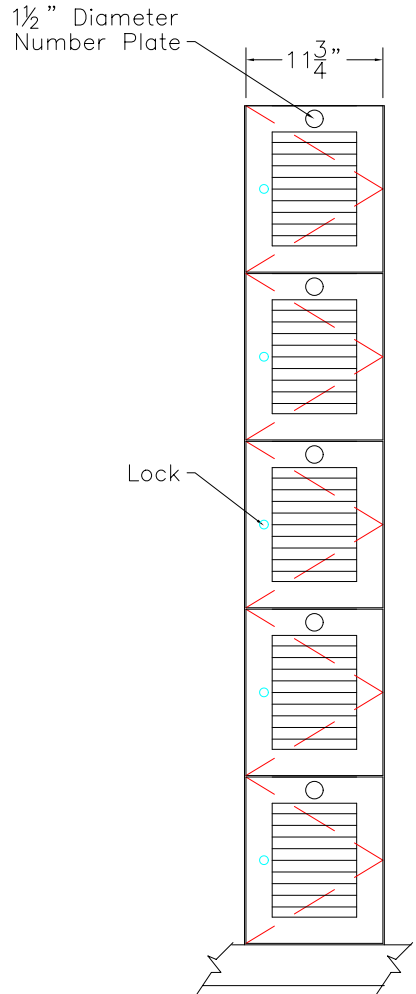

DOOR TYPE: PS Maple Full Louver
 STAIN/FINISH: Standard Line
 EDGE BAND: 2mm PVC Best Match
 LOCK TYPE: Five Pin Tumbler Keylock
 HARDWARE FINISH: Bright Chrome

FRONT ELEVATION

SECTION VIEW

FRONT ELEV.-DOOR REMOVED

CLASSIC WOODWORKING, LLC
 8160 SW JACKTOWN ROAD, BEAVERTON, OR 97007
 P: (503) 692-0800 F: (503) 692-7070
 JRHOLLMAN@CLASSICWOODWORKING.COM

Model "E-5" - Five Tier Locker
 12" wide x 20" depth x 14.4"/72" height

DATE: 2/23/14	DRAWN BY: JRH	APPROVED BY:
JOB #:		
SCALE: 3/4"=12"		PAGE: 1 OF 1