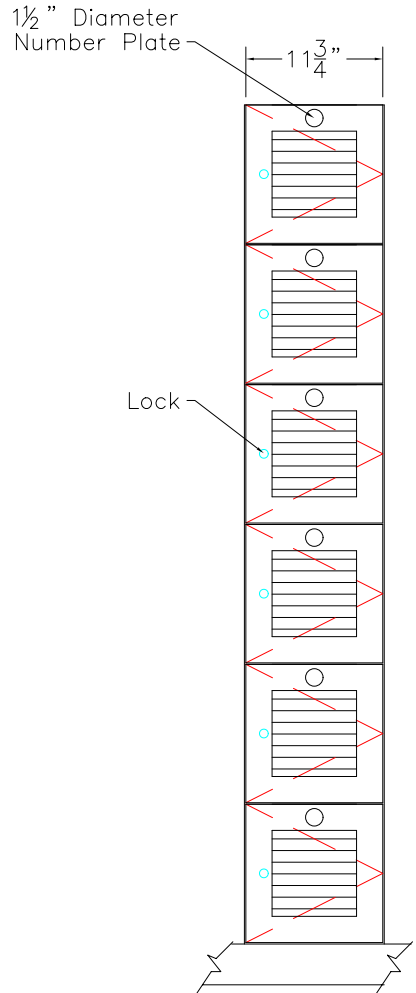

DOOR TYPE: PS Maple Full Louver
 STAIN/FINISH: Standard Line
 EDGE BAND: 2mm PVC Best Match
 LOCK TYPE: Five Pin Tumbler Keylock
 HARDWARE FINISH: Bright Chrome

FRONT ELEVATION

SECTION VIEW

FRONT ELEV.-DOOR REMOVED

CLASSIC WOODWORKING, LLC
 8160 SW JACKTOWN ROAD, BEAVERTON, OR 97007
 P: (503) 692-0800 F: (503) 692-7070
 JRHOLLMAN@CLASSICWOODWORKING.COM

Model "F-6" - Six Tier Locker
 12"wide x 20"depth x 12"/72"height

DATE: 2/23/14	DRAWN BY: JRH	APPROVED BY:
JOB #:		
SCALE: 3/4"=12"		PAGE: 1 OF 1