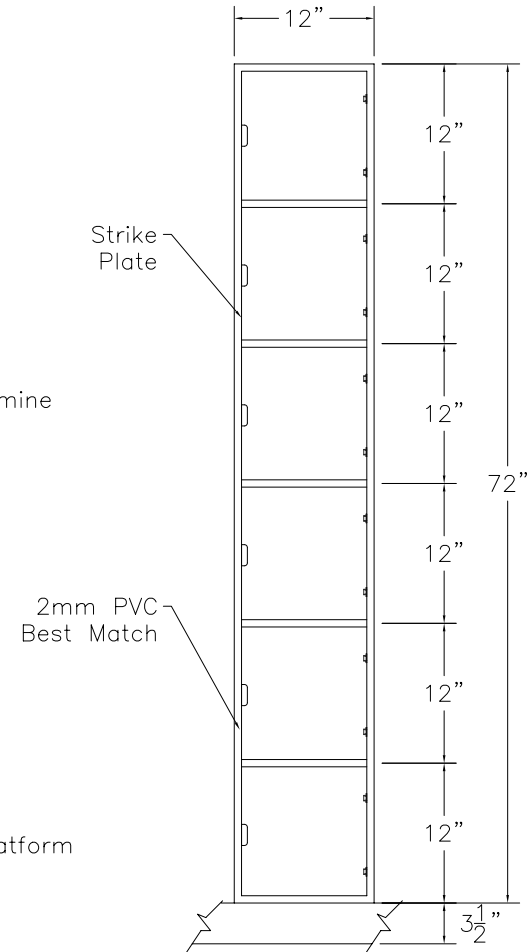

DOOR TYPE: PS Maple Full Louver
 STAIN/FINISH: Standard Line
 EDGE BAND: 2mm PVC Best Match
 LOCK TYPE: Five Pin Tumbler Keylock
 HARDWARE FINISH: Bright Chrome

FRONT ELEVATION

SECTION VIEW

FRONT ELEV.-DOOR REMOVED

CLASSIC WOODWORKING, LLC
 8160 SW JACKTOWN ROAD, BEAVERTON, OR 97007
 P: (503) 692-0800 F: (503) 692-7070
 JRHOLLMAN@CLASSICWOODWORKING.COM

Model "F-6" - Six Tier Locker
 12"wide x 20"depth x 12"/72"height

DATE: 2/23/14	DRAWN BY: JRH	APPROVED BY:
JOB #:		
SCALE: 3/4"=12"		PAGE: 1 OF 1