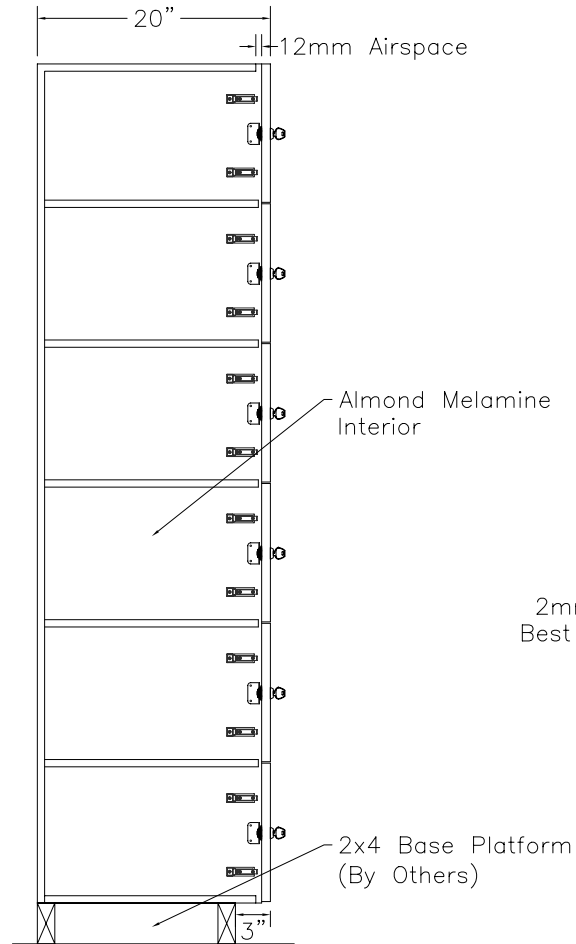

DOOR TYPE: PS Maple Full Louver
 STAIN/FINISH: Standard Line
 EDGE BAND: 2mm PVC Best Match
 LOCK TYPE: Five Pin Tumbler Keylock
 HARDWARE FINISH: Bright Chrome

FRONT ELEVATION

SECTION VIEW

FRONT ELEV.-DOOR REMOVED

CLASSIC WOODWORKING, LLC
 8160 SW JACKTOWN ROAD, BEAVERTON, OR 97007
 P: (503) 692-0800 F: (503) 692-7070
 JRHOLLMAN@CLASSICWOODWORKING.COM

Model "F-6" - Six Tier Locker
 12"wide x 20"depth x 12"/72"height

DATE: 2/23/14	DRAWN BY: JRH	APPROVED BY:
JOB #:		
SCALE: 3/4"=12"		PAGE: 1 OF 1