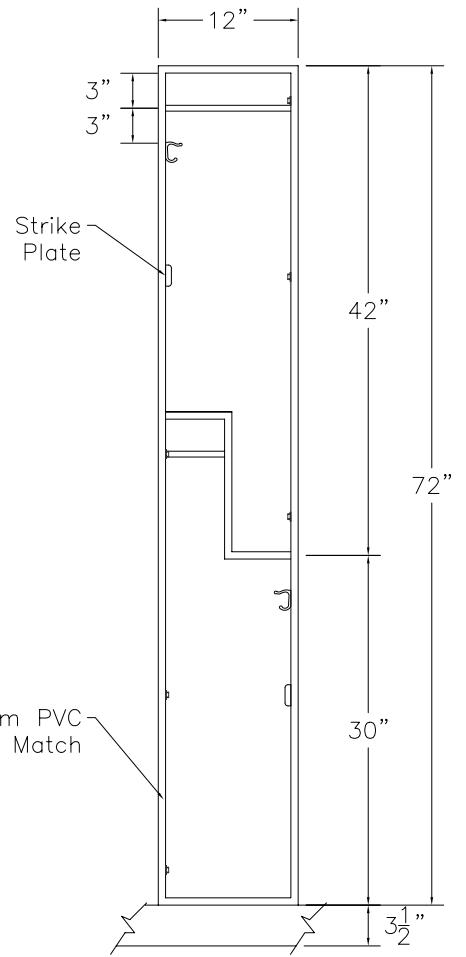

DOOR TYPE: PS Maple Full Louver
 STAIN/FINISH: Standard Line
 EDGE BAND: 2mm PVC Best Match
 LOCK TYPE: Five Pin Tumbler Keylock
 HARDWARE FINISH: Bright Chrome

FRONT ELEVATION

SECTION VIEW

FRONT ELEV.-DOOR REMOVED

CLASSIC WOODWORKING, LLC
 8160 SW JACKTOWN ROAD, BEAVERTON, OR 97007
 P: (503) 692-0800 F: (503) 692-7070
 JRHOLLMAN@CLASSICWOODWORKING.COM

Model "Z-2" - Double Tier Locker
 12"wide x 20"depth x 42"/72"height

DATE: 2/23/14	DRAWN BY: JRH	APPROVED BY:
JOB #:		
SCALE: 3/4"=12"		PAGE: 1 OF 1