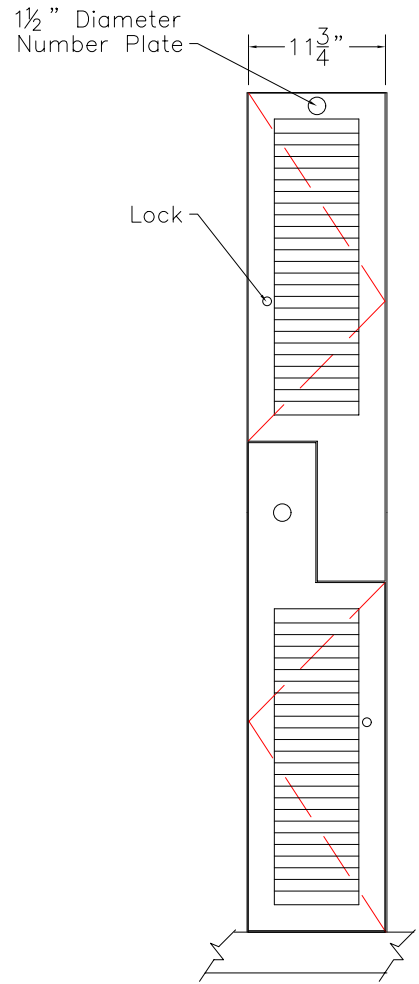

DOOR TYPE: PS Maple Full Louver
 STAIN/FINISH: Standard Line
 EDGE BAND: 2mm PVC Best Match
 LOCK TYPE: Five Pin Tumbler Keylock
 HARDWARE FINISH: Bright Chrome

FRONT ELEVATION

SECTION VIEW

FRONT ELEV.-DOOR REMOVED

CLASSIC WOODWORKING, LLC
 8160 SW JACKTOWN ROAD, BEAVERTON, OR 97007
 P: (503) 692-0800 F: (503) 692-7070
 JRHOLLMAN@CLASSICWOODWORKING.COM

Model "Z-2" - Double Tier Locker
 12"wide x 20"depth x 42"/72"height

DATE: 2/23/14	DRAWN BY: JRH	APPROVED BY:
JOB #:		
SCALE: 3/4"=12"		PAGE: 1 OF 1