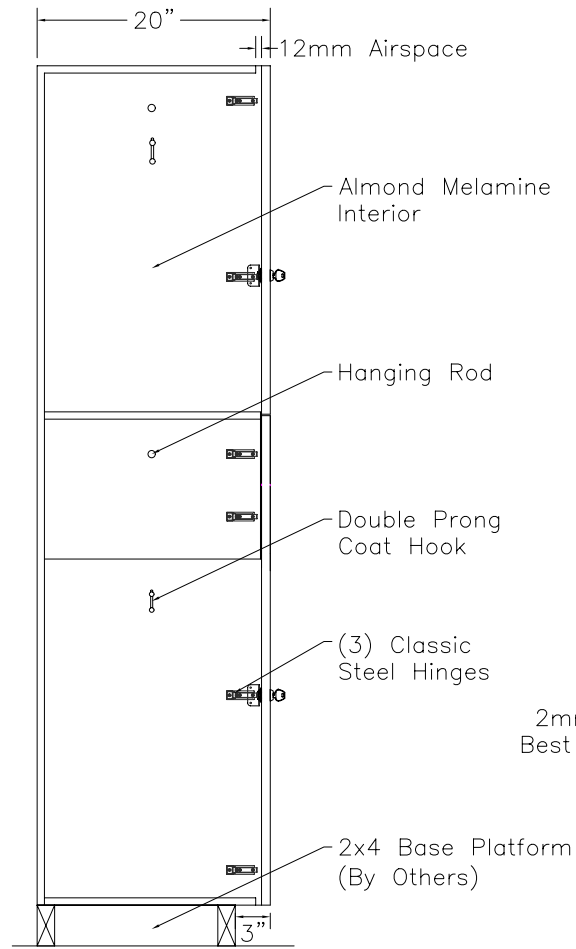

DOOR TYPE: PS Maple Full Louver
 STAIN/FINISH: Standard Line
 EDGE BAND: 2mm PVC Best Match
 LOCK TYPE: Five Pin Tumbler Keylock
 HARDWARE FINISH: Bright Chrome

FRONT ELEVATION

SECTION VIEW

FRONT ELEV.-DOOR REMOVED

CLASSIC WOODWORKING, LLC
 8160 SW JACKTOWN ROAD, BEAVERTON, OR 97007
 P: (503) 692-0800 F: (503) 692-7070
 JRHOLLMAN@CLASSICWOODWORKING.COM

Model "Z-2" - Double Tier Locker
 12"wide x 20"depth x 42"/72"height

DATE: 2/23/14	DRAWN BY: JRH	APPROVED BY:
JOB #:		
SCALE: 3/4"=12"		PAGE: 1 OF 1