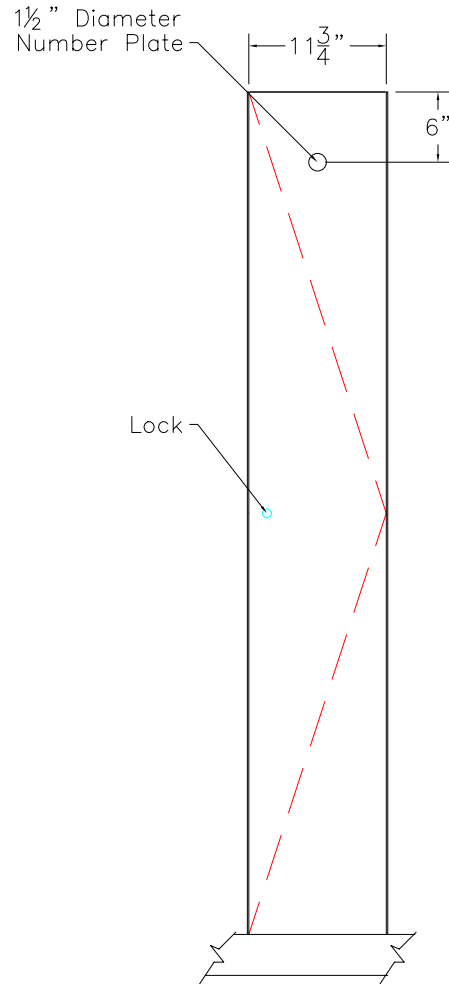

DOOR TYPE: Wilsonart Flush Panel Laminate  
 STAIN/FINISH: Standard Line  
 EDGE BAND: 2mm PVC Best Match  
 LOCK TYPE: Five Pin Tumbler Keylock  
 HARDWARE FINISH: Bright Chrome

FRONT ELEVATION

SECTION VIEW

FRONT ELEV.-DOOR REMOVED

**CLASSIC WOODWORKING, LLC**  
 8160 SW JACKTOWN ROAD, BEAVERTON, OR 97007  
 P: (503) 692-0800 F: (503) 692-7070  
 JRHOLLMAN@CLASSICWOODWORKING.COM

Model "A-1" – Single Tier Locker Frame  
 12"wide x 20"depth x 72"height

DATE: 2/23/14	DRAWN BY: JRH	APPROVED BY:
JOB #:		
SCALE: 3/4"=12"		PAGE: 1 OF 1