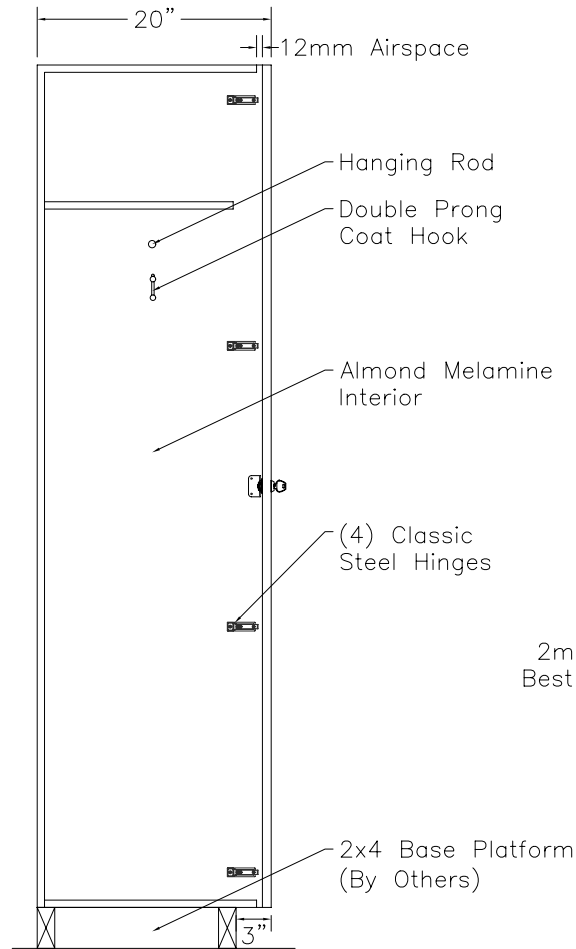

DOOR TYPE: Wilsonart Flush Panel Laminate  
 STAIN/FINISH: Standard Line  
 EDGE BAND: 2mm PVC Best Match  
 LOCK TYPE: Five Pin Tumbler Keylock  
 HARDWARE FINISH: Bright Chrome

FRONT ELEVATION

SECTION VIEW

FRONT ELEV.-DOOR REMOVED

**CLASSIC WOODWORKING, LLC**  
 8160 SW JACKTOWN ROAD, BEAVERTON, OR 97007  
 P: (503) 692-0800 F: (503) 692-7070  
 JRHOLLMAN@CLASSICWOODWORKING.COM

Model "A-1" – Single Tier Locker Frame  
 12"wide x 20"depth x 72"height

DATE: 2/23/14	DRAWN BY: JRH	APPROVED BY:
JOB #:		
SCALE: 3/4"=12"		PAGE: 1 OF 1