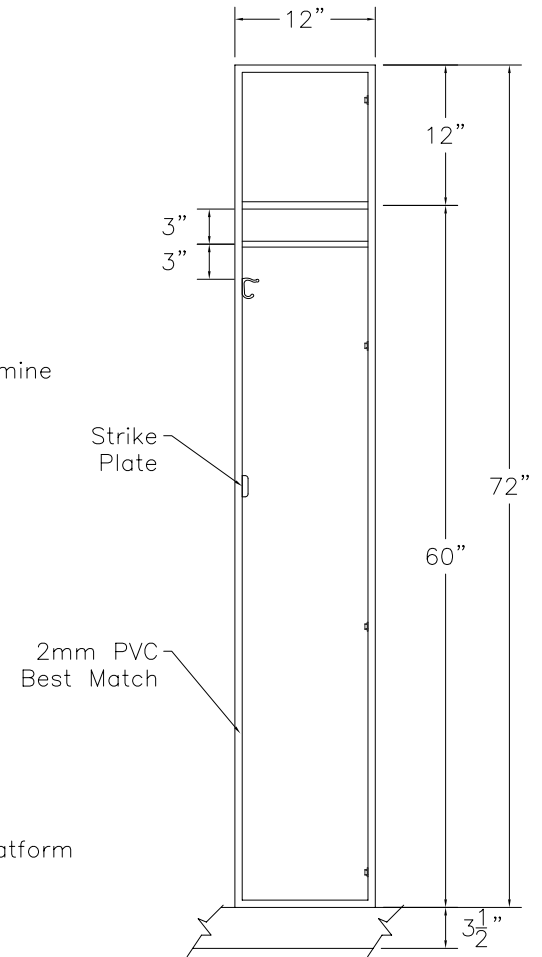

DOOR TYPE: Wilsonart Flush Panel Laminate  
 STAIN/FINISH: Standard Line  
 EDGE BAND: 2mm PVC Best Match  
 LOCK TYPE: Five Pin Tumbler Keylock  
 HARDWARE FINISH: Bright Chrome

FRONT ELEVATION

SECTION VIEW

FRONT ELEV.-DOOR REMOVED

**CLASSIC WOODWORKING, LLC**  
 8160 SW JACKTOWN ROAD, BEAVERTON, OR 97007  
 P: (503) 692-0800 F: (503) 692-7070  
 JRHOLLMAN@CLASSICWOODWORKING.COM

Model "A-1" – Single Tier Locker Frame  
 12"wide x 20"depth x 72"height

DATE: 2/23/14	DRAWN BY: JRH	APPROVED BY:
JOB #:		
SCALE: 3/4"=12"		PAGE: 1 OF 1