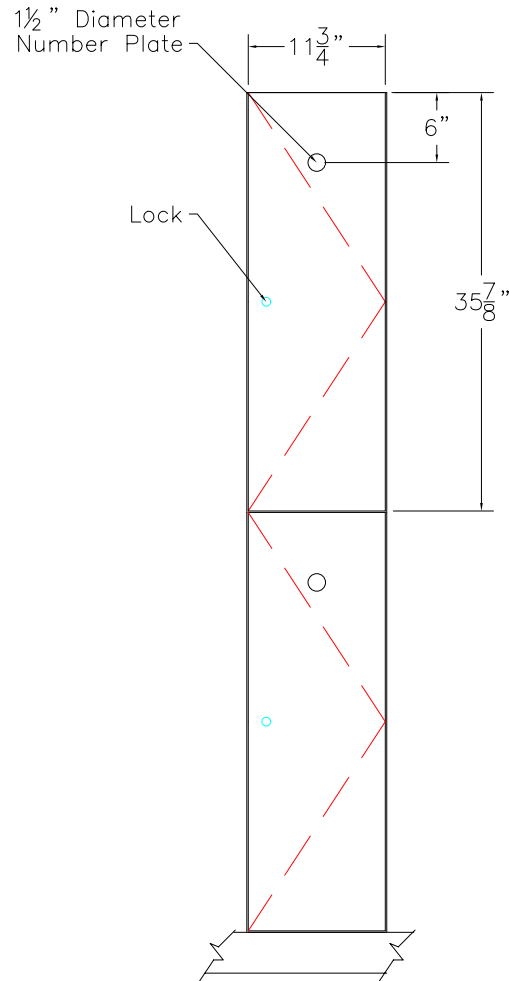

DOOR TYPE: Wilsonart Flush Panel Laminate
 STAIN/FINISH: Standard Line
 EDGE BAND: 2mm PVC Best Match
 LOCK TYPE: Five Pin Tumbler Keylock
 HARDWARE FINISH: Bright Chrome

FRONT ELEVATION

SECTION VIEW

FRONT ELEV.-DOOR REMOVED

CLASSIC WOODWORKING, LLC

8160 SW JACKTOWN ROAD, BEAVERTON, OR 97007

P: (503) 692-0800 F: (503) 692-7070

JRHOLLMAN@CLASSICWOODWORKING.COM

Model "B-2" – Double Tier Locker Frame
 12"wide x 20"depth x 36"/72"height

DATE:
2/23/14

JOB #:

SCALE:
3/4"=12"

DRAWN BY:
JRH

APPROVED BY:

PAGE:
1 OF 1