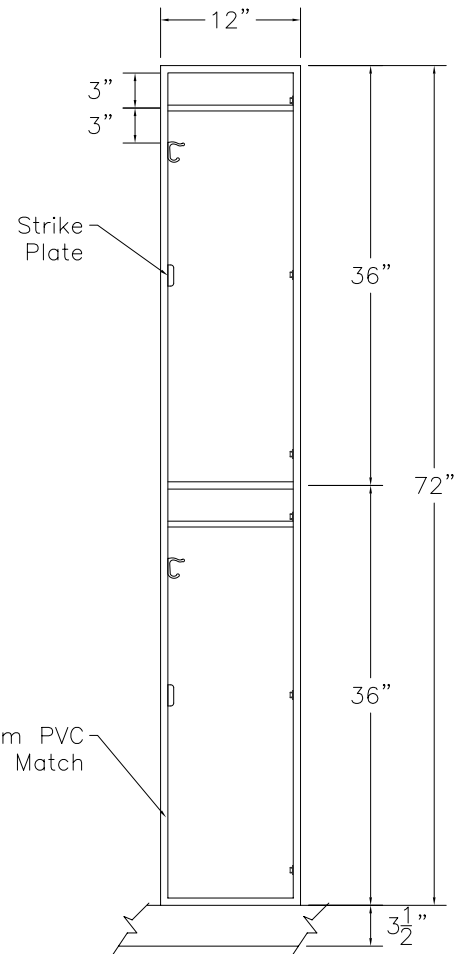

DOOR TYPE: Wilsonart Flush Panel Laminate
 STAIN/FINISH: Standard Line
 EDGE BAND: 2mm PVC Best Match
 LOCK TYPE: Five Pin Tumbler Keylock
 HARDWARE FINISH: Bright Chrome

FRONT ELEVATION

SECTION VIEW

FRONT ELEV.-DOOR REMOVED

CLASSIC WOODWORKING, LLC

8160 SW JACKTOWN ROAD, BEAVERTON, OR 97007

P: (503) 692-0800 F: (503) 692-7070

JRHOLLMAN@CLASSICWOODWORKING.COM

Model "B-2" – Double Tier Locker Frame
 12"wide x 20"depth x 36"/72"height

DATE:
2/23/14

JOB #:

SCALE:
3/4"=12"

DRAWN BY:
JRH

APPROVED BY:

PAGE:
1 OF 1