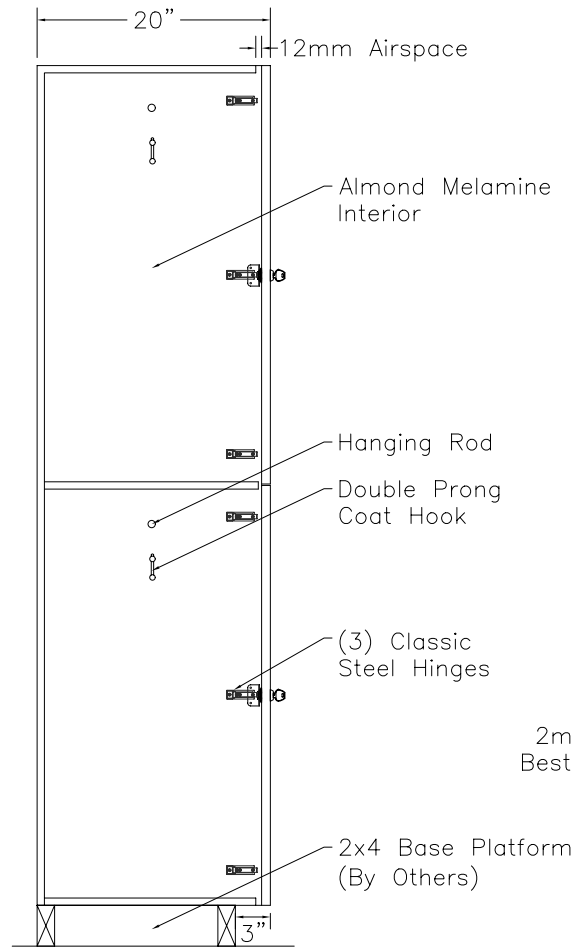

DOOR TYPE: Wilsonart Flush Panel Laminate
 STAIN/FINISH: Standard Line
 EDGE BAND: 2mm PVC Best Match
 LOCK TYPE: Five Pin Tumbler Keylock
 HARDWARE FINISH: Bright Chrome

FRONT ELEVATION

SECTION VIEW

FRONT ELEV.-DOOR REMOVED

CLASSIC WOODWORKING, LLC

8160 SW JACKTOWN ROAD, BEAVERTON, OR 97007

P: (503) 692-0800 F: (503) 692-7070

JRHOLLMAN@CLASSICWOODWORKING.COM

Model "B-2" – Double Tier Locker Frame
 12"wide x 20"depth x 36"/72"height

DATE:
2/23/14

JOB #:

SCALE:
3/4"=12"

DRAWN BY:
JRH

APPROVED BY:

PAGE:
1 OF 1