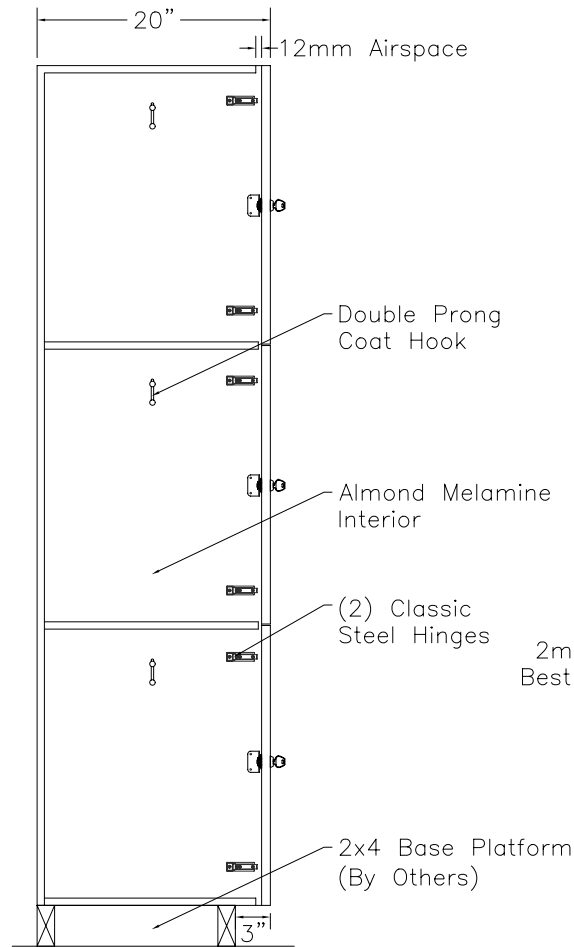

DOOR TYPE: Wilsonart Flush Panel Laminate
 STAIN/FINISH: Standard Line
 EDGE BAND: 2mm PVC Best Match
 LOCK TYPE: Five Pin Tumbler Keylock
 HARDWARE FINISH: Bright Chrome

FRONT ELEVATION

SECTION VIEW

FRONT ELEV.-DOOR REMOVED

CLASSIC WOODWORKING, LLC

8160 SW JACKTOWN ROAD, BEAVERTON, OR 97007

P: (503) 692-0800 F: (503) 692-7070

JRHOLLMAN@CLASSICWOODWORKING.COM

Model "C-3" – Triple Tier Locker Frame
 12"wide x 20"depth x 24"/72"height

DATE:
2/23/14

DRAWN BY:
JRH

APPROVED BY:

JOB #:

SCALE:
3/4"=12"

PAGE:
1 OF 1