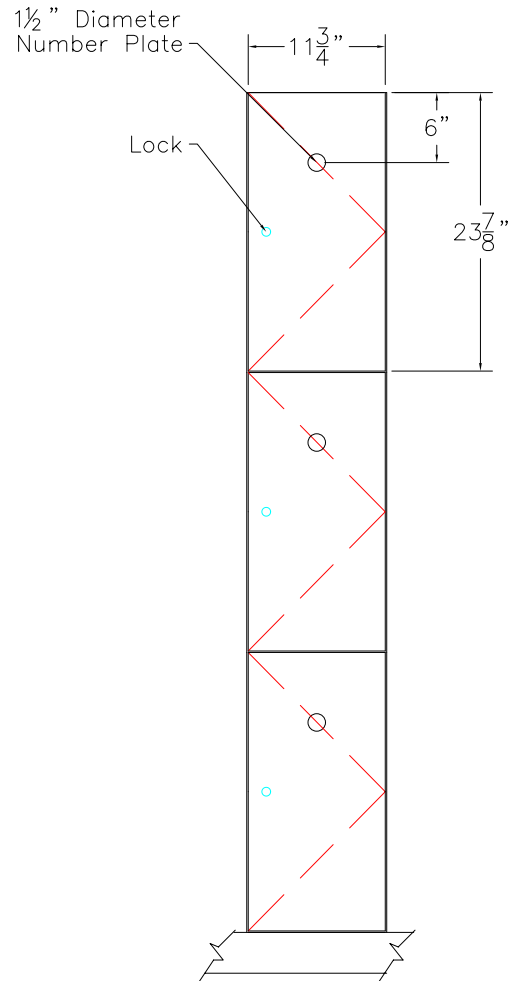

DOOR TYPE: Wilsonart Flush Panel Laminate
 STAIN/FINISH: Standard Line
 EDGE BAND: 2mm PVC Best Match
 LOCK TYPE: Five Pin Tumbler Keylock
 HARDWARE FINISH: Bright Chrome

FRONT ELEVATION

SECTION VIEW

FRONT ELEV.-DOOR REMOVED

CLASSIC WOODWORKING, LLC

8160 SW JACKTOWN ROAD, BEAVERTON, OR 97007

P: (503) 692-0800 F: (503) 692-7070

JRHOLLMAN@CLASSICWOODWORKING.COM

Model "C-3" – Triple Tier Locker Frame
 12"wide x 20"depth x 24"/72"height

DATE:
2/23/14

DRAWN BY:
JRH

APPROVED BY:

JOB #:

SCALE:
3/4"=12"

PAGE:
1 OF 1