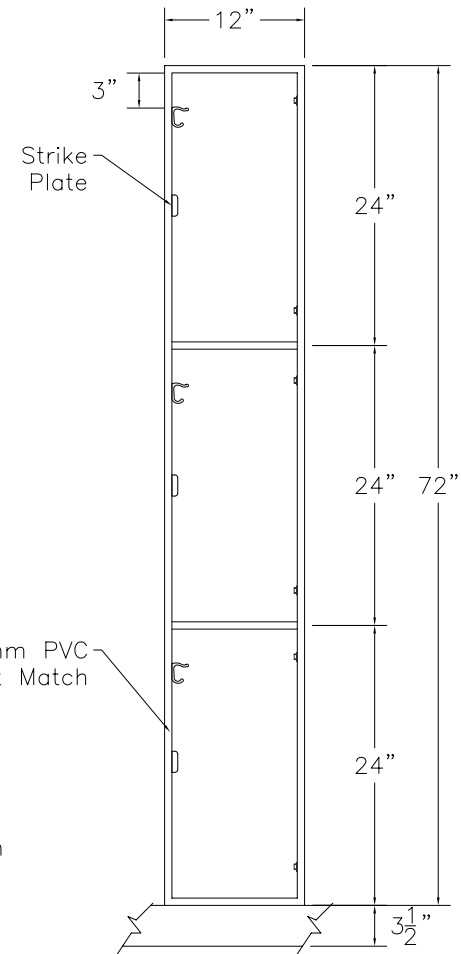

DOOR TYPE: Wilsonart Flush Panel Laminate
 STAIN/FINISH: Standard Line
 EDGE BAND: 2mm PVC Best Match
 LOCK TYPE: Five Pin Tumbler Keylock
 HARDWARE FINISH: Bright Chrome

FRONT ELEVATION

SECTION VIEW

FRONT ELEV.-DOOR REMOVED

CLASSIC WOODWORKING, LLC

8160 SW JACKTOWN ROAD, BEAVERTON, OR 97007

P: (503) 692-0800 F: (503) 692-7070

JRHOLLMAN@CLASSICWOODWORKING.COM

Model "C-3" – Triple Tier Locker Frame
 12"wide x 20"depth x 24"/72"height

DATE:
2/23/14

DRAWN BY:
JRH

APPROVED BY:

JOB #:

SCALE:
3/4"=12"

PAGE:
1 OF 1