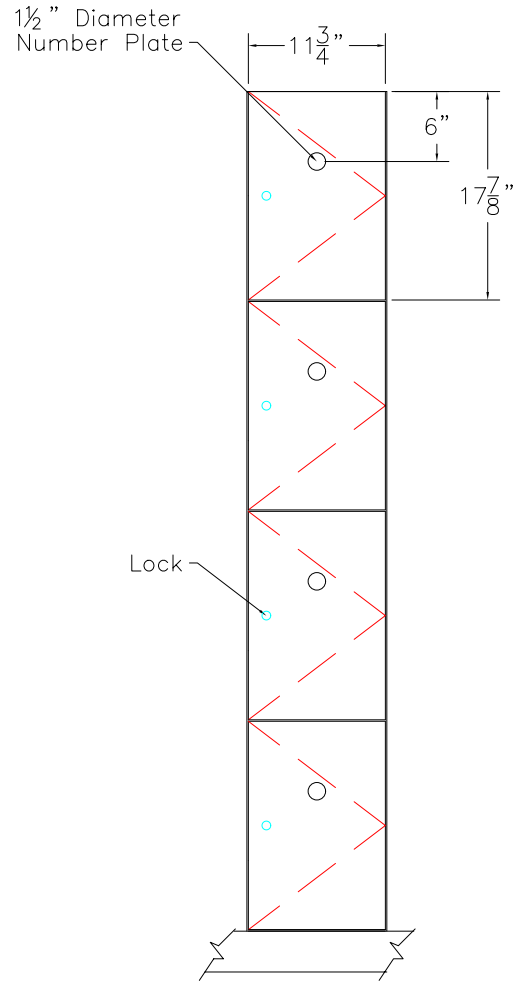

DOOR TYPE: Wilsonart Flush Panel Laminate  
 STAIN/FINISH: Standard Line  
 EDGE BAND: 2mm PVC Best Match  
 LOCK TYPE: Five Pin Tumbler Keylock  
 HARDWARE FINISH: Bright Chrome

FRONT ELEVATION

SECTION VIEW

FRONT ELEV.-DOOR REMOVED

**CLASSIC WOODWORKING, LLC**  
 8160 SW JACKTOWN ROAD, BEAVERTON, OR 97007  
 P: (503) 692-0800 F: (503) 692-7070  
 JRHOLLMAN@CLASSICWOODWORKING.COM

Model "D-4" – Four Tier Locker Frame  
 12"wide x 20"depth x 18"/72"height

DATE: 2/23/14	DRAWN BY: JRH	APPROVED BY:
JOB #:		
SCALE: 3/4"=12"		PAGE: 1 OF 1