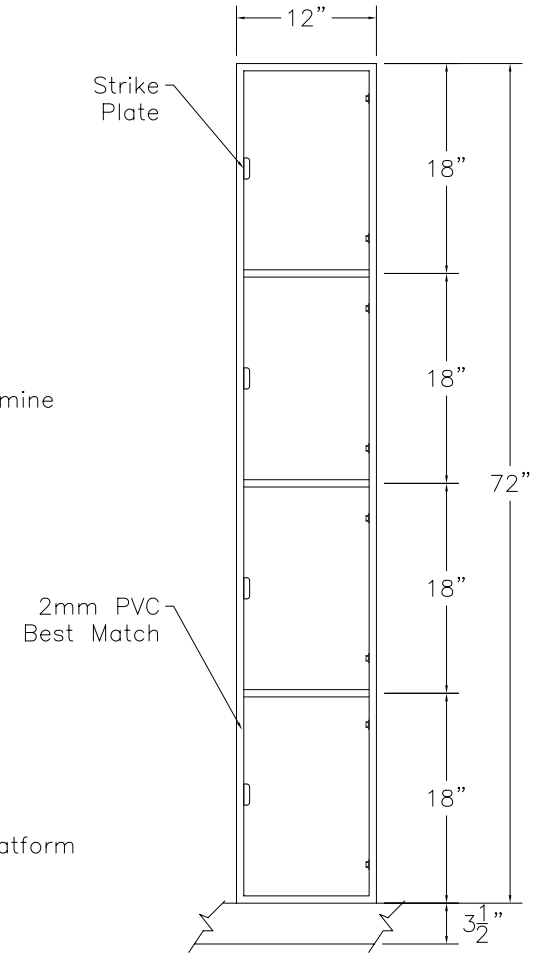

DOOR TYPE: Wilsonart Flush Panel Laminate  
 STAIN/FINISH: Standard Line  
 EDGE BAND: 2mm PVC Best Match  
 LOCK TYPE: Five Pin Tumbler Keylock  
 HARDWARE FINISH: Bright Chrome

FRONT ELEVATION

SECTION VIEW

FRONT ELEV.-DOOR REMOVED

**CLASSIC WOODWORKING, LLC**  
 8160 SW JACKTOWN ROAD, BEAVERTON, OR 97007  
 P: (503) 692-0800 F: (503) 692-7070  
 JRHOLLMAN@CLASSICWOODWORKING.COM

Model "D-4" – Four Tier Locker Frame  
 12"wide x 20"depth x 18"/72"height

DATE: 2/23/14	DRAWN BY: JRH	APPROVED BY:
JOB #:		
SCALE: 3/4"=12"		PAGE: 1 OF 1