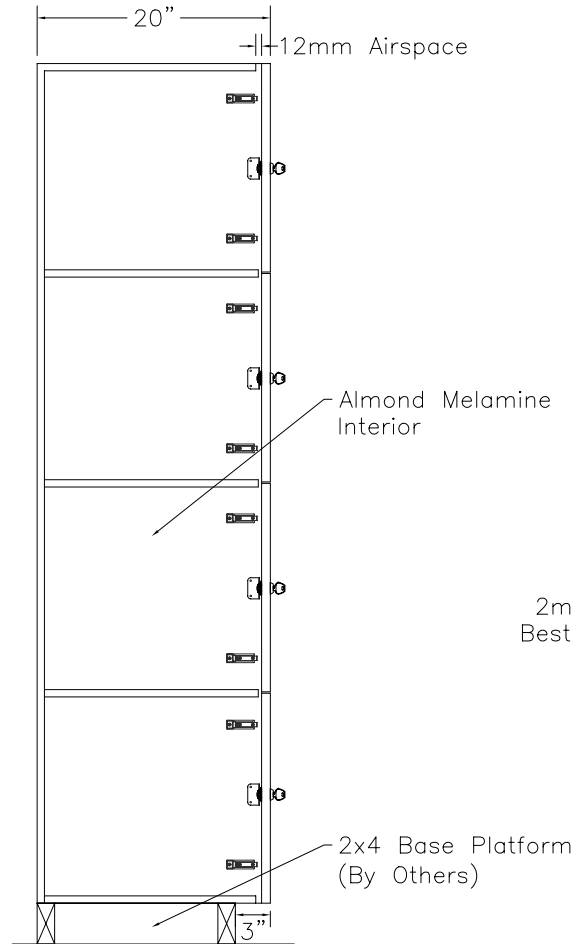

DOOR TYPE: Wilsonart Flush Panel Laminate  
 STAIN/FINISH: Standard Line  
 EDGE BAND: 2mm PVC Best Match  
 LOCK TYPE: Five Pin Tumbler Keylock  
 HARDWARE FINISH: Bright Chrome

FRONT ELEVATION

SECTION VIEW

FRONT ELEV.-DOOR REMOVED

**CLASSIC WOODWORKING, LLC**  
 8160 SW JACKTOWN ROAD, BEAVERTON, OR 97007  
 P: (503) 692-0800 F: (503) 692-7070  
 JRHOLLMAN@CLASSICWOODWORKING.COM

Model "D-4" – Four Tier Locker Frame  
 12"wide x 20"depth x 18"/72"height

DATE: 2/23/14	DRAWN BY: JRH	APPROVED BY:
JOB #:		
SCALE: 3/4"=12"		PAGE: 1 OF 1