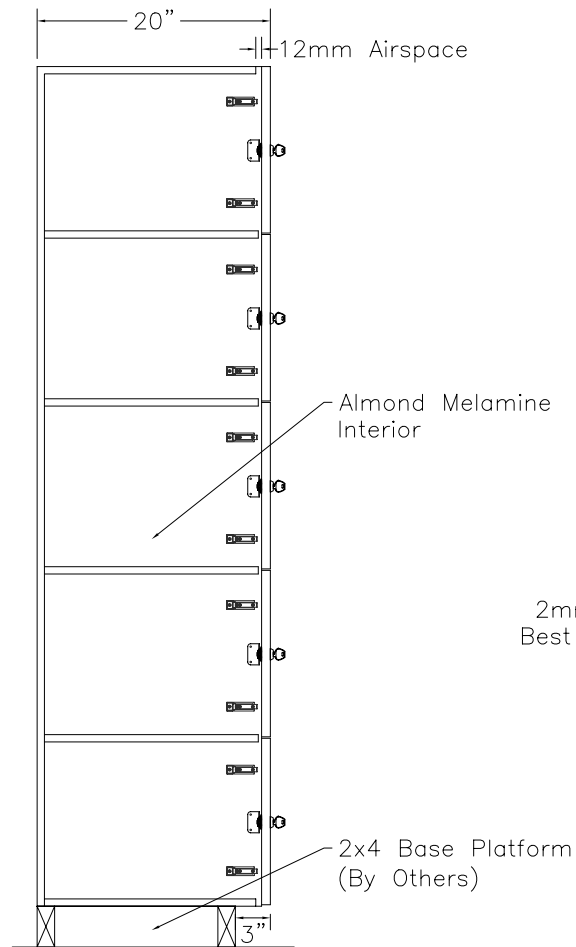

DOOR TYPE: Wilsonart Flush Panel Laminate
 STAIN/FINISH: Standard Line
 EDGE BAND: 2mm PVC Best Match
 LOCK TYPE: Five Pin Tumbler Keylock
 HARDWARE FINISH: Bright Chrome

FRONT ELEVATION

SECTION VIEW

FRONT ELEV.-DOOR REMOVED

CLASSIC WOODWORKING, LLC
 8160 SW JACKTOWN ROAD, BEAVERTON, OR 97007
 P: (503) 692-0800 F: (503) 692-7070
 JRHOLLMAN@CLASSICWOODWORKING.COM

Model "E-5" – Five Tier Locker Frame
 12" wide x 20" depth x 14.4"/72" height

DATE:
2/23/14
JOB #:
SCALE:
3/4"=12"

DRAWN BY:
JRH

APPROVED BY:
PAGE:
1 OF 1