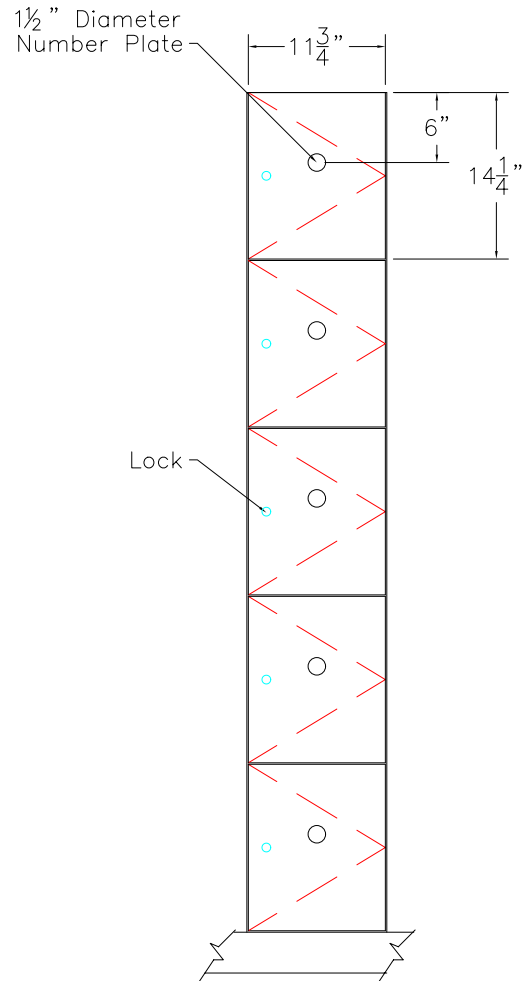

DOOR TYPE: Wilsonart Flush Panel Laminate
 STAIN/FINISH: Standard Line
 EDGE BAND: 2mm PVC Best Match
 LOCK TYPE: Five Pin Tumbler Keylock
 HARDWARE FINISH: Bright Chrome

FRONT ELEVATION

SECTION VIEW

FRONT ELEV.-DOOR REMOVED

CLASSIC WOODWORKING, LLC
 8160 SW JACKTOWN ROAD, BEAVERTON, OR 97007
 P: (503) 692-0800 F: (503) 692-7070
 JRHOLLMAN@CLASSICWOODWORKING.COM

Model "E-5" – Five Tier Locker Frame
 12" wide x 20" depth x 14.4"/72" height

DATE:
2/23/14
JOB #:
SCALE:
3/4"=12"

DRAWN BY:
JRH

APPROVED BY:
PAGE:
1 OF 1