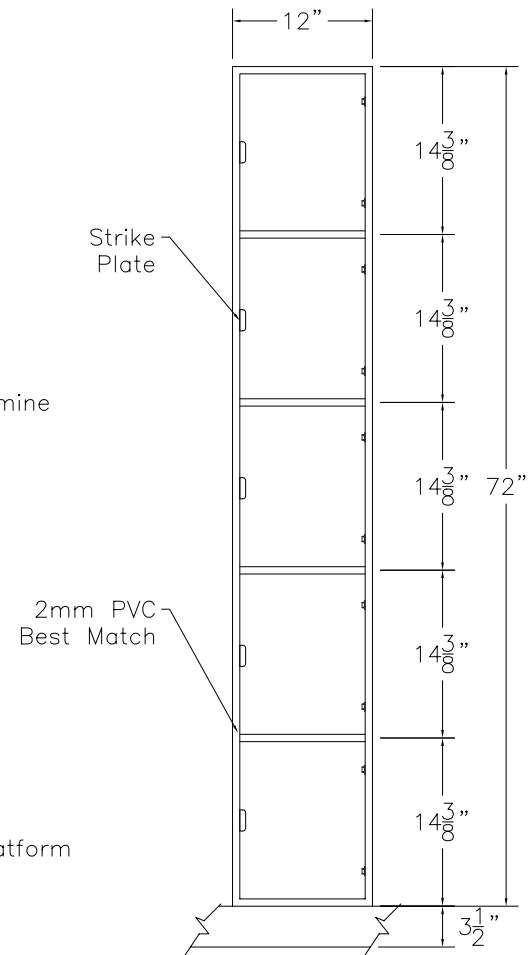

DOOR TYPE: Wilsonart Flush Panel Laminate
 STAIN/FINISH: Standard Line
 EDGE BAND: 2mm PVC Best Match
 LOCK TYPE: Five Pin Tumbler Keylock
 HARDWARE FINISH: Bright Chrome

FRONT ELEVATION

SECTION VIEW

FRONT ELEV.-DOOR REMOVED

CLASSIC WOODWORKING, LLC
 8160 SW JACKTOWN ROAD, BEAVERTON, OR 97007
 P: (503) 692-0800 F: (503) 692-7070
 JRHOLLMAN@CLASSICWOODWORKING.COM

Model "E-5" – Five Tier Locker Frame
 12" wide x 20" depth x 14.4"/72" height

DATE:
2/23/14
JOB #:
SCALE:
3/4"=12"

DRAWN BY:
JRH

APPROVED BY:
PAGE:
1 OF 1