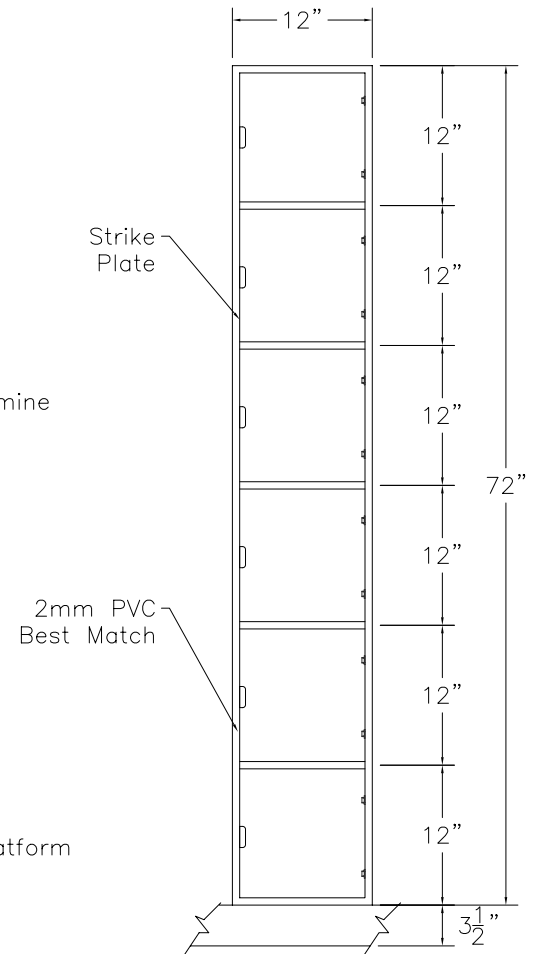

DOOR TYPE: Wilsonart Flush Panel Laminate  
 STAIN/FINISH: Standard Line  
 EDGE BAND: 2mm PVC Best Match  
 LOCK TYPE: Five Pin Tumbler Keylock  
 HARDWARE FINISH: Bright Chrome

FRONT ELEVATION

SECTION VIEW

FRONT ELEV.-DOOR REMOVED

**CLASSIC WOODWORKING, LLC**  
 8160 SW JACKTOWN ROAD, BEAVERTON, OR 97007  
 P: (503) 692-0800 F: (503) 692-7070  
 JRHOLLMAN@CLASSICWOODWORKING.COM

Model "F-6" - Six Tier Locker Frame  
 12"wide x 20"depth x 12"/72"height

DATE: 2/23/14	DRAWN BY: JRH	APPROVED BY:
JOB #:		
SCALE: 3/4"=12"		PAGE: 1 OF 1