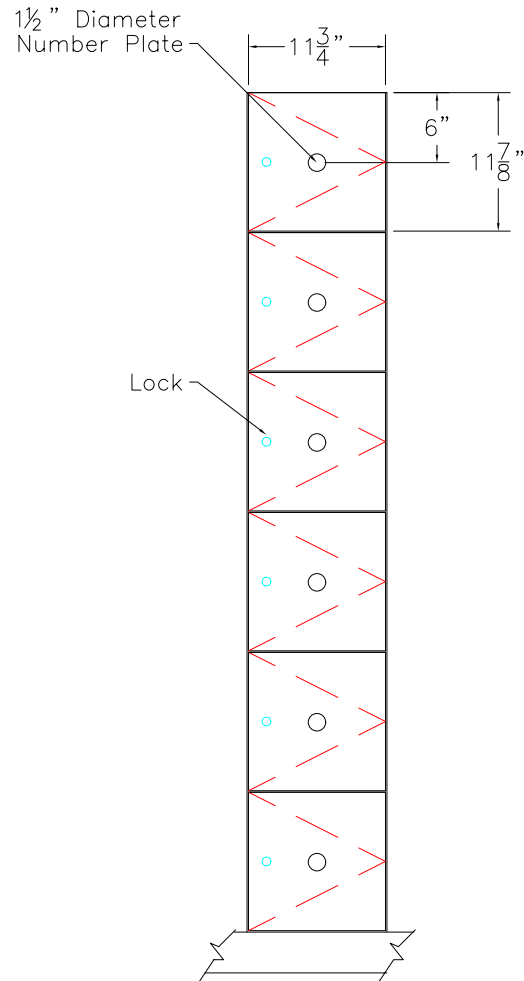

DOOR TYPE: Wilsonart Flush Panel Laminate  
 STAIN/FINISH: Standard Line  
 EDGE BAND: 2mm PVC Best Match  
 LOCK TYPE: Five Pin Tumbler Keylock  
 HARDWARE FINISH: Bright Chrome

FRONT ELEVATION

SECTION VIEW

FRONT ELEV.-DOOR REMOVED

**CLASSIC WOODWORKING, LLC**  
 8160 SW JACKTOWN ROAD, BEAVERTON, OR 97007  
 P: (503) 692-0800 F: (503) 692-7070  
 JRHOLLMAN@CLASSICWOODWORKING.COM

Model "F-6" - Six Tier Locker Frame  
 12"wide x 20"depth x 12"/72"height

DATE: 2/23/14	DRAWN BY: JRH	APPROVED BY:
JOB #:		
SCALE: 3/4"=12"		PAGE: 1 OF 1