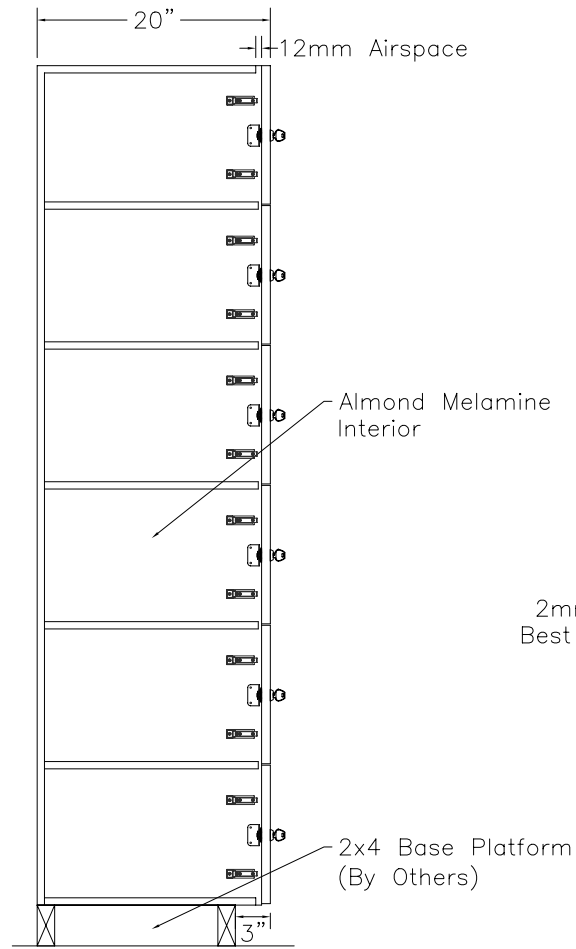

DOOR TYPE: Wilsonart Flush Panel Laminate  
 STAIN/FINISH: Standard Line  
 EDGE BAND: 2mm PVC Best Match  
 LOCK TYPE: Five Pin Tumbler Keylock  
 HARDWARE FINISH: Bright Chrome

FRONT ELEVATION

SECTION VIEW

FRONT ELEV.-DOOR REMOVED

**CLASSIC WOODWORKING, LLC**  
 8160 SW JACKTOWN ROAD, BEAVERTON, OR 97007  
 P: (503) 692-0800 F: (503) 692-7070  
 JRHOLLMAN@CLASSICWOODWORKING.COM

Model "F-6" - Six Tier Locker Frame  
 12"wide x 20"depth x 12"/72"height

DATE: 2/23/14	DRAWN BY: JRH	APPROVED BY:
JOB #:		
SCALE: 3/4"=12"		PAGE: 1 OF 1