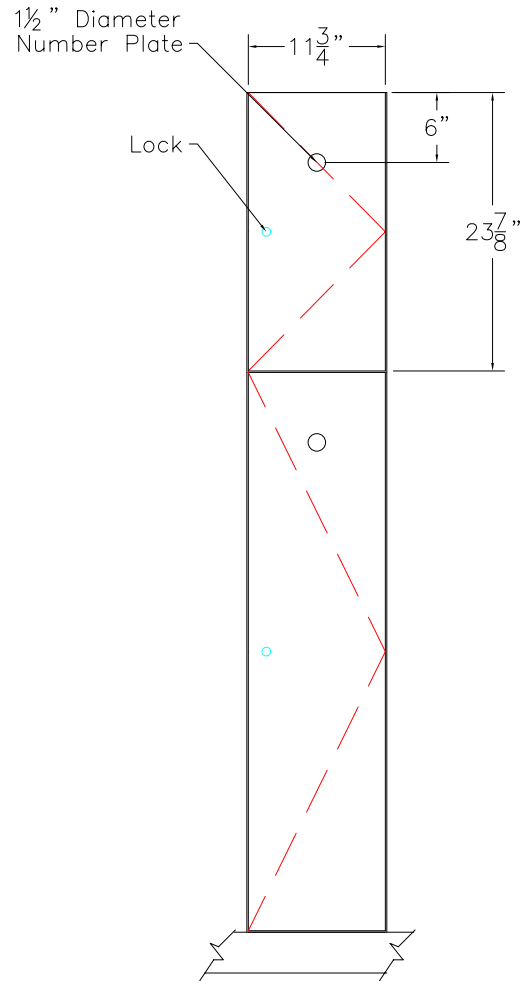

DOOR TYPE: Wilsonart Flush Panel Laminate
 STAIN/FINISH: Standard Line
 EDGE BAND: 2mm PVC Best Match
 LOCK TYPE: Five Pin Tumbler Keylock
 HARDWARE FINISH: Bright Chrome

FRONT ELEVATION

SECTION VIEW

FRONT ELEV.-DOOR REMOVED

CLASSIC WOODWORKING, LLC

8160 SW JACKTOWN ROAD, BEAVERTON, OR 97007

P: (503) 692-0800 F: (503) 692-7070

JRHOLLMAN@CLASSICWOODWORKING.COM

Model "G-2" – Double Tier Locker Frame
 12"wide x 20"depth x 48"/72"height

DATE:
2/23/14

JOB #:

SCALE:
3/4"=12"

DRAWN BY:
JRH

APPROVED BY:

PAGE:
1 OF 1