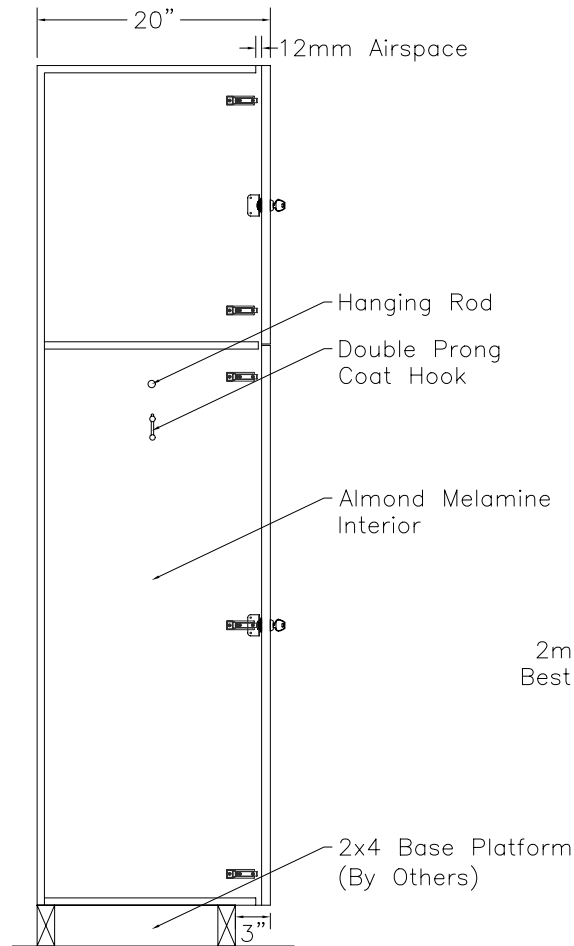

DOOR TYPE: Wilsonart Flush Panel Laminate
 STAIN/FINISH: Standard Line
 EDGE BAND: 2mm PVC Best Match
 LOCK TYPE: Five Pin Tumbler Keylock
 HARDWARE FINISH: Bright Chrome

FRONT ELEVATION

SECTION VIEW

FRONT ELEV.-DOOR REMOVED

CLASSIC WOODWORKING, LLC

8160 SW JACKTOWN ROAD, BEAVERTON, OR 97007

P: (503) 692-0800 F: (503) 692-7070

JRHOLLMAN@CLASSICWOODWORKING.COM

Model "G-2" – Double Tier Locker Frame
 12"wide x 20"depth x 48"/72"height

DATE:
2/23/14

JOB #:

SCALE:
3/4"=12"

DRAWN BY:
JRH

APPROVED BY:

PAGE:
1 OF 1