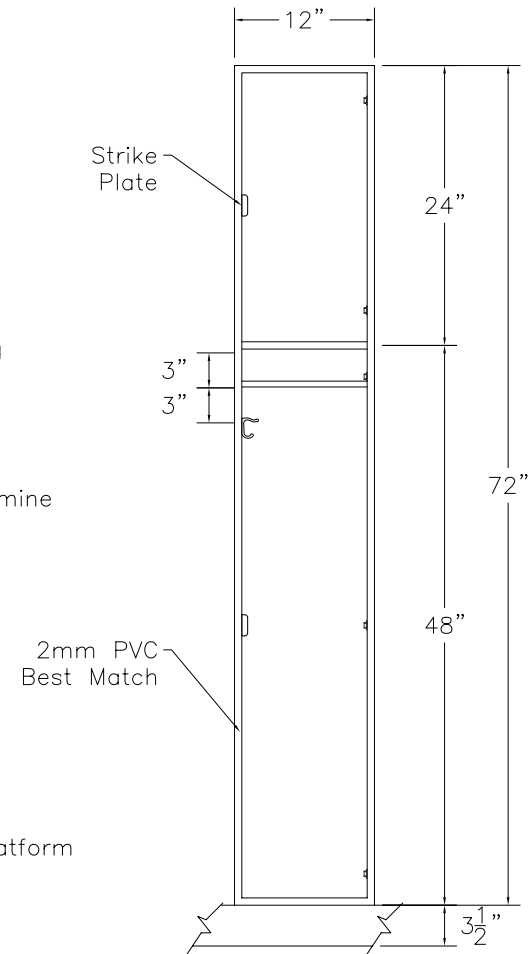

DOOR TYPE: Wilsonart Flush Panel Laminate
 STAIN/FINISH: Standard Line
 EDGE BAND: 2mm PVC Best Match
 LOCK TYPE: Five Pin Tumbler Keylock
 HARDWARE FINISH: Bright Chrome

FRONT ELEVATION

SECTION VIEW

FRONT ELEV.-DOOR REMOVED

CLASSIC WOODWORKING, LLC

8160 SW JACKTOWN ROAD, BEAVERTON, OR 97007

P: (503) 692-0800 F: (503) 692-7070

JRHOLLMAN@CLASSICWOODWORKING.COM

Model "G-2" – Double Tier Locker Frame
 12"wide x 20"depth x 48"/72"height

DATE:
2/23/14

JOB #:

SCALE:
3/4"=12"

DRAWN BY:
JRH

APPROVED BY:

PAGE:
1 OF 1