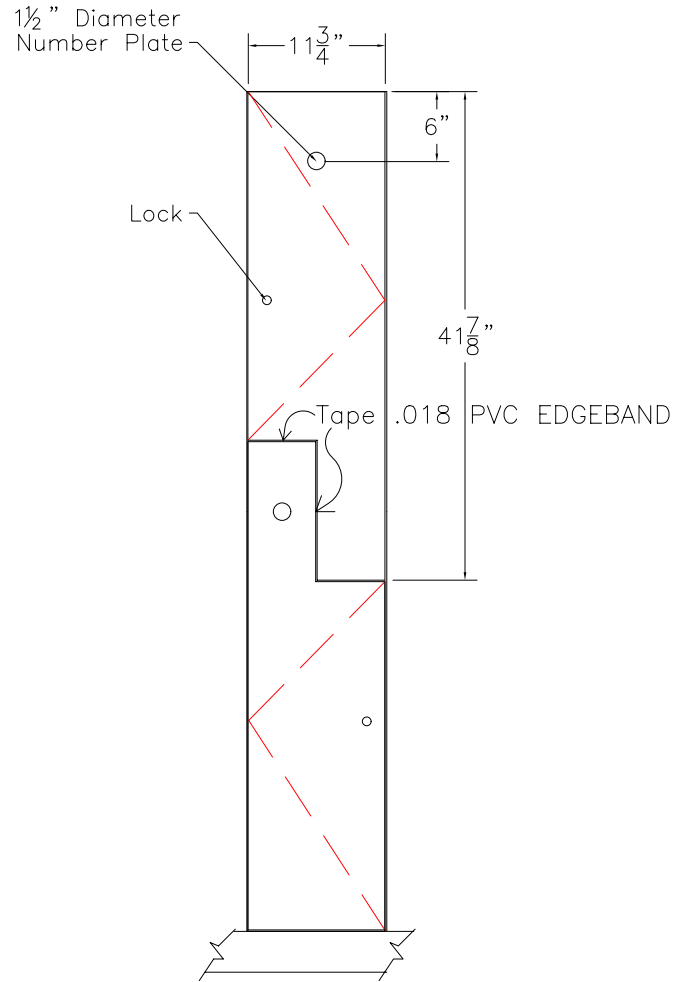

DOOR TYPE: Wilsonart Flush Panel Laminate
 STAIN/FINISH: Standard Line
 EDGE BAND: 2mm PVC Best Match
 LOCK TYPE: Five Pin Tumbler Keylock
 HARDWARE FINISH: Bright Chrome

FRONT ELEVATION

SECTION VIEW

FRONT ELEV.-DOOR REMOVED

CLASSIC WOODWORKING, LLC

8160 SW JACKTOWN ROAD, BEAVERTON, OR 97007

P: (503) 692-0800 F: (503) 692-7070

JRHOLLMAN@CLASSICWOODWORKING.COM

Model "Z-2" - Double Tier Locker
 12"wide x 20"depth x 42"/72"height

DATE:
2/23/14

JOB #:

SCALE:
3/4"=12"

DRAWN BY:
JRH

APPROVED BY:

PAGE:
1 OF 1