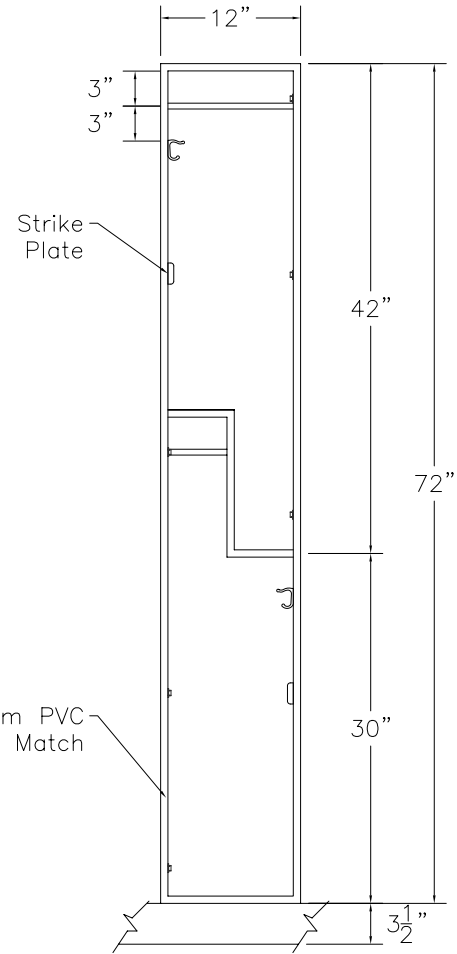

DOOR TYPE: Wilsonart Flush Panel Laminate
 STAIN/FINISH: Standard Line
 EDGE BAND: 2mm PVC Best Match
 LOCK TYPE: Five Pin Tumbler Keylock
 HARDWARE FINISH: Bright Chrome

FRONT ELEVATION

SECTION VIEW

FRONT ELEV.-DOOR REMOVED

CLASSIC WOODWORKING, LLC

8160 SW JACKTOWN ROAD, BEAVERTON, OR 97007

P: (503) 692-0800 F: (503) 692-7070

JRHOLLMAN@CLASSICWOODWORKING.COM

Model "Z-2" - Double Tier Locker
 12"wide x 20"depth x 42"/72"height

DATE:
2/23/14

JOB #:

SCALE:
3/4"=12"

DRAWN BY:
JRH

APPROVED BY:

PAGE:
1 OF 1