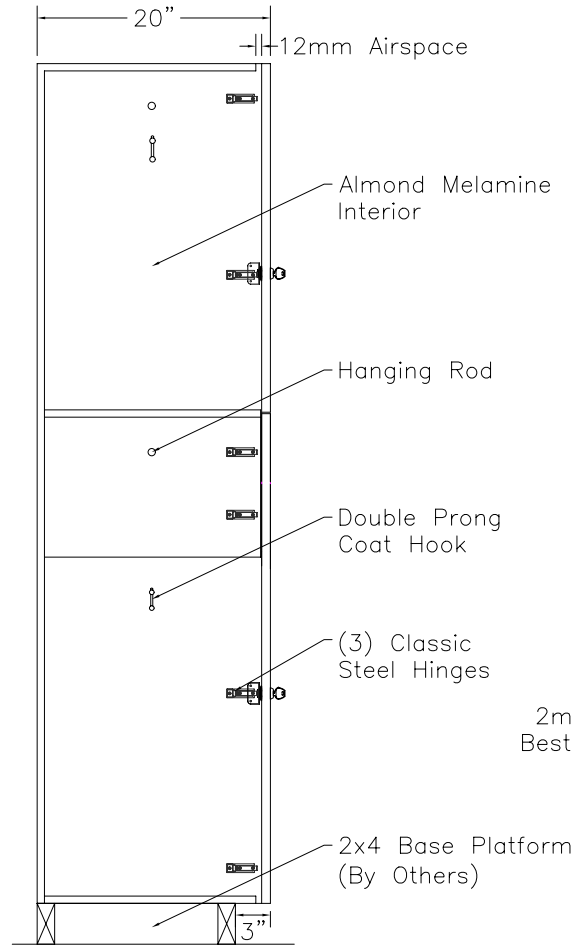

DOOR TYPE: Wilsonart Flush Panel Laminate
 STAIN/FINISH: Standard Line
 EDGE BAND: 2mm PVC Best Match
 LOCK TYPE: Five Pin Tumbler Keylock
 HARDWARE FINISH: Bright Chrome

FRONT ELEVATION

SECTION VIEW

FRONT ELEV.-DOOR REMOVED

CLASSIC WOODWORKING, LLC

8160 SW JACKTOWN ROAD, BEAVERTON, OR 97007

P: (503) 692-0800 F: (503) 692-7070

JRHOLLMAN@CLASSICWOODWORKING.COM

Model "Z-2" - Double Tier Locker
 12"wide x 20"depth x 42"/72"height

DATE:
2/23/14

JOB #:

SCALE:
3/4"=12"

DRAWN BY:
JRH

APPROVED BY:

PAGE:
1 OF 1