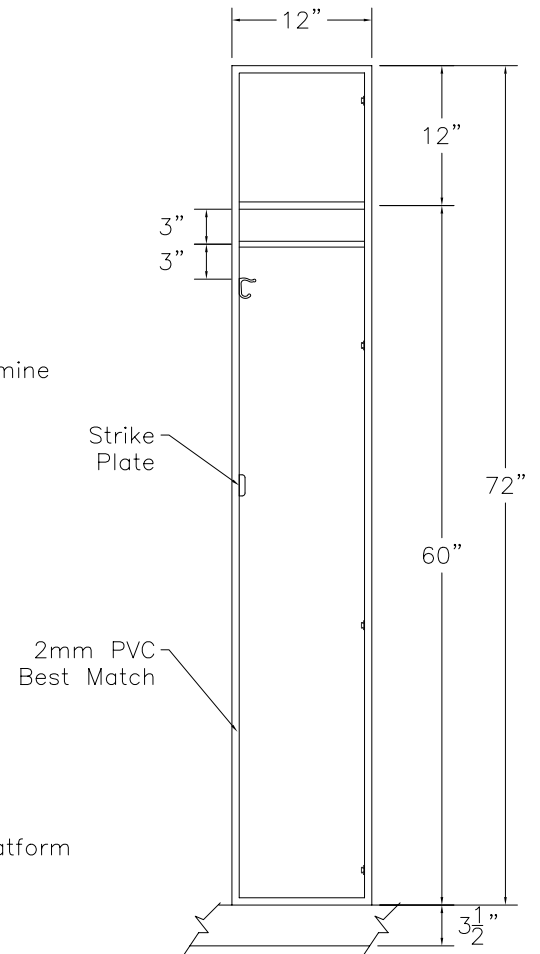

DOOR TYPE: PS Maple Veneer Raised Panel Louver (Top & Bottom)
 STAIN/FINISH: Standard Line
 EDGE BAND: 2mm PVC Best Match
 LOCK TYPE: Five Pin Tumbler Keylock
 HARDWARE FINISH: Bright Chrome

FRONT ELEVATION

SECTION VIEW

FRONT ELEV.-DOOR REMOVED

CLASSIC WOODWORKING, LLC
 8160 SW JACKTOWN ROAD, BEAVERTON, OR 97007
 P: (503) 692-0800 F: (503) 692-7070
 JRHOLLMAN@CLASSICWOODWORKING.COM

Model "A-1" – Single Tier Locker
 12"wide x 20"depth x 72"height

DATE: 2/23/14	DRAWN BY: JRH	APPROVED BY:
JOB #:		
SCALE: 3/4"=12"		PAGE: 1 OF 1