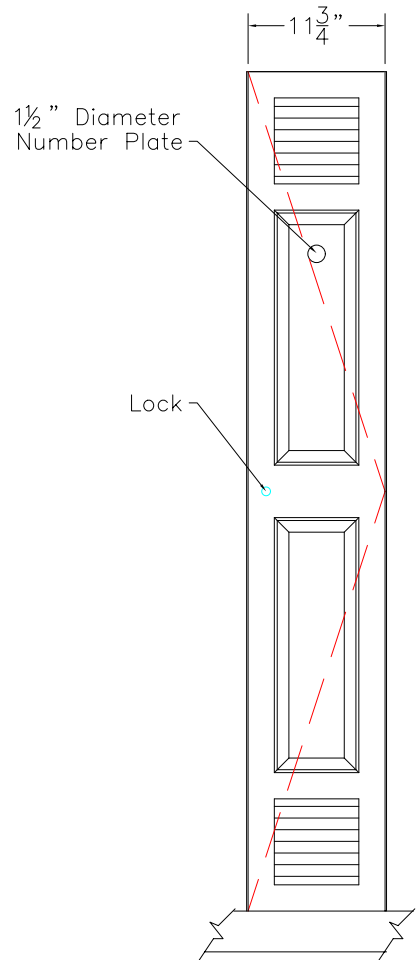

DOOR TYPE: PS Maple Veneer Raised Panel Louver (Top & Bottom)
 STAIN/FINISH: Standard Line
 EDGE BAND: 2mm PVC Best Match
 LOCK TYPE: Five Pin Tumbler Keylock
 HARDWARE FINISH: Bright Chrome

FRONT ELEVATION

SECTION VIEW

FRONT ELEV.-DOOR REMOVED

CLASSIC WOODWORKING, LLC
 8160 SW JACKTOWN ROAD, BEAVERTON, OR 97007
 P: (503) 692-0800 F: (503) 692-7070
 JRHOLLMAN@CLASSICWOODWORKING.COM

Model "A-1" – Single Tier Locker
 12"wide x 20"depth x 72"height

DATE: 2/23/14	DRAWN BY: JRH	APPROVED BY:
JOB #:		
SCALE: 3/4"=12"		PAGE: 1 OF 1