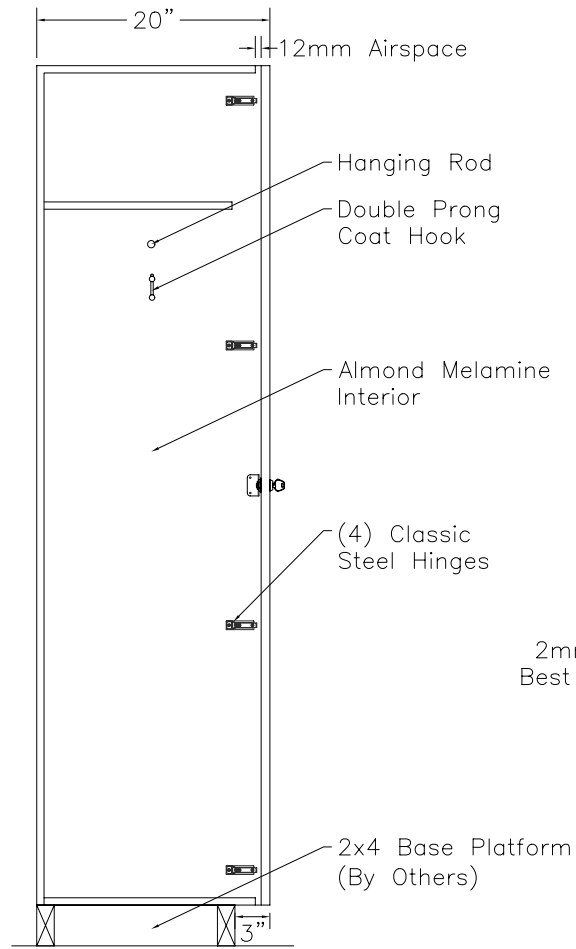

DOOR TYPE: PS Maple Veneer Raised Panel Louver (Top & Bottom)
 STAIN/FINISH: Standard Line
 EDGE BAND: 2mm PVC Best Match
 LOCK TYPE: Five Pin Tumbler Keylock
 HARDWARE FINISH: Bright Chrome

FRONT ELEVATION

SECTION VIEW

FRONT ELEV.-DOOR REMOVED

CLASSIC WOODWORKING, LLC
 8160 SW JACKTOWN ROAD, BEAVERTON, OR 97007
 P: (503) 692-0800 F: (503) 692-7070
 JRHOLLMAN@CLASSICWOODWORKING.COM

Model "A-1" – Single Tier Locker
 12"wide x 20"depth x 72"height

DATE: 2/23/14	DRAWN BY: JRH	APPROVED BY:
JOB #:		
SCALE: 3/4"=12"		PAGE: 1 OF 1