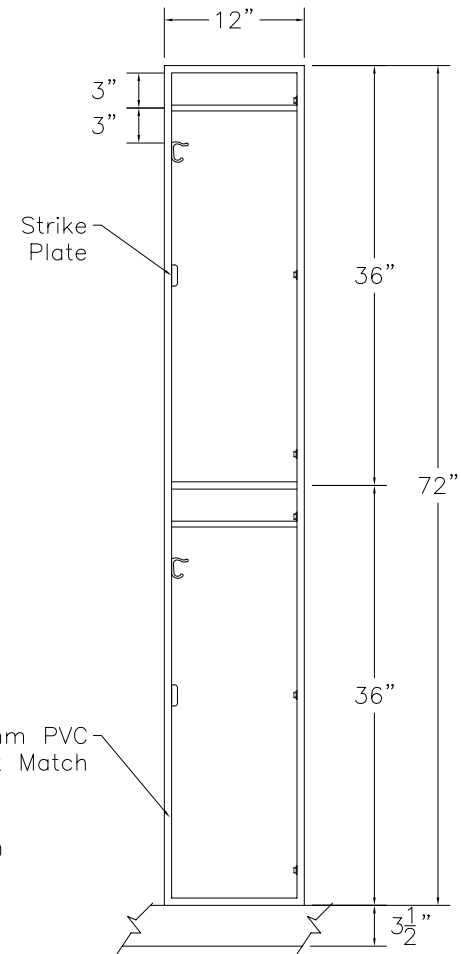

DOOR TYPE: PS Maple Veneer Raised Panel Louver (Top & Bottom)
 STAIN/FINISH: Standard Line
 EDGE BAND: 2mm PVC Best Match
 LOCK TYPE: Five Pin Tumbler Keylock
 HARDWARE FINISH: Bright Chrome

FRONT ELEVATION

SECTION VIEW

FRONT ELEV.-DOOR REMOVED

CLASSIC WOODWORKING, LLC
 8160 SW JACKTOWN ROAD, BEAVERTON, OR 97007
 P: (503) 692-0800 F: (503) 692-7070
 JRHOLLMAN@CLASSICWOODWORKING.COM

Model "B-2" - Double Tier Locker
 12"wide x 20"depth x 36"/72"height

DATE:
2/23/14
JOB #:
SCALE:
3/4"=12"

DRAWN BY:
JRH

APPROVED BY:
PAGE:
1 OF 1