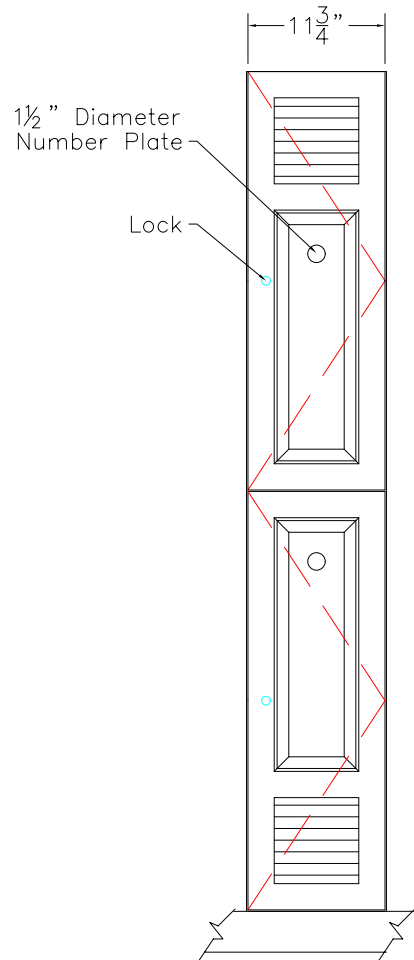

DOOR TYPE: PS Maple Veneer Raised Panel Louver (Top & Bottom)
 STAIN/FINISH: Standard Line
 EDGE BAND: 2mm PVC Best Match
 LOCK TYPE: Five Pin Tumbler Keylock
 HARDWARE FINISH: Bright Chrome

FRONT ELEVATION

SECTION VIEW

FRONT ELEV.-DOOR REMOVED

CLASSIC WOODWORKING, LLC
 8160 SW JACKTOWN ROAD, BEAVERTON, OR 97007
 P: (503) 692-0800 F: (503) 692-7070
 JRHOLLMAN@CLASSICWOODWORKING.COM

Model "B-2" - Double Tier Locker
 12"wide x 20"depth x 36"/72"height

DATE:
2/23/14
JOB #:
SCALE:
3/4"=12"

DRAWN BY:
JRH

APPROVED BY:
PAGE:
1 OF 1