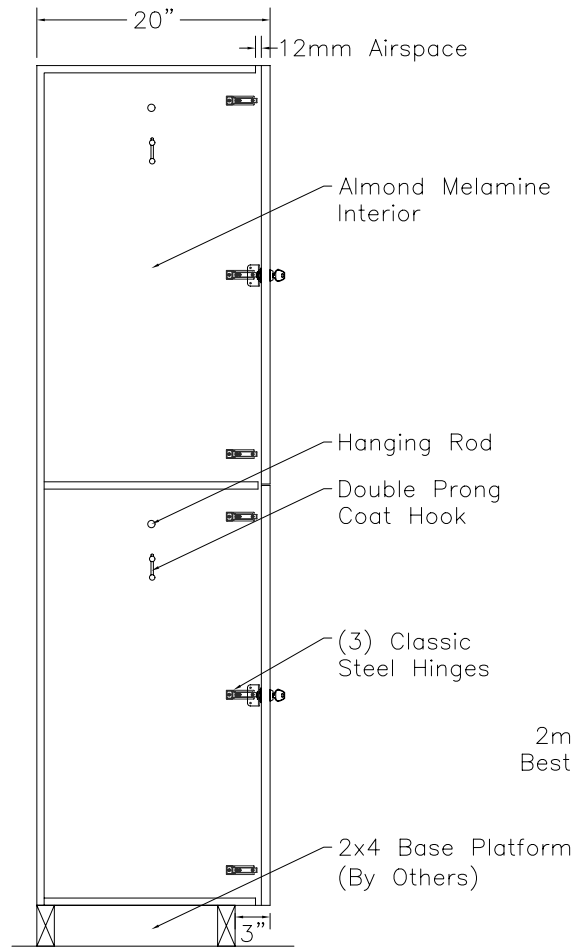

DOOR TYPE: PS Maple Veneer Raised Panel Louver (Top & Bottom)
 STAIN/FINISH: Standard Line
 EDGE BAND: 2mm PVC Best Match
 LOCK TYPE: Five Pin Tumbler Keylock
 HARDWARE FINISH: Bright Chrome

FRONT ELEVATION

SECTION VIEW

FRONT ELEV.-DOOR REMOVED

CLASSIC WOODWORKING, LLC
 8160 SW JACKTOWN ROAD, BEAVERTON, OR 97007
 P: (503) 692-0800 F: (503) 692-7070
 JRHOLLMAN@CLASSICWOODWORKING.COM

Model "B-2" - Double Tier Locker
 12"wide x 20"depth x 36"/72"height

DATE:
2/23/14
JOB #:
SCALE:
3/4"=12"

DRAWN BY:
JRH

APPROVED BY:
PAGE:
1 OF 1