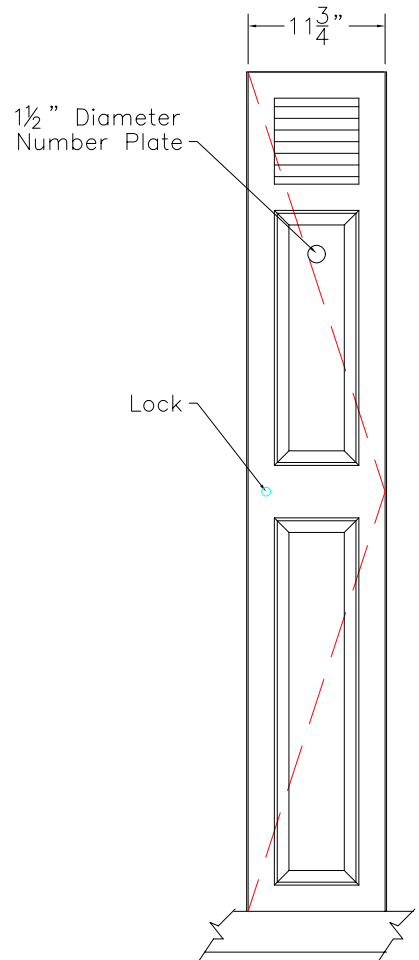

DOOR TYPE: PS Maple Veneer Raised Panel Louver (Top)
 STAIN/FINISH: Standard Line
 EDGE BAND: 2mm PVC Best Match
 LOCK TYPE: Five Pin Tumbler Keylock
 HARDWARE FINISH: Bright Chrome

FRONT ELEVATION

SECTION VIEW

FRONT ELEV.-DOOR REMOVED

CLASSIC WOODWORKING, LLC
 8160 SW JACKTOWN ROAD, BEAVERTON, OR 97007
 P: (503) 692-0800 F: (503) 692-7070
 JRHOLLMAN@CLASSICWOODWORKING.COM

Model "A-1" – Single Tier Locker
 12"wide x 20"depth x 72"height

DATE: 2/23/14	DRAWN BY: JRH	APPROVED BY:
JOB #:		
SCALE: 3/4"=12"		PAGE: 1 OF 1