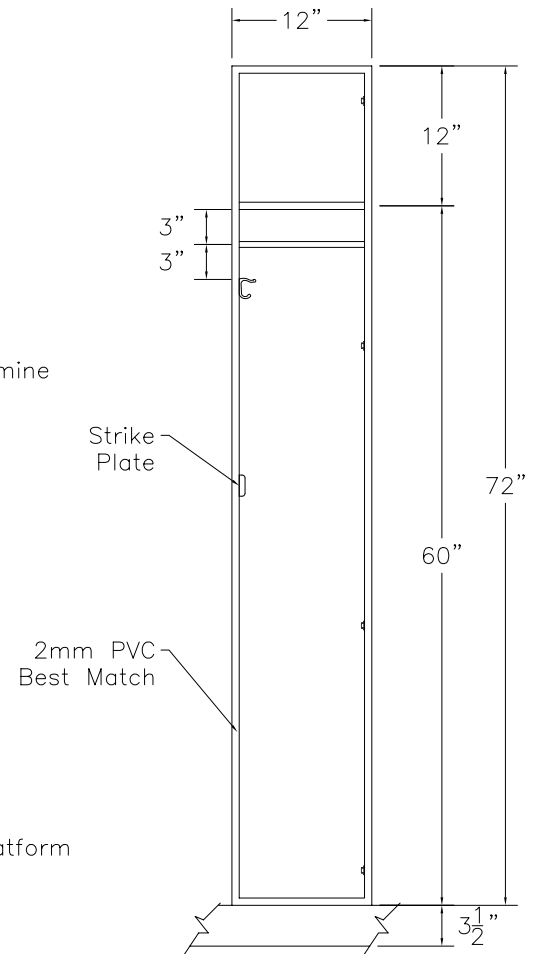

DOOR TYPE: PS Maple Veneer Raised Panel Louver (Top)
 STAIN/FINISH: Standard Line
 EDGE BAND: 2mm PVC Best Match
 LOCK TYPE: Five Pin Tumbler Keylock
 HARDWARE FINISH: Bright Chrome

FRONT ELEVATION

SECTION VIEW

FRONT ELEV.-DOOR REMOVED

CLASSIC WOODWORKING, LLC
 8160 SW JACKTOWN ROAD, BEAVERTON, OR 97007
 P: (503) 692-0800 F: (503) 692-7070
 JRHOLLMAN@CLASSICWOODWORKING.COM

Model "A-1" – Single Tier Locker
 12"wide x 20"depth x 72"height

DATE: 2/23/14	DRAWN BY: JRH	APPROVED BY:
JOB #:		
SCALE: 3/4"=12"		PAGE: 1 OF 1