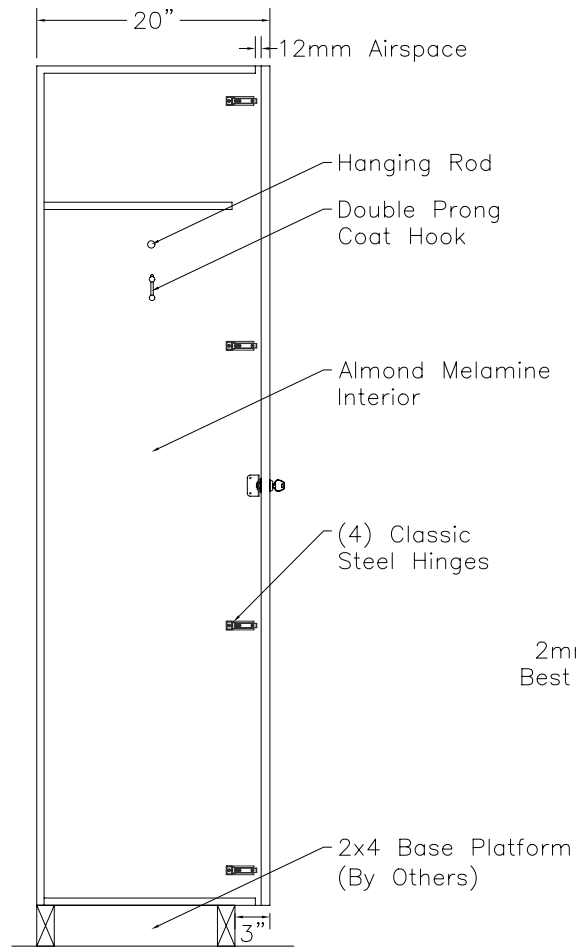

DOOR TYPE: PS Maple Veneer Raised Panel Louver (Top)
 STAIN/FINISH: Standard Line
 EDGE BAND: 2mm PVC Best Match
 LOCK TYPE: Five Pin Tumbler Keylock
 HARDWARE FINISH: Bright Chrome

FRONT ELEVATION

SECTION VIEW

FRONT ELEV.-DOOR REMOVED

CLASSIC WOODWORKING, LLC
 8160 SW JACKTOWN ROAD, BEAVERTON, OR 97007
 P: (503) 692-0800 F: (503) 692-7070
 JRHOLLMAN@CLASSICWOODWORKING.COM

Model "A-1" – Single Tier Locker
 12"wide x 20"depth x 72"height

DATE: 2/23/14	DRAWN BY: JRH	APPROVED BY:
JOB #:		
SCALE: 3/4"=12"		PAGE: 1 OF 1