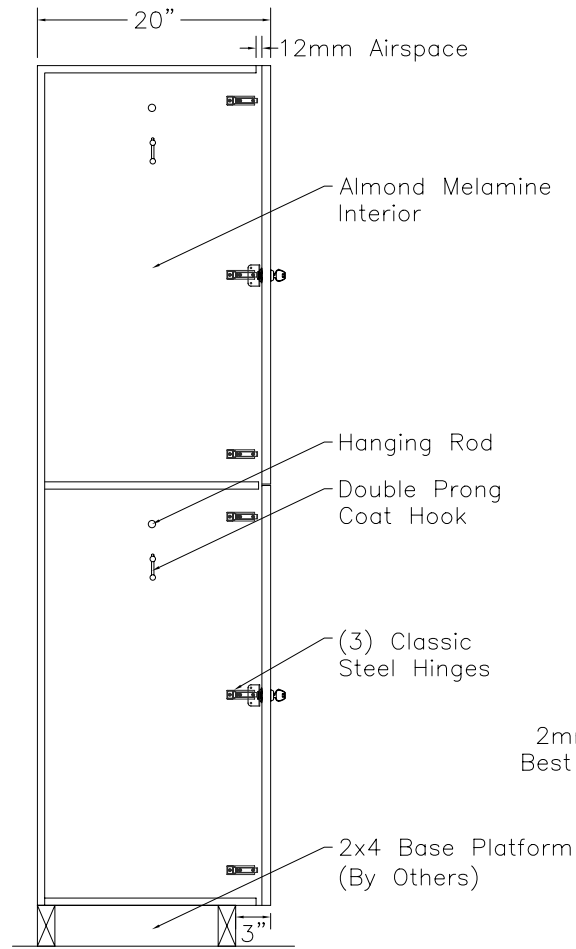

DOOR TYPE: PS Maple Veneer Raised Panel Louver (Top)
 STAIN/FINISH: Standard Line
 EDGE BAND: 2mm PVC Best Match
 LOCK TYPE: Five Pin Tumbler Keylock
 HARDWARE FINISH: Bright Chrome

FRONT ELEVATION

SECTION VIEW

FRONT ELEV.-DOOR REMOVED

CLASSIC WOODWORKING, LLC
 8160 SW JACKTOWN ROAD, BEAVERTON, OR 97007
 P: (503) 692-0800 F: (503) 692-7070
 JRHOLLMAN@CLASSICWOODWORKING.COM

Model "B-2" - Double Tier Locker
 12"wide x 20"depth x 36"/72"height

DATE: 2/23/14	DRAWN BY: JRH	APPROVED BY:
JOB #:		
SCALE: 3/4"=12"		PAGE: 1 OF 1