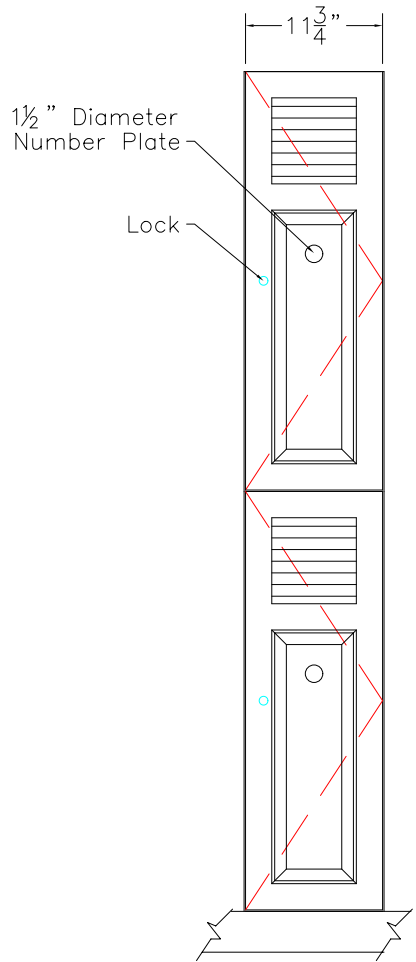

DOOR TYPE: PS Maple Veneer Raised Panel Louver (Top)
 STAIN/FINISH: Standard Line
 EDGE BAND: 2mm PVC Best Match
 LOCK TYPE: Five Pin Tumbler Keylock
 HARDWARE FINISH: Bright Chrome

FRONT ELEVATION

SECTION VIEW

FRONT ELEV.-DOOR REMOVED

CLASSIC WOODWORKING, LLC
 8160 SW JACKTOWN ROAD, BEAVERTON, OR 97007
 P: (503) 692-0800 F: (503) 692-7070
 JRHOLLMAN@CLASSICWOODWORKING.COM

Model "B-2" - Double Tier Locker
 12"wide x 20"depth x 36"/72"height

DATE: 2/23/14	DRAWN BY: JRH	APPROVED BY:
JOB #:		
SCALE: 3/4"=12"		PAGE: 1 OF 1