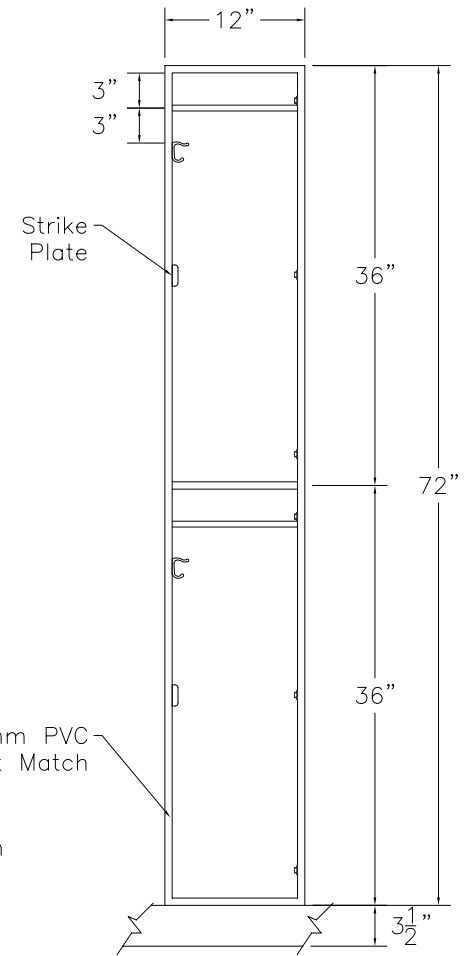

DOOR TYPE: PS Maple Veneer Raised Panel Louver (Top)
 STAIN/FINISH: Standard Line
 EDGE BAND: 2mm PVC Best Match
 LOCK TYPE: Five Pin Tumbler Keylock
 HARDWARE FINISH: Bright Chrome

FRONT ELEVATION

SECTION VIEW

FRONT ELEV.-DOOR REMOVED

CLASSIC WOODWORKING, LLC
 8160 SW JACKTOWN ROAD, BEAVERTON, OR 97007
 P: (503) 692-0800 F: (503) 692-7070
 JRHOLLMAN@CLASSICWOODWORKING.COM

Model "B-2" - Double Tier Locker
 12"wide x 20"depth x 36"/72"height

DATE: 2/23/14	DRAWN BY: JRH	APPROVED BY:
JOB #:		
SCALE: 3/4"=12"		PAGE: 1 OF 1