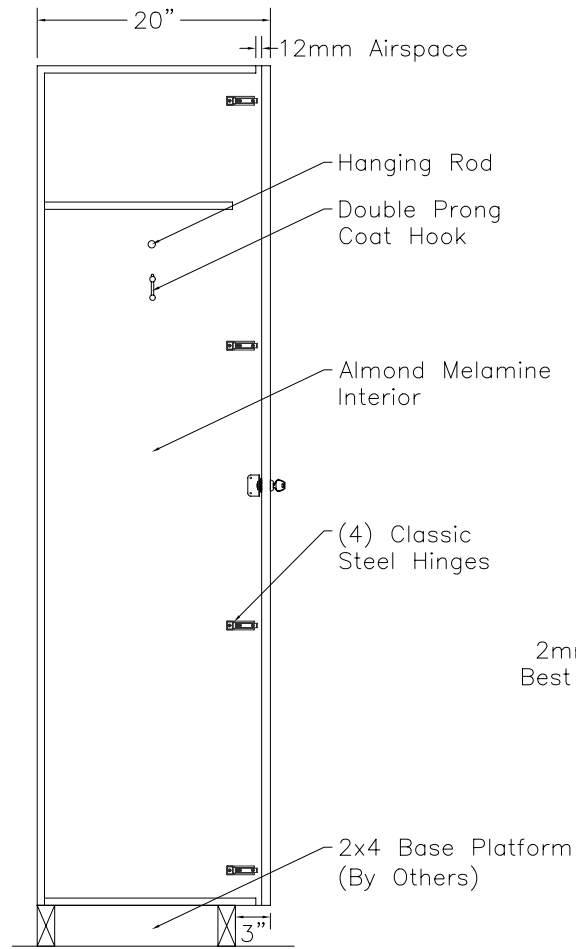

DOOR TYPE: PS Maple Veneer Raised Panel
 STAIN/FINISH: Standard Line
 EDGE BAND: 2mm PVC Best Match
 LOCK TYPE: Five Pin Tumbler Keylock
 HARDWARE FINISH: Bright Chrome

FRONT ELEVATION

SECTION VIEW

FRONT ELEV.-DOOR REMOVED

CLASSIC WOODWORKING, LLC
 8160 SW JACKTOWN ROAD, BEAVERTON, OR 97007
 P: (503) 692-0800 F: (503) 692-7070
 JRHOLLMAN@CLASSICWOODWORKING.COM

Model "A-1" – Single Tier Locker
 12"wide x 20"depth x 72"height

DATE: 2/23/14	DRAWN BY: JRH	APPROVED BY:
JOB #:		
SCALE: 3/4"=12"		PAGE: 1 OF 1