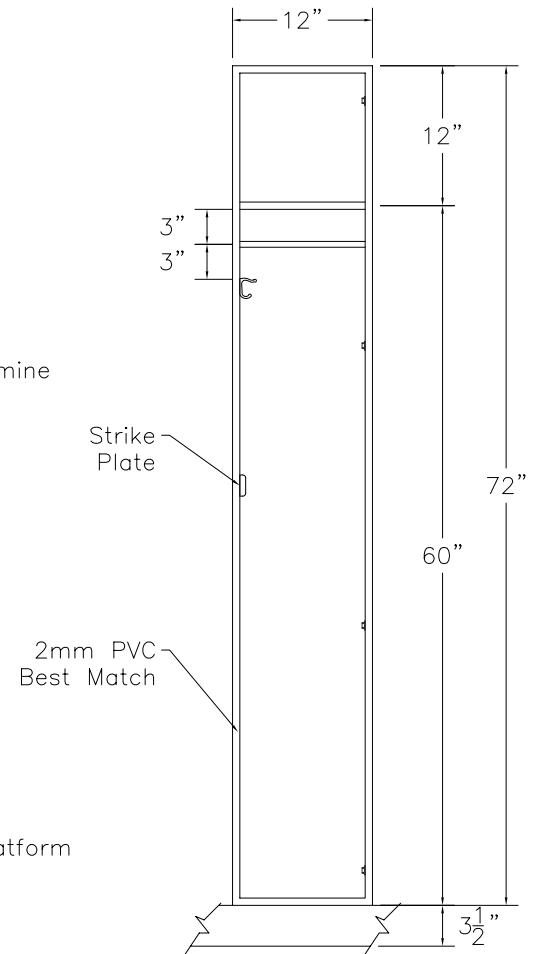

DOOR TYPE: PS Maple Veneer Raised Panel
 STAIN/FINISH: Standard Line
 EDGE BAND: 2mm PVC Best Match
 LOCK TYPE: Five Pin Tumbler Keylock
 HARDWARE FINISH: Bright Chrome

FRONT ELEVATION

SECTION VIEW

FRONT ELEV.-DOOR REMOVED

CLASSIC WOODWORKING, LLC
 8160 SW JACKTOWN ROAD, BEAVERTON, OR 97007
 P: (503) 692-0800 F: (503) 692-7070
 JRHOLLMAN@CLASSICWOODWORKING.COM

Model "A-1" – Single Tier Locker
 12"wide x 20"depth x 72"height

DATE: 2/23/14	DRAWN BY: JRH	APPROVED BY:
JOB #:		
SCALE: 3/4"=12"		PAGE: 1 OF 1