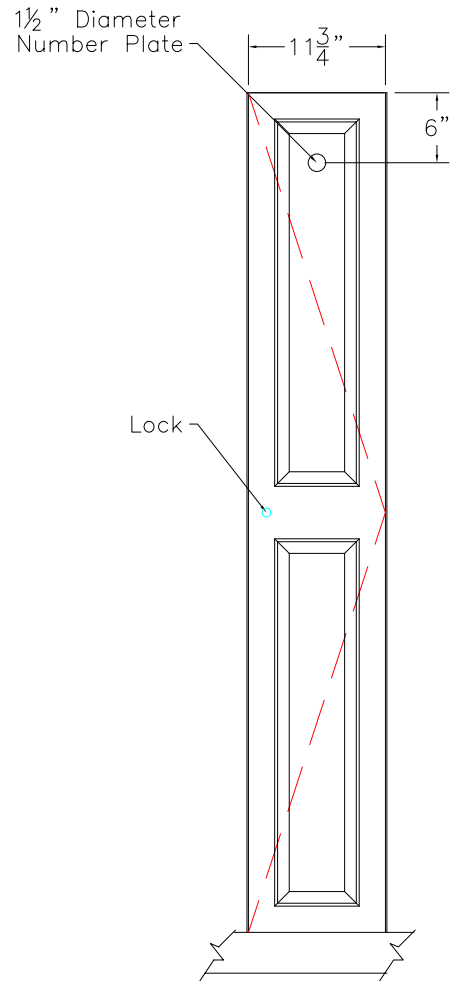

DOOR TYPE: PS Maple Veneer Raised Panel
 STAIN/FINISH: Standard Line
 EDGE BAND: 2mm PVC Best Match
 LOCK TYPE: Five Pin Tumbler Keylock
 HARDWARE FINISH: Bright Chrome

FRONT ELEVATION

SECTION VIEW

FRONT ELEV.-DOOR REMOVED

CLASSIC WOODWORKING, LLC
 8160 SW JACKTOWN ROAD, BEAVERTON, OR 97007
 P: (503) 692-0800 F: (503) 692-7070
 JRHOLLMAN@CLASSICWOODWORKING.COM

Model "A-1" – Single Tier Locker
 12"wide x 20"depth x 72"height

DATE: 2/23/14	DRAWN BY: JRH	APPROVED BY:
JOB #:		
SCALE: 3/4"=12"		PAGE: 1 OF 1