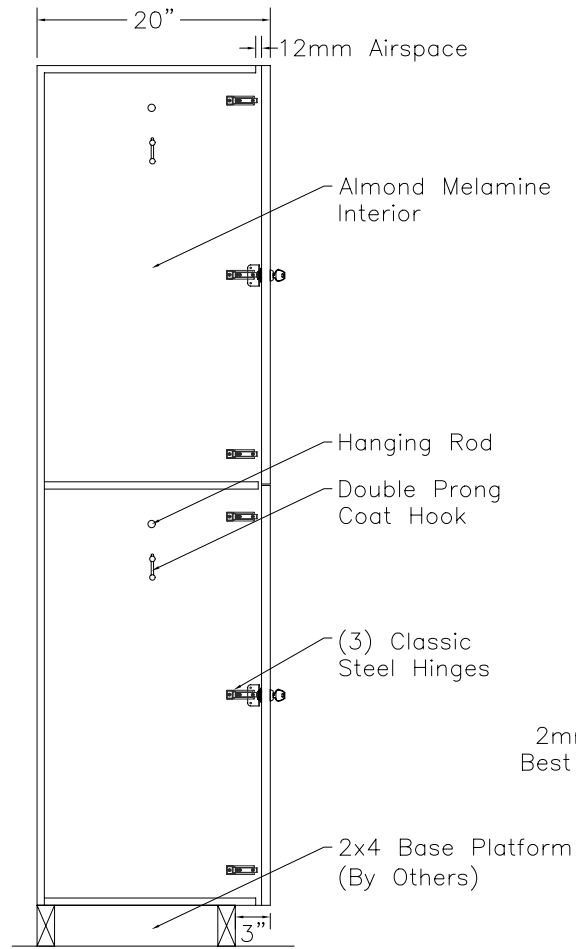

DOOR TYPE: PS Maple Veneer Raised Panel
 STAIN/FINISH: Standard Line
 EDGE BAND: 2mm PVC Best Match
 LOCK TYPE: Five Pin Tumbler Keylock
 HARDWARE FINISH: Bright Chrome

FRONT ELEVATION

SECTION VIEW

FRONT ELEV.-DOOR REMOVED

CLASSIC WOODWORKING, LLC
 8160 SW JACKTOWN ROAD, BEAVERTON, OR 97007
 P: (503) 692-0800 F: (503) 692-7070
 JRHOLLMAN@CLASSICWOODWORKING.COM

Model "B-2" - Double Tier Locker
 12"wide x 20"depth x 36"/72"height

DATE: 2/23/14	DRAWN BY: JRH	APPROVED BY:
JOB #:		
SCALE: 3/4"=12"		PAGE: 1 OF 1