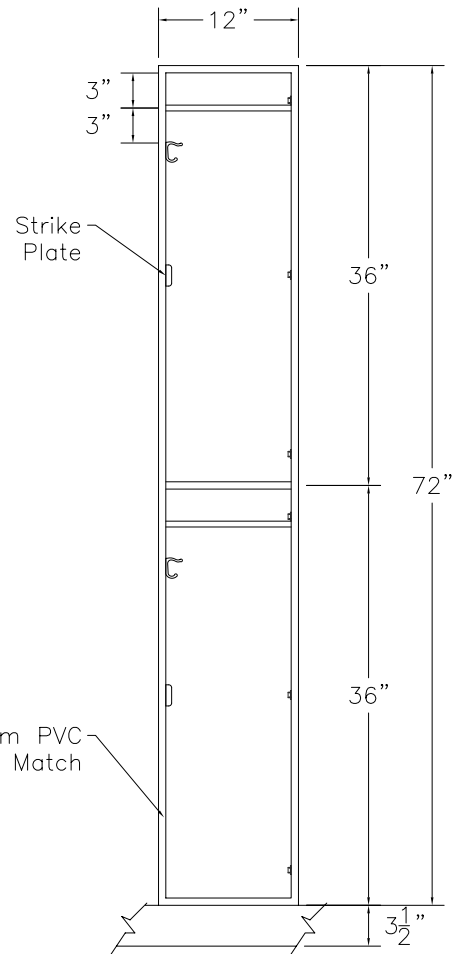

DOOR TYPE: PS Maple Veneer Raised Panel
 STAIN/FINISH: Standard Line
 EDGE BAND: 2mm PVC Best Match
 LOCK TYPE: Five Pin Tumbler Keylock
 HARDWARE FINISH: Bright Chrome

FRONT ELEVATION

SECTION VIEW

FRONT ELEV.-DOOR REMOVED

CLASSIC WOODWORKING, LLC
 8160 SW JACKTOWN ROAD, BEAVERTON, OR 97007
 P: (503) 692-0800 F: (503) 692-7070
 JRHOLLMAN@CLASSICWOODWORKING.COM

Model "B-2" - Double Tier Locker
 12"wide x 20"depth x 36"/72"height

DATE: 2/23/14	DRAWN BY: JRH	APPROVED BY:
JOB #:		
SCALE: 3/4"=12"		PAGE: 1 OF 1