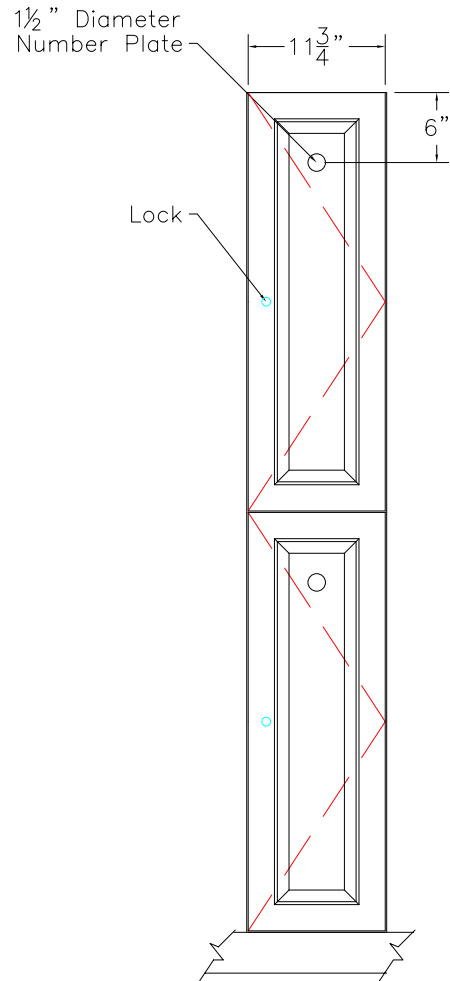

DOOR TYPE: PS Maple Veneer Raised Panel
 STAIN/FINISH: Standard Line
 EDGE BAND: 2mm PVC Best Match
 LOCK TYPE: Five Pin Tumbler Keylock
 HARDWARE FINISH: Bright Chrome

FRONT ELEVATION

SECTION VIEW

FRONT ELEV.-DOOR REMOVED

CLASSIC WOODWORKING, LLC
 8160 SW JACKTOWN ROAD, BEAVERTON, OR 97007
 P: (503) 692-0800 F: (503) 692-7070
 JRHOLLMAN@CLASSICWOODWORKING.COM

Model "B-2" - Double Tier Locker
 12"wide x 20"depth x 36"/72"height

DATE: 2/23/14	DRAWN BY: JRH	APPROVED BY:
JOB #:		
SCALE: 3/4"=12"		PAGE: 1 OF 1