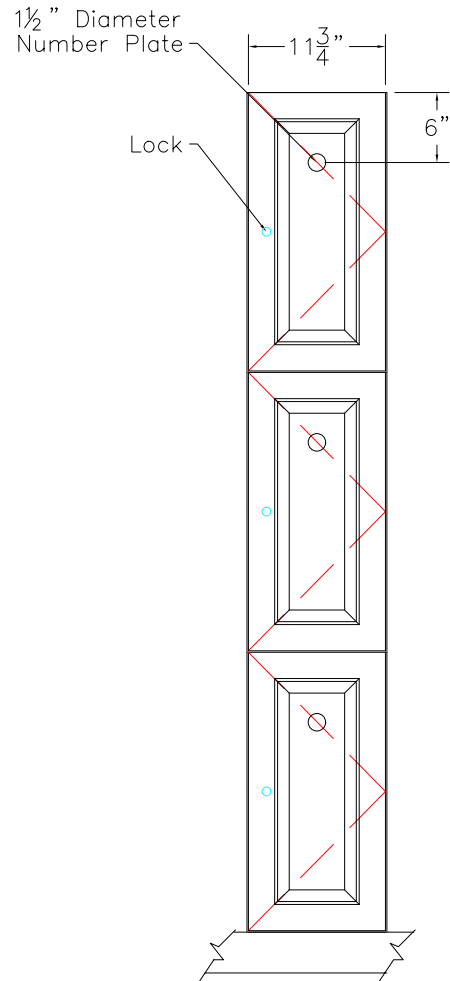

DOOR TYPE: PS Maple Veneer Raised Panel
 STAIN/FINISH: Standard Line
 EDGE BAND: 2mm PVC Best Match
 LOCK TYPE: Five Pin Tumbler Keylock
 HARDWARE FINISH: Bright Chrome

FRONT ELEVATION

SECTION VIEW

FRONT ELEV.-DOOR REMOVED

CLASSIC WOODWORKING, LLC
 8160 SW JACKTOWN ROAD, BEAVERTON, OR 97007
 P: (503) 692-0800 F: (503) 692-7070
 JRHOLLMAN@CLASSICWOODWORKING.COM

Model "C-3" - Triple Tier Locker
 12"wide x 20"depth x 24"/72"height

DATE: 2/23/14	DRAWN BY: JRH	APPROVED BY:
JOB #:		
SCALE: 3/4"=12"		PAGE: 1 OF 1