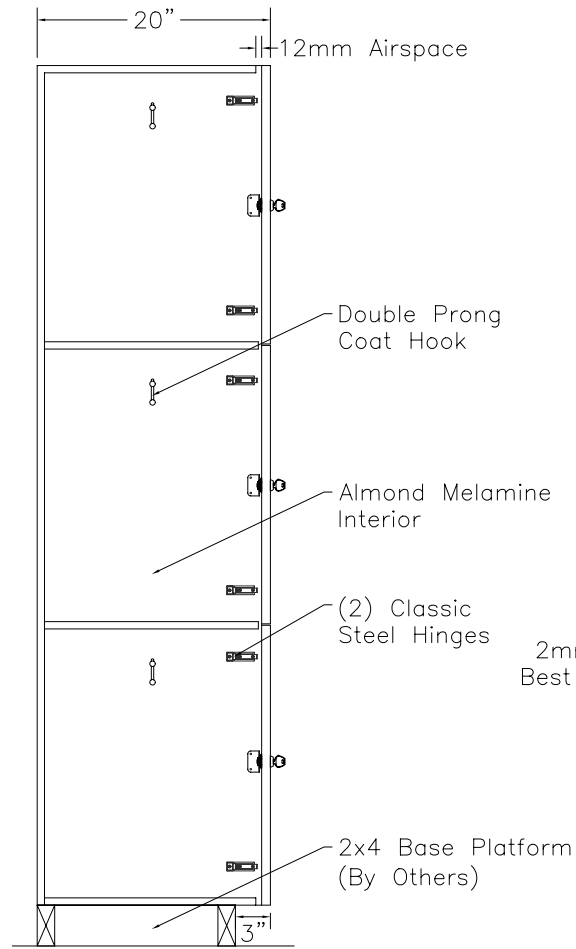

DOOR TYPE: PS Maple Veneer Raised Panel
 STAIN/FINISH: Standard Line
 EDGE BAND: 2mm PVC Best Match
 LOCK TYPE: Five Pin Tumbler Keylock
 HARDWARE FINISH: Bright Chrome

FRONT ELEVATION

SECTION VIEW

FRONT ELEV.-DOOR REMOVED

CLASSIC WOODWORKING, LLC
 8160 SW JACKTOWN ROAD, BEAVERTON, OR 97007
 P: (503) 692-0800 F: (503) 692-7070
 JRHOLLMAN@CLASSICWOODWORKING.COM

Model "C-3" - Triple Tier Locker
 12"wide x 20"depth x 24"/72"height

DATE: 2/23/14	DRAWN BY: JRH	APPROVED BY:
JOB #:		
SCALE: 3/4"=12"		PAGE: 1 OF 1