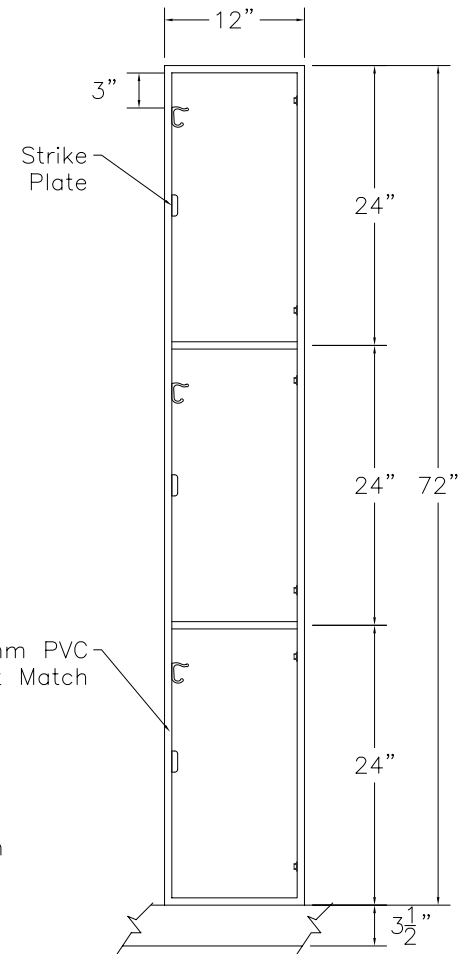

DOOR TYPE: PS Maple Veneer Raised Panel
 STAIN/FINISH: Standard Line
 EDGE BAND: 2mm PVC Best Match
 LOCK TYPE: Five Pin Tumbler Keylock
 HARDWARE FINISH: Bright Chrome

FRONT ELEVATION

SECTION VIEW

FRONT ELEV.-DOOR REMOVED

CLASSIC WOODWORKING, LLC
 8160 SW JACKTOWN ROAD, BEAVERTON, OR 97007
 P: (503) 692-0800 F: (503) 692-7070
 JRHOLLMAN@CLASSICWOODWORKING.COM

Model "C-3" - Triple Tier Locker
 12"wide x 20"depth x 24"/72"height

DATE: 2/23/14	DRAWN BY: JRH	APPROVED BY:
JOB #:		
SCALE: 3/4"=12"		PAGE: 1 OF 1