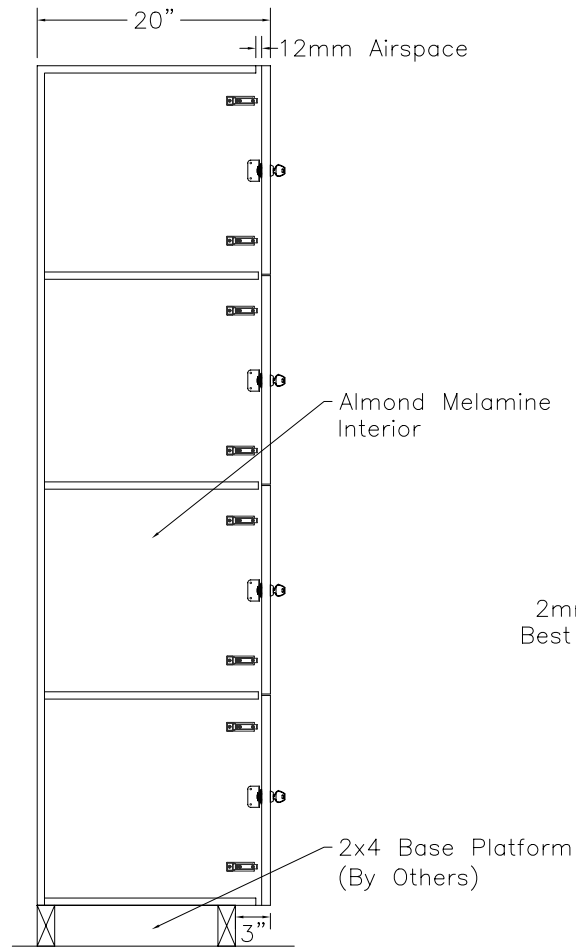

DOOR TYPE: PS Maple Veneer Raised Panel  
 STAIN/FINISH: Standard Line  
 EDGE BAND: 2mm PVC Best Match  
 LOCK TYPE: Five Pin Tumbler Keylock  
 HARDWARE FINISH: Bright Chrome

FRONT ELEVATION

SECTION VIEW

FRONT ELEV.-DOOR REMOVED

**CLASSIC WOODWORKING, LLC**  
 8160 SW JACKTOWN ROAD, BEAVERTON, OR 97007  
 P: (503) 692-0800 F: (503) 692-7070  
 JRHOLLMAN@CLASSICWOODWORKING.COM

Model "D-4" - Four Tier Locker  
 12" wide x 20" depth x 18"/72" height

DATE: 2/23/14	DRAWN BY: JRH	APPROVED BY:
JOB #:		
SCALE: 3/4"=12"		PAGE: 1 OF 1