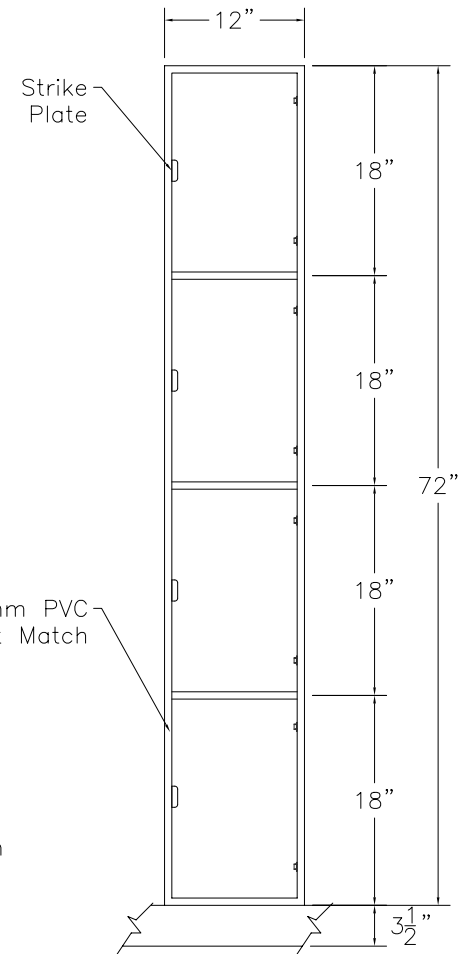

DOOR TYPE: PS Maple Veneer Raised Panel  
 STAIN/FINISH: Standard Line  
 EDGE BAND: 2mm PVC Best Match  
 LOCK TYPE: Five Pin Tumbler Keylock  
 HARDWARE FINISH: Bright Chrome

FRONT ELEVATION

SECTION VIEW

FRONT ELEV.-DOOR REMOVED

**CLASSIC WOODWORKING, LLC**  
 8160 SW JACKTOWN ROAD, BEAVERTON, OR 97007  
 P: (503) 692-0800 F: (503) 692-7070  
 JRHOLLMAN@CLASSICWOODWORKING.COM

Model "D-4" - Four Tier Locker  
 12" wide x 20" depth x 18"/72" height

DATE: 2/23/14	DRAWN BY: JRH	APPROVED BY:
JOB #:		
SCALE: 3/4"=12"		PAGE: 1 OF 1