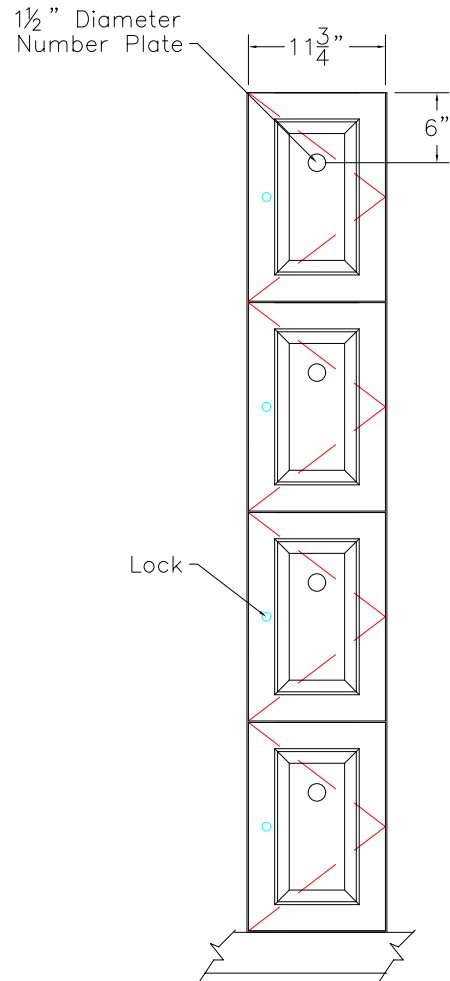

DOOR TYPE: PS Maple Veneer Raised Panel  
 STAIN/FINISH: Standard Line  
 EDGE BAND: 2mm PVC Best Match  
 LOCK TYPE: Five Pin Tumbler Keylock  
 HARDWARE FINISH: Bright Chrome

FRONT ELEVATION

SECTION VIEW

FRONT ELEV.-DOOR REMOVED

**CLASSIC WOODWORKING, LLC**  
 8160 SW JACKTOWN ROAD, BEAVERTON, OR 97007  
 P: (503) 692-0800 F: (503) 692-7070  
 JRHOLLMAN@CLASSICWOODWORKING.COM

Model "D-4" - Four Tier Locker  
 12" wide x 20" depth x 18"/72" height

DATE: 2/23/14	DRAWN BY: JRH	APPROVED BY:
JOB #:		
SCALE: 3/4"=12"		PAGE: 1 OF 1