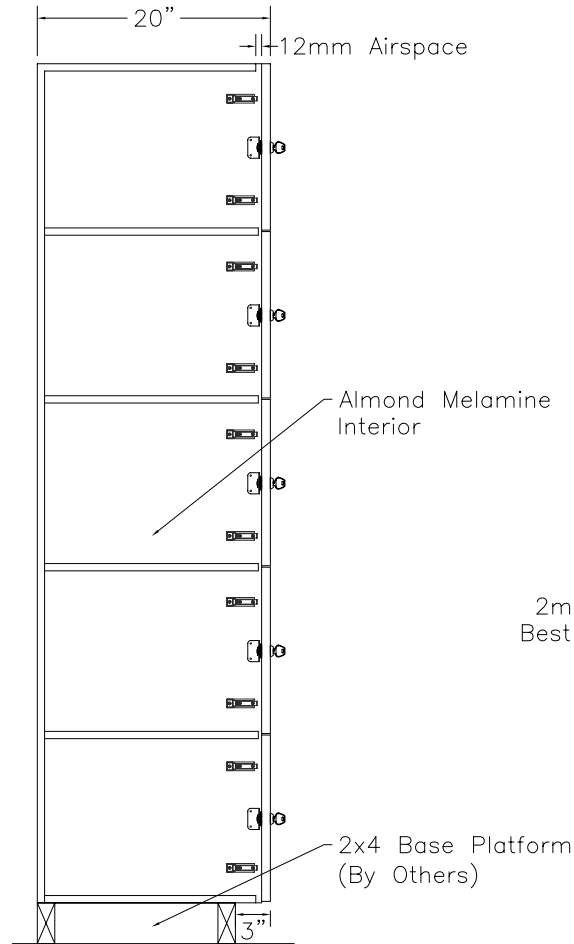

DOOR TYPE: PS Maple Veneer Raised Panel
 STAIN/FINISH: Standard Line
 EDGE BAND: 2mm PVC Best Match
 LOCK TYPE: Five Pin Tumbler Keylock
 HARDWARE FINISH: Bright Chrome

FRONT ELEVATION

SECTION VIEW

FRONT ELEV.-DOOR REMOVED

CLASSIC WOODWORKING, LLC
 8160 SW JACKTOWN ROAD, BEAVERTON, OR 97007
 P: (503) 692-0800 F: (503) 692-7070
 JRHOLLMAN@CLASSICWOODWORKING.COM

Model "E-5" - Five Tier Locker
 12" wide x 20" depth x 14.4"/72" height

DATE:
2/23/14
JOB #:
SCALE:
3/4"=12"

DRAWN BY:
JRH
APPROVED BY:

PAGE:
1 OF 1