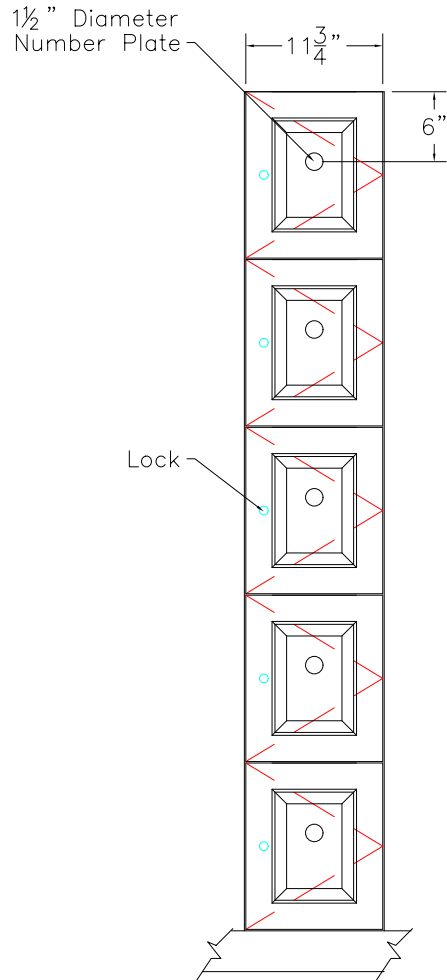

DOOR TYPE: PS Maple Veneer Raised Panel
 STAIN/FINISH: Standard Line
 EDGE BAND: 2mm PVC Best Match
 LOCK TYPE: Five Pin Tumbler Keylock
 HARDWARE FINISH: Bright Chrome

FRONT ELEVATION

SECTION VIEW

FRONT ELEV.-DOOR REMOVED

CLASSIC WOODWORKING, LLC
 8160 SW JACKTOWN ROAD, BEAVERTON, OR 97007
 P: (503) 692-0800 F: (503) 692-7070
 JRHOLLMAN@CLASSICWOODWORKING.COM

Model "E-5" - Five Tier Locker
 12" wide x 20" depth x 14.4"/72" height

DATE:
2/23/14
JOB #:
SCALE:
3/4"=12"

DRAWN BY:
JRH
APPROVED BY:

PAGE:
1 OF 1