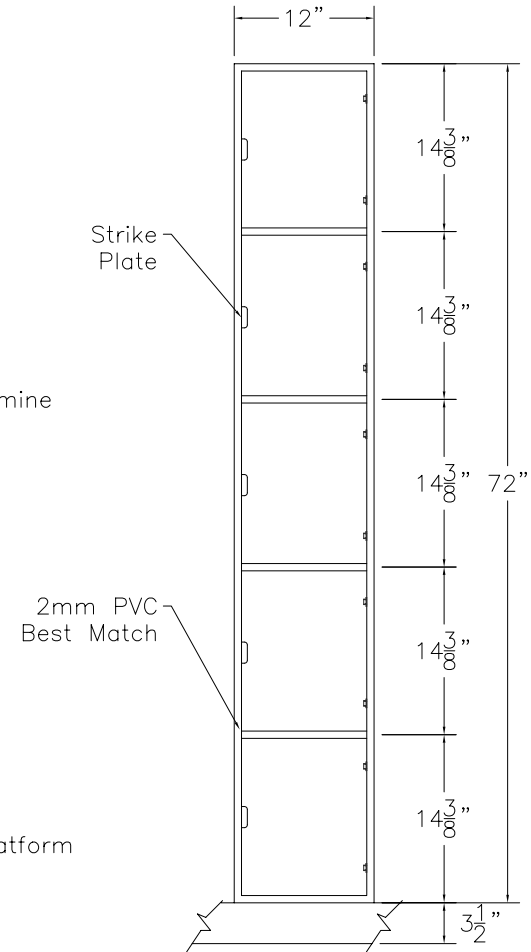

DOOR TYPE: PS Maple Veneer Raised Panel
 STAIN/FINISH: Standard Line
 EDGE BAND: 2mm PVC Best Match
 LOCK TYPE: Five Pin Tumbler Keylock
 HARDWARE FINISH: Bright Chrome

FRONT ELEVATION

SECTION VIEW

FRONT ELEV.-DOOR REMOVED

CLASSIC WOODWORKING, LLC
 8160 SW JACKTOWN ROAD, BEAVERTON, OR 97007
 P: (503) 692-0800 F: (503) 692-7070
 JRHOLLMAN@CLASSICWOODWORKING.COM

Model "E-5" - Five Tier Locker
 12" wide x 20" depth x 14.4"/72" height

DATE:
2/23/14
JOB #:
SCALE:
3/4"=12"

DRAWN BY:
JRH
APPROVED BY:

PAGE:
1 OF 1