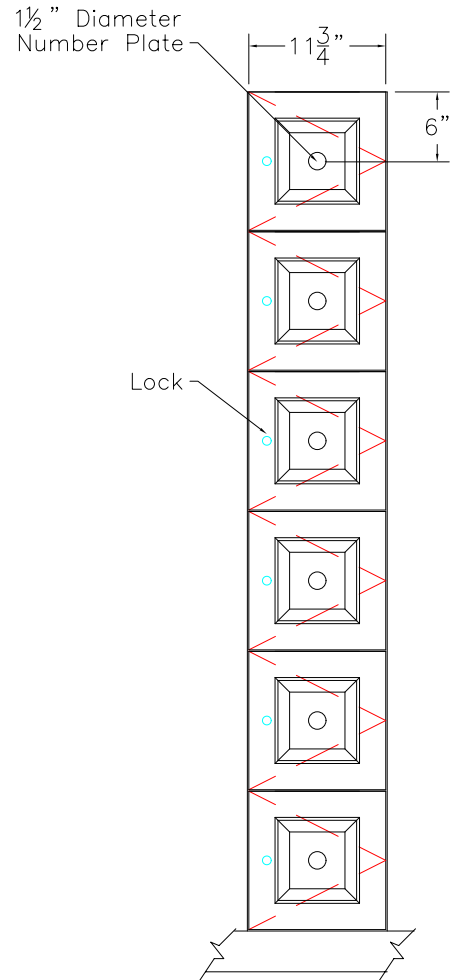

DOOR TYPE: PS Maple Veneer Raised Panel
 STAIN/FINISH: Standard Line
 EDGE BAND: 2mm PVC Best Match
 LOCK TYPE: Five Pin Tumbler Keylock
 HARDWARE FINISH: Bright Chrome

FRONT ELEVATION

SECTION VIEW

FRONT ELEV.-DOOR REMOVED

CLASSIC WOODWORKING, LLC
 8160 SW JACKTOWN ROAD, BEAVERTON, OR 97007
 P: (503) 692-0800 F: (503) 692-7070
 JRHOLLMAN@CLASSICWOODWORKING.COM

Model "F-6" - Six Tier Locker
 12"wide x 20"depth x 12"/72"height

DATE:
2/23/14
JOB #:
SCALE:
3/4"=12"

DRAWN BY:
JRH
APPROVED BY:

PAGE:
1 OF 1