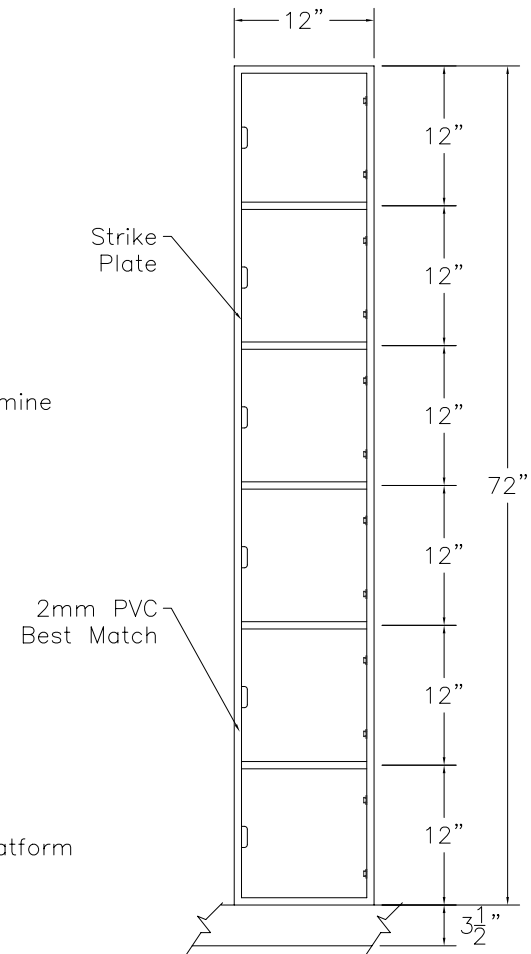

DOOR TYPE: PS Maple Veneer Raised Panel
 STAIN/FINISH: Standard Line
 EDGE BAND: 2mm PVC Best Match
 LOCK TYPE: Five Pin Tumbler Keylock
 HARDWARE FINISH: Bright Chrome

FRONT ELEVATION

SECTION VIEW

FRONT ELEV.-DOOR REMOVED

CLASSIC WOODWORKING, LLC
 8160 SW JACKTOWN ROAD, BEAVERTON, OR 97007
 P: (503) 692-0800 F: (503) 692-7070
 JRHOLLMAN@CLASSICWOODWORKING.COM

Model "F-6" - Six Tier Locker
 12"wide x 20"depth x 12"/72"height

DATE:
2/23/14
JOB #:
SCALE:
3/4"=12"

DRAWN BY:
JRH
APPROVED BY:

PAGE:
1 OF 1