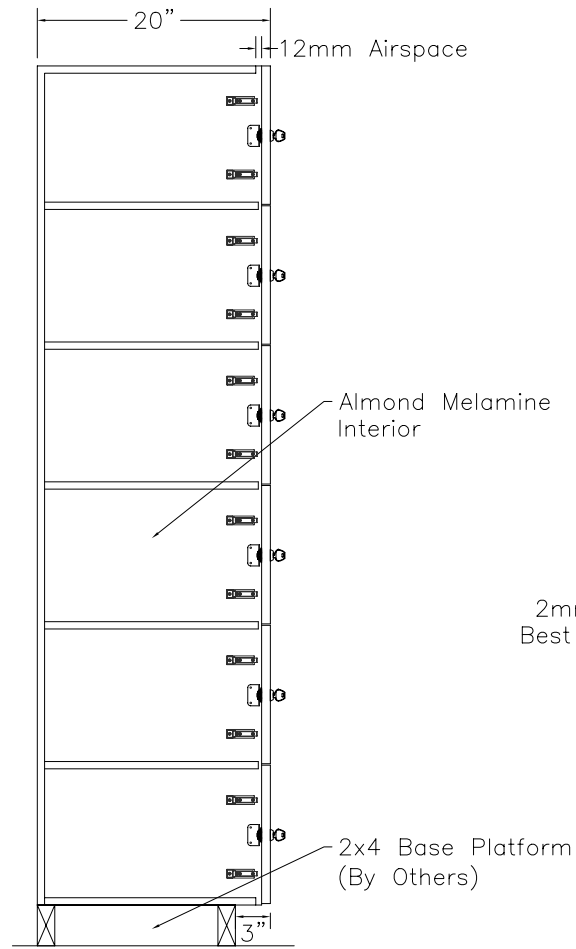

DOOR TYPE: PS Maple Veneer Raised Panel
 STAIN/FINISH: Standard Line
 EDGE BAND: 2mm PVC Best Match
 LOCK TYPE: Five Pin Tumbler Keylock
 HARDWARE FINISH: Bright Chrome

FRONT ELEVATION

SECTION VIEW

FRONT ELEV.-DOOR REMOVED

CLASSIC WOODWORKING, LLC
 8160 SW JACKTOWN ROAD, BEAVERTON, OR 97007
 P: (503) 692-0800 F: (503) 692-7070
 JRHOLLMAN@CLASSICWOODWORKING.COM

Model "F-6" - Six Tier Locker
 12"wide x 20"depth x 12"/72"height

DATE:
2/23/14
JOB #:
SCALE:
3/4"=12"

DRAWN BY:
JRH
APPROVED BY:

PAGE:
1 OF 1