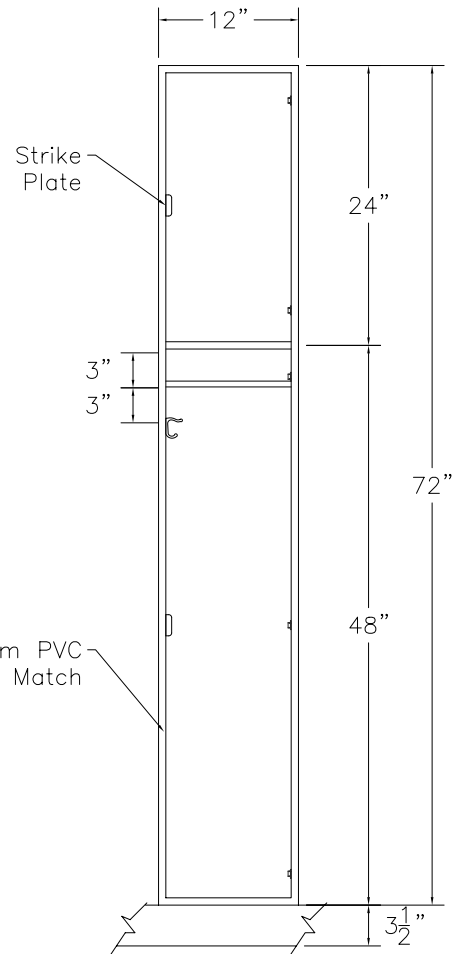

DOOR TYPE: PS Maple Veneer Raised Panel
 STAIN/FINISH: Standard Line
 EDGE BAND: 2mm PVC Best Match
 LOCK TYPE: Five Pin Tumbler Keylock
 HARDWARE FINISH: Bright Chrome

FRONT ELEVATION

SECTION VIEW

FRONT ELEV.-DOOR REMOVED

CLASSIC WOODWORKING, LLC
 8160 SW JACKTOWN ROAD, BEAVERTON, OR 97007
 P: (503) 692-0800 F: (503) 692-7070
 JRHOLLMAN@CLASSICWOODWORKING.COM

Model "G-2" - Double Tier Locker
 12"wide x 20"depth x 48"/72"height

DATE: 2/23/14	DRAWN BY: JRH	APPROVED BY:
JOB #:		
SCALE: 3/4"=12"		PAGE: 1 OF 1