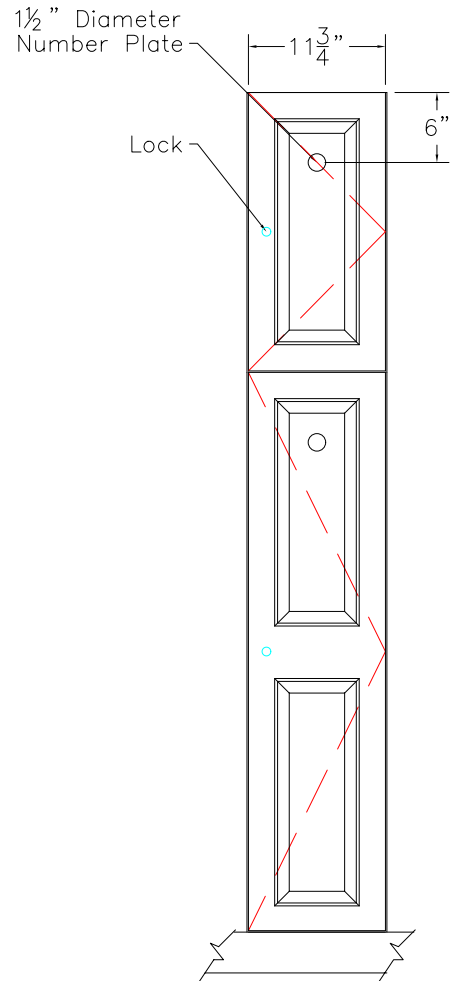

DOOR TYPE: PS Maple Veneer Raised Panel
 STAIN/FINISH: Standard Line
 EDGE BAND: 2mm PVC Best Match
 LOCK TYPE: Five Pin Tumbler Keylock
 HARDWARE FINISH: Bright Chrome

FRONT ELEVATION

SECTION VIEW

FRONT ELEV.-DOOR REMOVED

CLASSIC WOODWORKING, LLC
 8160 SW JACKTOWN ROAD, BEAVERTON, OR 97007
 P: (503) 692-0800 F: (503) 692-7070
 JRHOLLMAN@CLASSICWOODWORKING.COM

Model "G-2" - Double Tier Locker
 12"wide x 20"depth x 48"/72"height

DATE: 2/23/14	DRAWN BY: JRH	APPROVED BY:
JOB #:		
SCALE: 3/4"=12"		PAGE: 1 OF 1