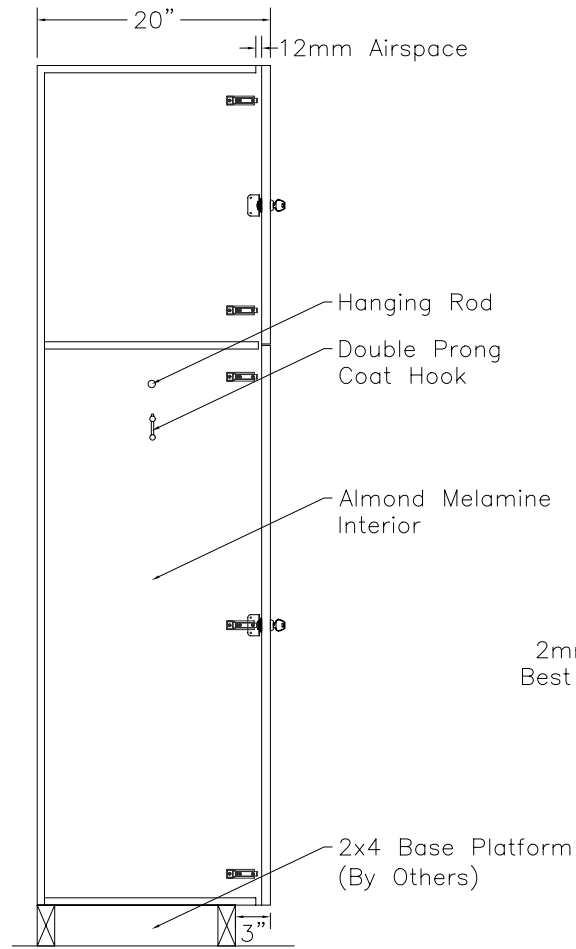

DOOR TYPE: PS Maple Veneer Raised Panel
 STAIN/FINISH: Standard Line
 EDGE BAND: 2mm PVC Best Match
 LOCK TYPE: Five Pin Tumbler Keylock
 HARDWARE FINISH: Bright Chrome

FRONT ELEVATION

SECTION VIEW

FRONT ELEV.-DOOR REMOVED

CLASSIC WOODWORKING, LLC
 8160 SW JACKTOWN ROAD, BEAVERTON, OR 97007
 P: (503) 692-0800 F: (503) 692-7070
 JRHOLLMAN@CLASSICWOODWORKING.COM

Model "G-2" - Double Tier Locker
 12"wide x 20"depth x 48"/72"height

DATE: 2/23/14	DRAWN BY: JRH	APPROVED BY:
JOB #:		
SCALE: 3/4"=12"		PAGE: 1 OF 1