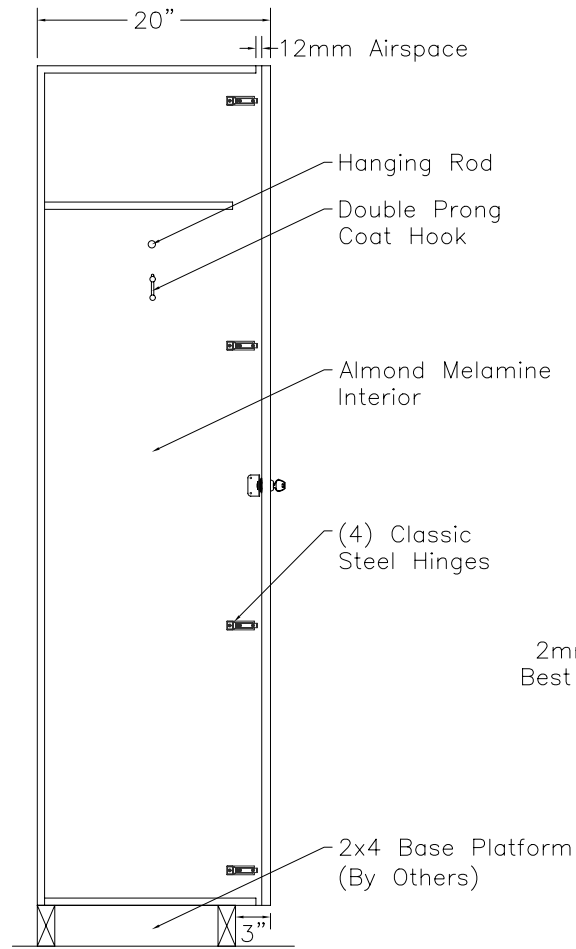

DOOR TYPE: PS Maple Veneer Shaker Panel  
 STAIN/FINISH: Standard Line  
 EDGE BAND: 2mm PVC Best Match  
 LOCK TYPE: Five Pin Tumbler Keylock  
 HARDWARE FINISH: Bright Chrome

FRONT ELEVATION

SECTION VIEW

FRONT ELEV.-DOOR REMOVED

**CLASSIC WOODWORKING, LLC**  
 8160 SW JACKTOWN ROAD, BEAVERTON, OR 97007  
 P: (503) 692-0800 F: (503) 692-7070  
 JRHOLLMAN@CLASSICWOODWORKING.COM

Model "A-1" – Single Tier Locker  
 12"wide x 20"depth x 72"height

DATE: 2/23/14	DRAWN BY: JRH	APPROVED BY:
JOB #:		
SCALE: 3/4"=12"		PAGE: 1 OF 1