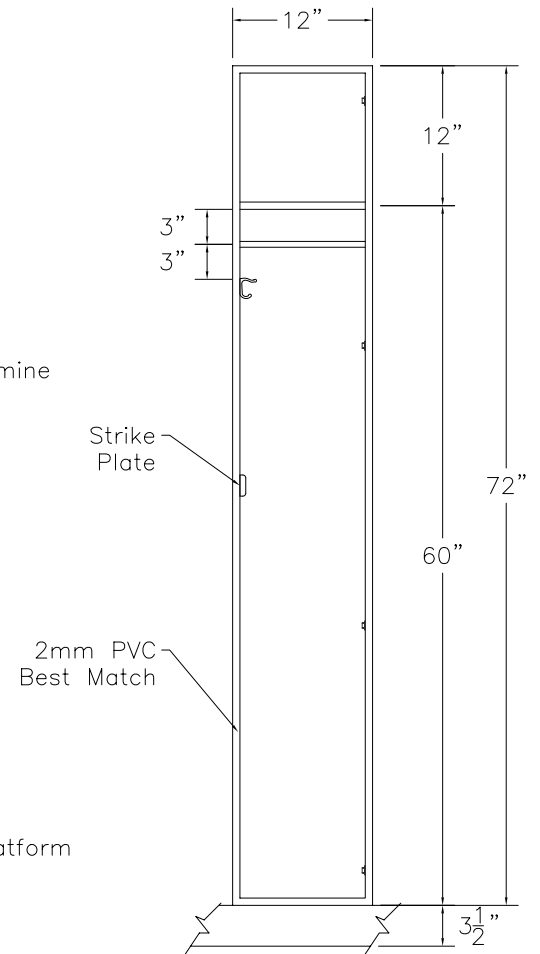

DOOR TYPE: PS Maple Veneer Shaker Panel  
 STAIN/FINISH: Standard Line  
 EDGE BAND: 2mm PVC Best Match  
 LOCK TYPE: Five Pin Tumbler Keylock  
 HARDWARE FINISH: Bright Chrome

FRONT ELEVATION

SECTION VIEW

FRONT ELEV.-DOOR REMOVED

**CLASSIC WOODWORKING, LLC**  
 8160 SW JACKTOWN ROAD, BEAVERTON, OR 97007  
 P: (503) 692-0800 F: (503) 692-7070  
 JRHOLLMAN@CLASSICWOODWORKING.COM

Model "A-1" – Single Tier Locker  
 12"wide x 20"depth x 72"height

DATE: 2/23/14	DRAWN BY: JRH	APPROVED BY:
JOB #:		
SCALE: 3/4"=12"		PAGE: 1 OF 1