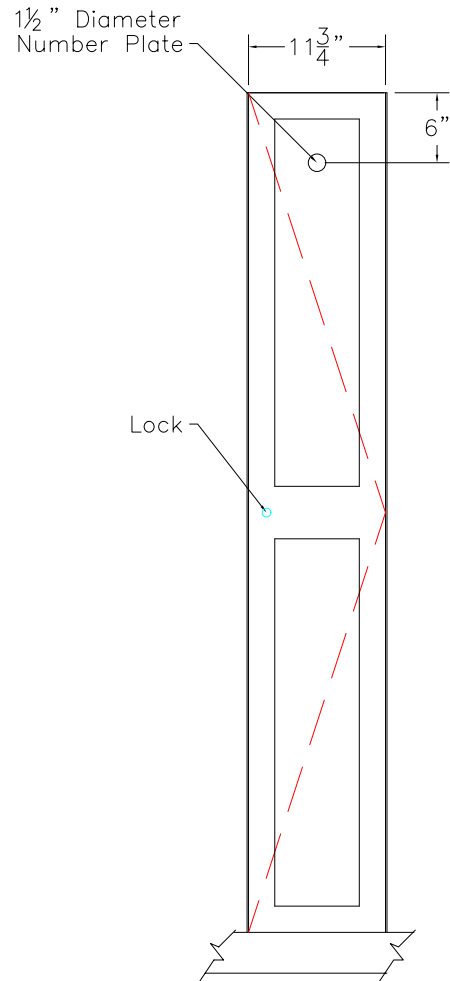

DOOR TYPE: PS Maple Veneer Shaker Panel  
 STAIN/FINISH: Standard Line  
 EDGE BAND: 2mm PVC Best Match  
 LOCK TYPE: Five Pin Tumbler Keylock  
 HARDWARE FINISH: Bright Chrome

FRONT ELEVATION

SECTION VIEW

FRONT ELEV.-DOOR REMOVED

**CLASSIC WOODWORKING, LLC**  
 8160 SW JACKTOWN ROAD, BEAVERTON, OR 97007  
 P: (503) 692-0800 F: (503) 692-7070  
 JRHOLLMAN@CLASSICWOODWORKING.COM

Model "A-1" – Single Tier Locker  
 12"wide x 20"depth x 72"height

DATE: 2/23/14	DRAWN BY: JRH	APPROVED BY:
JOB #:		
SCALE: 3/4"=12"		PAGE: 1 OF 1