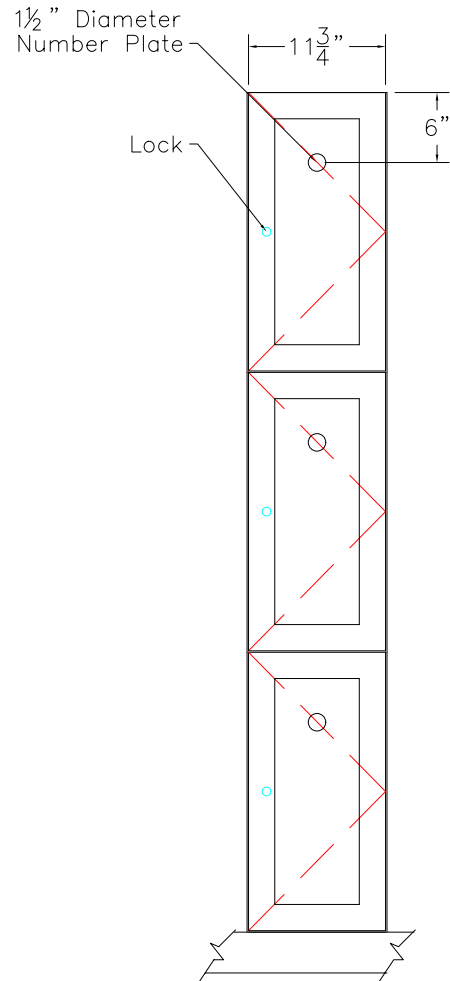

DOOR TYPE: PS Maple Veneer Shaker Panel
 STAIN/FINISH: Standard Line
 EDGE BAND: 2mm PVC Best Match
 LOCK TYPE: Five Pin Tumbler Keylock
 HARDWARE FINISH: Bright Chrome

FRONT ELEVATION

SECTION VIEW

FRONT ELEV.-DOOR REMOVED

CLASSIC WOODWORKING, LLC
 8160 SW JACKTOWN ROAD, BEAVERTON, OR 97007
 P: (503) 692-0800 F: (503) 692-7070
 JRHOLLMAN@CLASSICWOODWORKING.COM

Model "C-3" - Triple Tier Locker
 12"wide x 20"depth x 24"/72"height

DATE: 2/23/14	DRAWN BY: JRH	APPROVED BY:
JOB #:		
SCALE: 3/4"=12"		PAGE: 1 OF 1