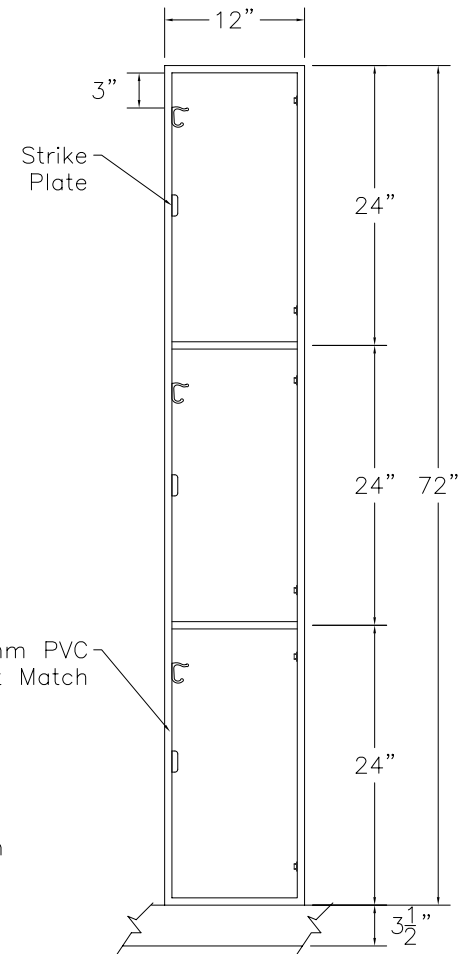

DOOR TYPE: PS Maple Veneer Shaker Panel
 STAIN/FINISH: Standard Line
 EDGE BAND: 2mm PVC Best Match
 LOCK TYPE: Five Pin Tumbler Keylock
 HARDWARE FINISH: Bright Chrome

FRONT ELEVATION

SECTION VIEW

FRONT ELEV.-DOOR REMOVED

CLASSIC WOODWORKING, LLC
 8160 SW JACKTOWN ROAD, BEAVERTON, OR 97007
 P: (503) 692-0800 F: (503) 692-7070
 JRHOLLMAN@CLASSICWOODWORKING.COM

Model "C-3" - Triple Tier Locker
 12"wide x 20"depth x 24"/72"height

DATE: 2/23/14	DRAWN BY: JRH	APPROVED BY:
JOB #:		
SCALE: 3/4"=12"		PAGE: 1 OF 1