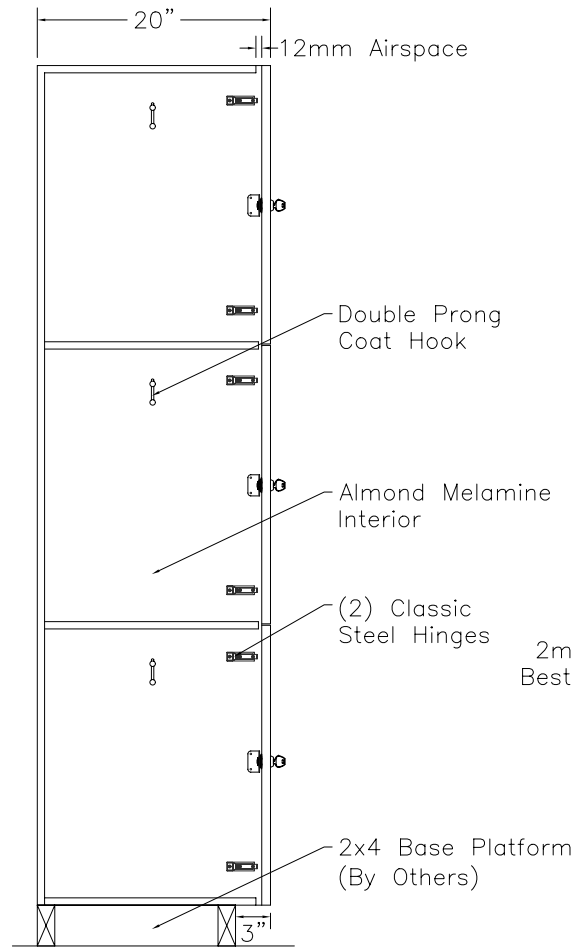

DOOR TYPE: PS Maple Veneer Shaker Panel
 STAIN/FINISH: Standard Line
 EDGE BAND: 2mm PVC Best Match
 LOCK TYPE: Five Pin Tumbler Keylock
 HARDWARE FINISH: Bright Chrome

FRONT ELEVATION

SECTION VIEW

FRONT ELEV.-DOOR REMOVED

CLASSIC WOODWORKING, LLC
 8160 SW JACKTOWN ROAD, BEAVERTON, OR 97007
 P: (503) 692-0800 F: (503) 692-7070
 JRHOLLMAN@CLASSICWOODWORKING.COM

Model "C-3" - Triple Tier Locker
 12"wide x 20"depth x 24"/72"height

DATE: 2/23/14	DRAWN BY: JRH	APPROVED BY:
JOB #:		
SCALE: 3/4"=12"		PAGE: 1 OF 1