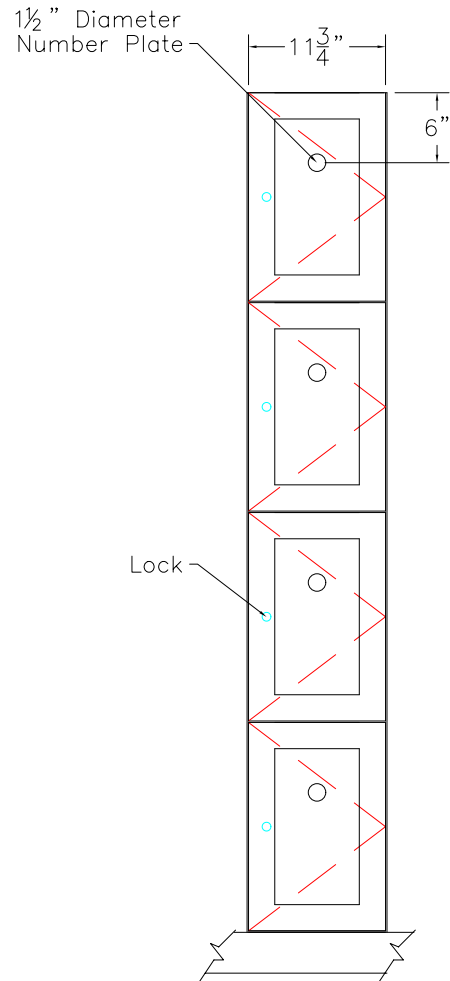

DOOR TYPE: PS Maple Veneer Shaker Panel
 STAIN/FINISH: Standard Line
 EDGE BAND: 2mm PVC Best Match
 LOCK TYPE: Five Pin Tumbler Keylock
 HARDWARE FINISH: Bright Chrome

FRONT ELEVATION

SECTION VIEW

FRONT ELEV.-DOOR REMOVED

CLASSIC WOODWORKING, LLC
 8160 SW JACKTOWN ROAD, BEAVERTON, OR 97007
 P: (503) 692-0800 F: (503) 692-7070
 JRHOLLMAN@CLASSICWOODWORKING.COM

Model "D-4" - Four Tier Locker
 12" wide x 20" depth x 18"/72" height

DATE:
2/23/14
 JOB #:
 SCALE:
3/4"=12"

DRAWN BY:
JRH

APPROVED BY:
 PAGE:
1 OF 1