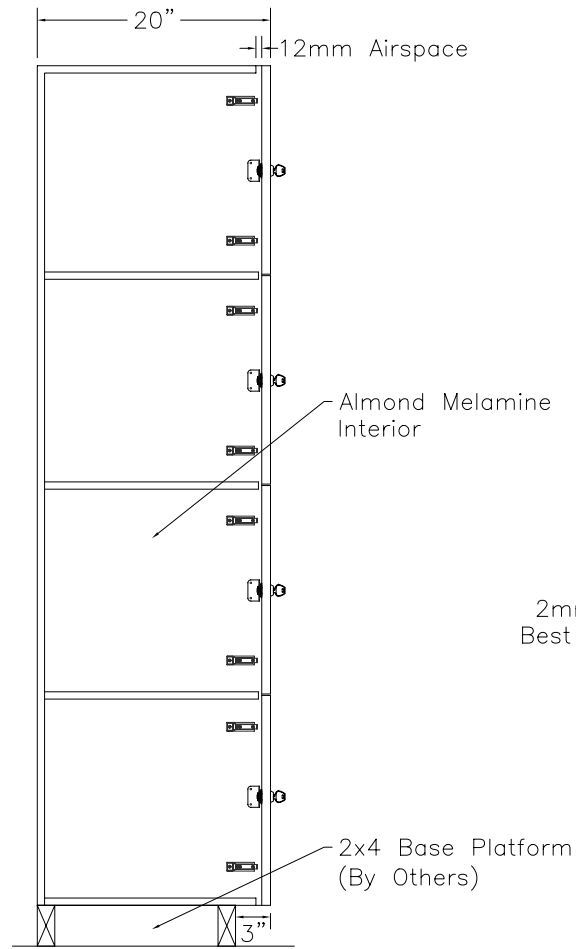

DOOR TYPE: PS Maple Veneer Shaker Panel
 STAIN/FINISH: Standard Line
 EDGE BAND: 2mm PVC Best Match
 LOCK TYPE: Five Pin Tumbler Keylock
 HARDWARE FINISH: Bright Chrome

FRONT ELEVATION

SECTION VIEW

FRONT ELEV.-DOOR REMOVED

CLASSIC WOODWORKING, LLC
 8160 SW JACKTOWN ROAD, BEAVERTON, OR 97007
 P: (503) 692-0800 F: (503) 692-7070
 JRHOLLMAN@CLASSICWOODWORKING.COM

Model "D-4" - Four Tier Locker
 12" wide x 20" depth x 18"/72" height

DATE:
2/23/14
 JOB #:
 SCALE:
3/4"=12"

DRAWN BY:
JRH

APPROVED BY:
 PAGE:
1 OF 1