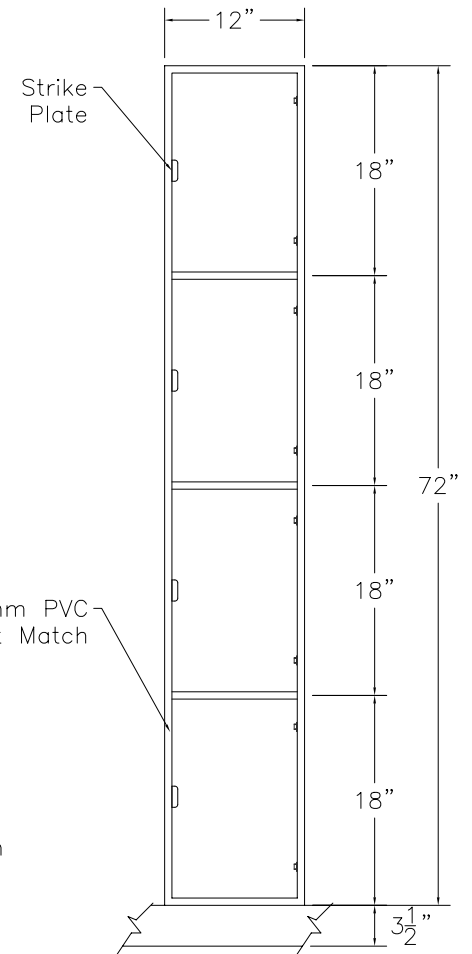

DOOR TYPE: PS Maple Veneer Shaker Panel
 STAIN/FINISH: Standard Line
 EDGE BAND: 2mm PVC Best Match
 LOCK TYPE: Five Pin Tumbler Keylock
 HARDWARE FINISH: Bright Chrome

FRONT ELEVATION

SECTION VIEW

FRONT ELEV.-DOOR REMOVED

CLASSIC WOODWORKING, LLC
 8160 SW JACKTOWN ROAD, BEAVERTON, OR 97007
 P: (503) 692-0800 F: (503) 692-7070
 JRHOLLMAN@CLASSICWOODWORKING.COM

Model "D-4" - Four Tier Locker
 12" wide x 20" depth x 18"/72" height

DATE:
2/23/14
 JOB #:
 SCALE:
3/4"=12"

DRAWN BY:
JRH

APPROVED BY:
 PAGE:
1 OF 1