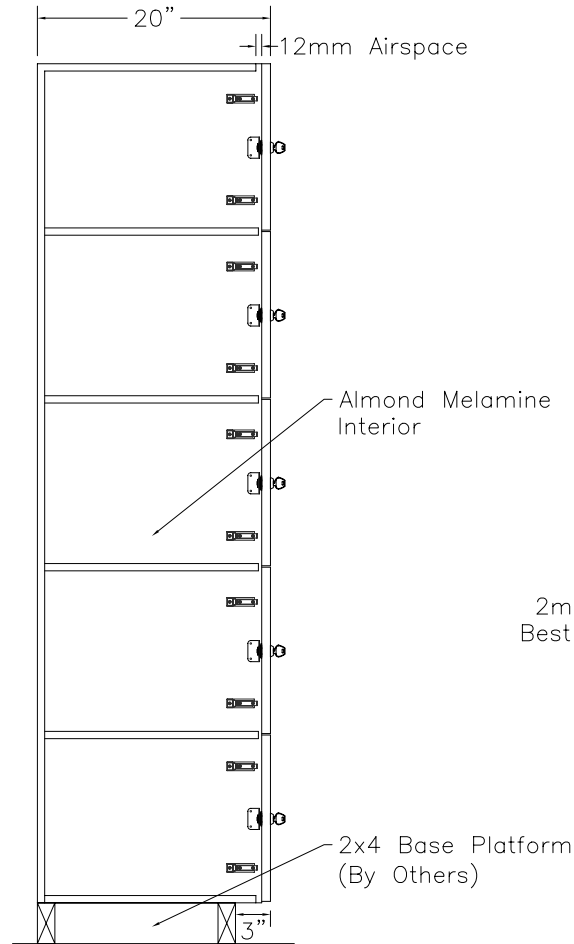

DOOR TYPE: PS Maple Veneer Shaker Panel
 STAIN/FINISH: Standard Line
 EDGE BAND: 2mm PVC Best Match
 LOCK TYPE: Five Pin Tumbler Keylock
 HARDWARE FINISH: Bright Chrome

FRONT ELEVATION

SECTION VIEW

FRONT ELEV.-DOOR REMOVED

CLASSIC WOODWORKING, LLC
 8160 SW JACKTOWN ROAD, BEAVERTON, OR 97007
 P: (503) 692-0800 F: (503) 692-7070
 JRHOLLMAN@CLASSICWOODWORKING.COM

Model "E-5" - Five Tier Locker
 12" wide x 20" depth x 14.4"/72" height

DATE: 2/23/14	DRAWN BY: JRH	APPROVED BY:
JOB #:		
SCALE: 3/4"=12"		PAGE: 1 OF 1