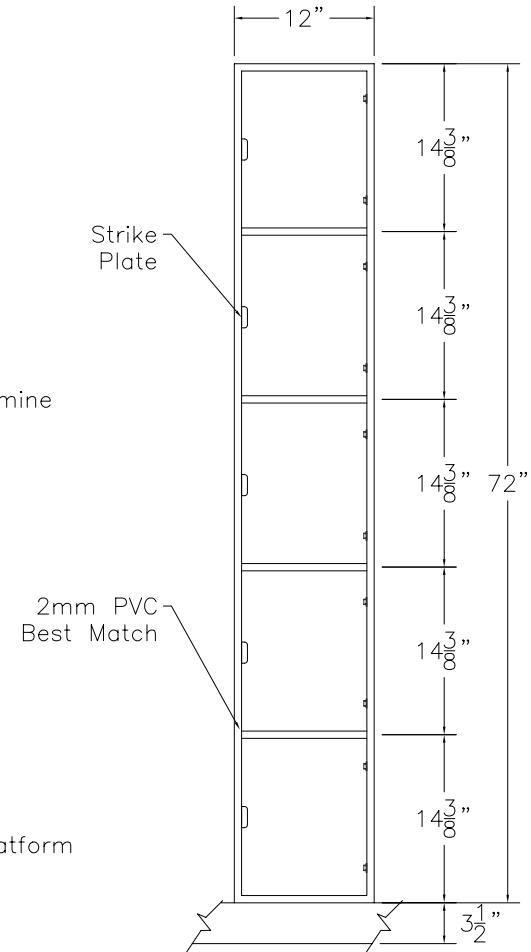

DOOR TYPE: PS Maple Veneer Shaker Panel
 STAIN/FINISH: Standard Line
 EDGE BAND: 2mm PVC Best Match
 LOCK TYPE: Five Pin Tumbler Keylock
 HARDWARE FINISH: Bright Chrome

FRONT ELEVATION

SECTION VIEW

FRONT ELEV.-DOOR REMOVED

CLASSIC WOODWORKING, LLC
 8160 SW JACKTOWN ROAD, BEAVERTON, OR 97007
 P: (503) 692-0800 F: (503) 692-7070
 JRHOLLMAN@CLASSICWOODWORKING.COM

Model "E-5" - Five Tier Locker
 12" wide x 20" depth x 14.4"/72" height

DATE: 2/23/14	DRAWN BY: JRH	APPROVED BY:
JOB #:		
SCALE: 3/4"=12"		PAGE: 1 OF 1