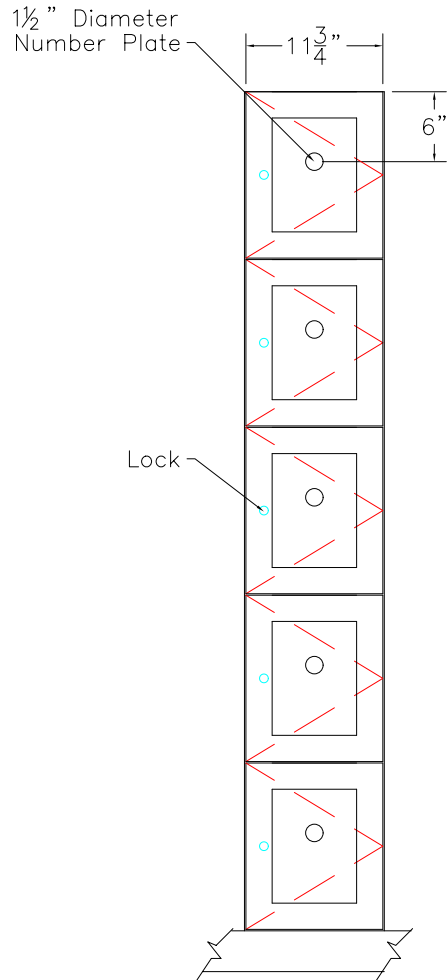

DOOR TYPE: PS Maple Veneer Shaker Panel
 STAIN/FINISH: Standard Line
 EDGE BAND: 2mm PVC Best Match
 LOCK TYPE: Five Pin Tumbler Keylock
 HARDWARE FINISH: Bright Chrome

FRONT ELEVATION

SECTION VIEW

FRONT ELEV.-DOOR REMOVED

CLASSIC WOODWORKING, LLC
 8160 SW JACKTOWN ROAD, BEAVERTON, OR 97007
 P: (503) 692-0800 F: (503) 692-7070
 JRHOLLMAN@CLASSICWOODWORKING.COM

Model "E-5" - Five Tier Locker
 12" wide x 20" depth x 14.4"/72" height

DATE: 2/23/14	DRAWN BY: JRH	APPROVED BY:
JOB #:		
SCALE: 3/4"=12"		PAGE: 1 OF 1