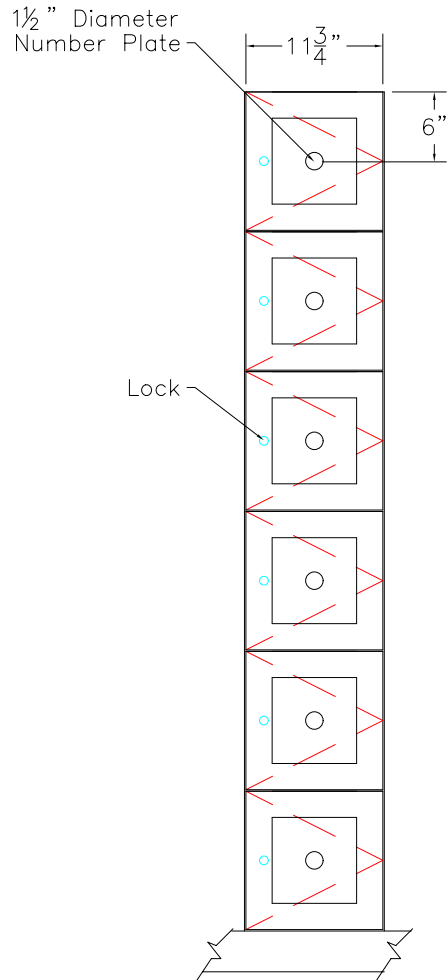

DOOR TYPE: PS Maple Veneer Shaker Panel
 STAIN/FINISH: Standard Line
 EDGE BAND: 2mm PVC Best Match
 LOCK TYPE: Five Pin Tumbler Keylock
 HARDWARE FINISH: Bright Chrome

FRONT ELEVATION

SECTION VIEW

FRONT ELEV.-DOOR REMOVED

CLASSIC WOODWORKING, LLC
 8160 SW JACKTOWN ROAD, BEAVERTON, OR 97007
 P: (503) 692-0800 F: (503) 692-7070
 JRHOLLMAN@CLASSICWOODWORKING.COM

Model "F-6" - Six Tier Locker
 12"wide x 20"depth x 12"/72"height

DATE: 2/23/14	DRAWN BY: JRH	APPROVED BY:
JOB #:		
SCALE: 3/4"=12"		PAGE: 1 OF 1