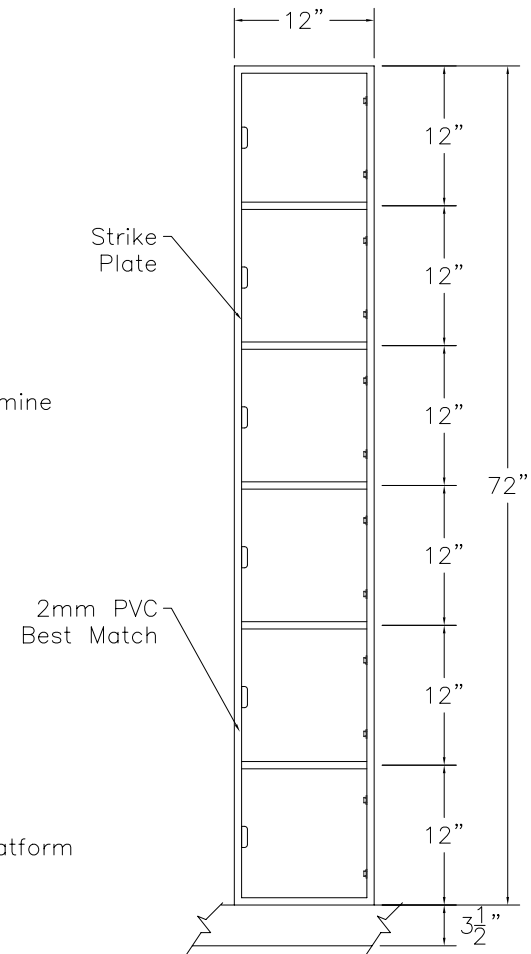

DOOR TYPE: PS Maple Veneer Shaker Panel
 STAIN/FINISH: Standard Line
 EDGE BAND: 2mm PVC Best Match
 LOCK TYPE: Five Pin Tumbler Keylock
 HARDWARE FINISH: Bright Chrome

FRONT ELEVATION

SECTION VIEW

FRONT ELEV.-DOOR REMOVED

CLASSIC WOODWORKING, LLC
 8160 SW JACKTOWN ROAD, BEAVERTON, OR 97007
 P: (503) 692-0800 F: (503) 692-7070
 JRHOLLMAN@CLASSICWOODWORKING.COM

Model "F-6" - Six Tier Locker
 12"wide x 20"depth x 12"/72"height

DATE: 2/23/14	DRAWN BY: JRH	APPROVED BY:
JOB #:		
SCALE: 3/4"=12"		PAGE: 1 OF 1