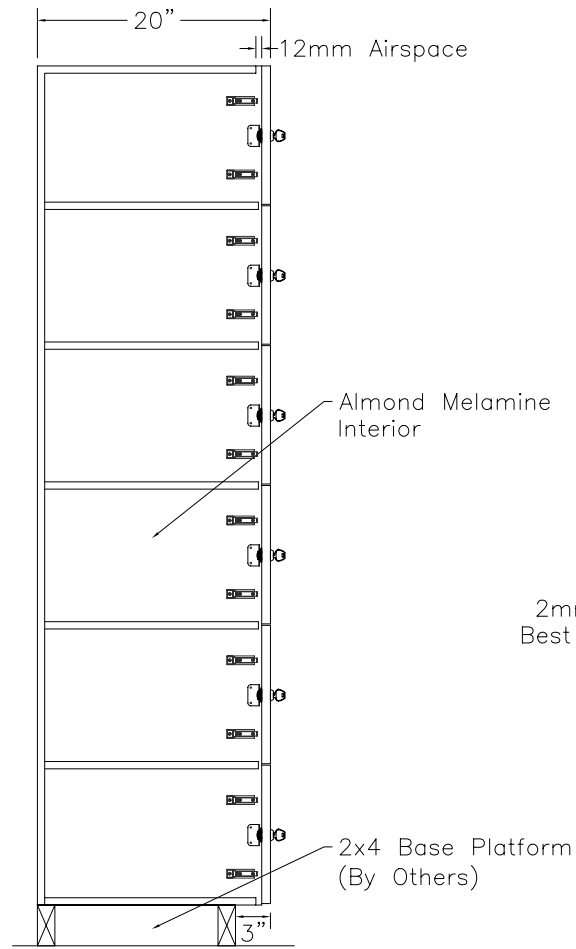

DOOR TYPE: PS Maple Veneer Shaker Panel
 STAIN/FINISH: Standard Line
 EDGE BAND: 2mm PVC Best Match
 LOCK TYPE: Five Pin Tumbler Keylock
 HARDWARE FINISH: Bright Chrome

FRONT ELEVATION

SECTION VIEW

FRONT ELEV.-DOOR REMOVED

CLASSIC WOODWORKING, LLC
 8160 SW JACKTOWN ROAD, BEAVERTON, OR 97007
 P: (503) 692-0800 F: (503) 692-7070
 JRHOLLMAN@CLASSICWOODWORKING.COM

Model "F-6" - Six Tier Locker
 12"wide x 20"depth x 12"/72"height

DATE: 2/23/14	DRAWN BY: JRH	APPROVED BY:
JOB #:		
SCALE: 3/4"=12"		PAGE: 1 OF 1